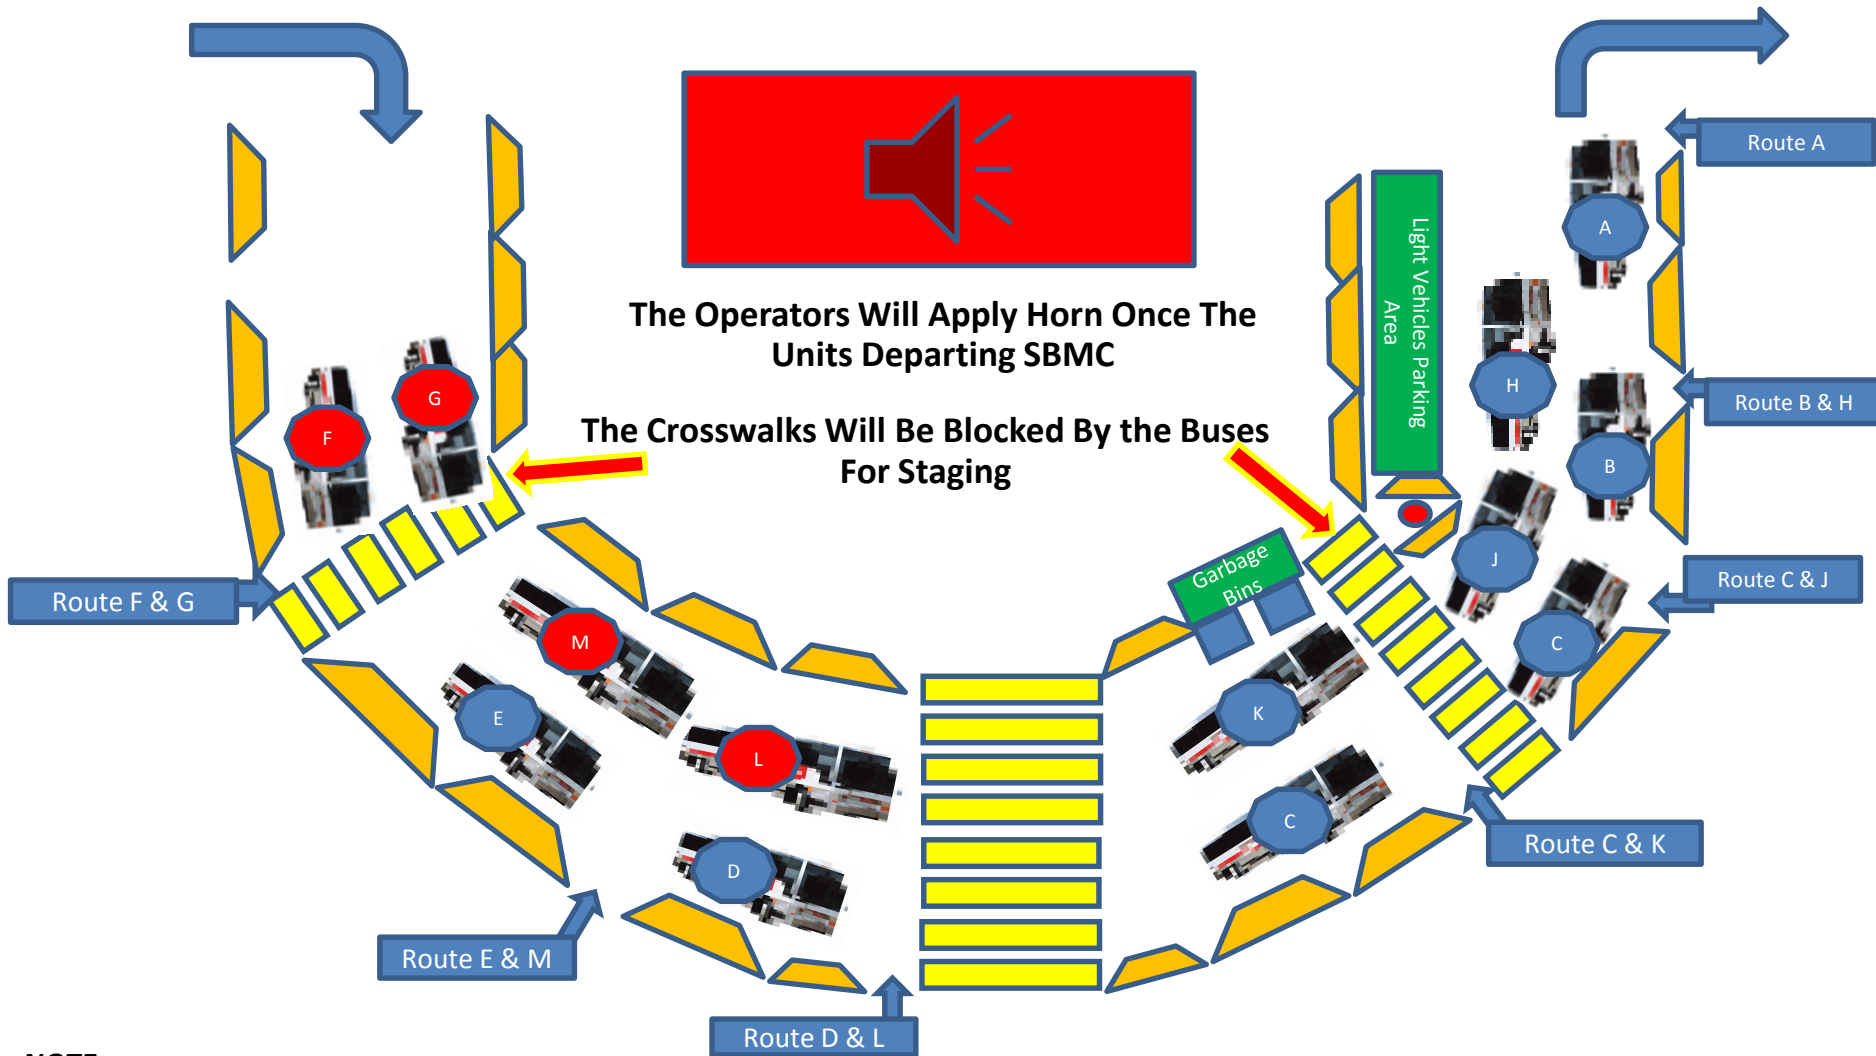

Staging locations - departure times from Site:

	Stage	Depart for SBMC	Depart SBMC for Town
Mine Fire Hall Route L	Once all drop off from town completed	6:40/7:43/8:15/16:05/18:40/19:43/20:15/18:40	6:50/8:05/8:25/16:20/18:50/20:05/0:25
Tailings Route G	Once all drop off from town completed	6:40/7:43/8:15/16:05/18:40/19:43/20:15/18:40	6:50/8:05/8:25/16:20/18:50/20:05/0:25
Plant 86 Route M	Once all drop off from town completed	6:40/7:43/8:15/16:05/18:40/19:43/20:15/18:40	6:50/8:05/8:25/16:20/18:50/20:05/0:25
TRO Route F	Once all drop off from town completed	6:40/7:43/8:15/16:05/18:40/19:43/20:15/18:40	6:50/8:05/8:25/16:20/18:50/20:05/0:25
All Routes			

NOTE:

Row 1 Route A, B, C&C, D, E & F Row 2 Routes H, J, K, L, M & G

The buses assigned to each staging area will be the coach passengers will boarding to go home.

Coaches will not stop at unassigned drop off locations.