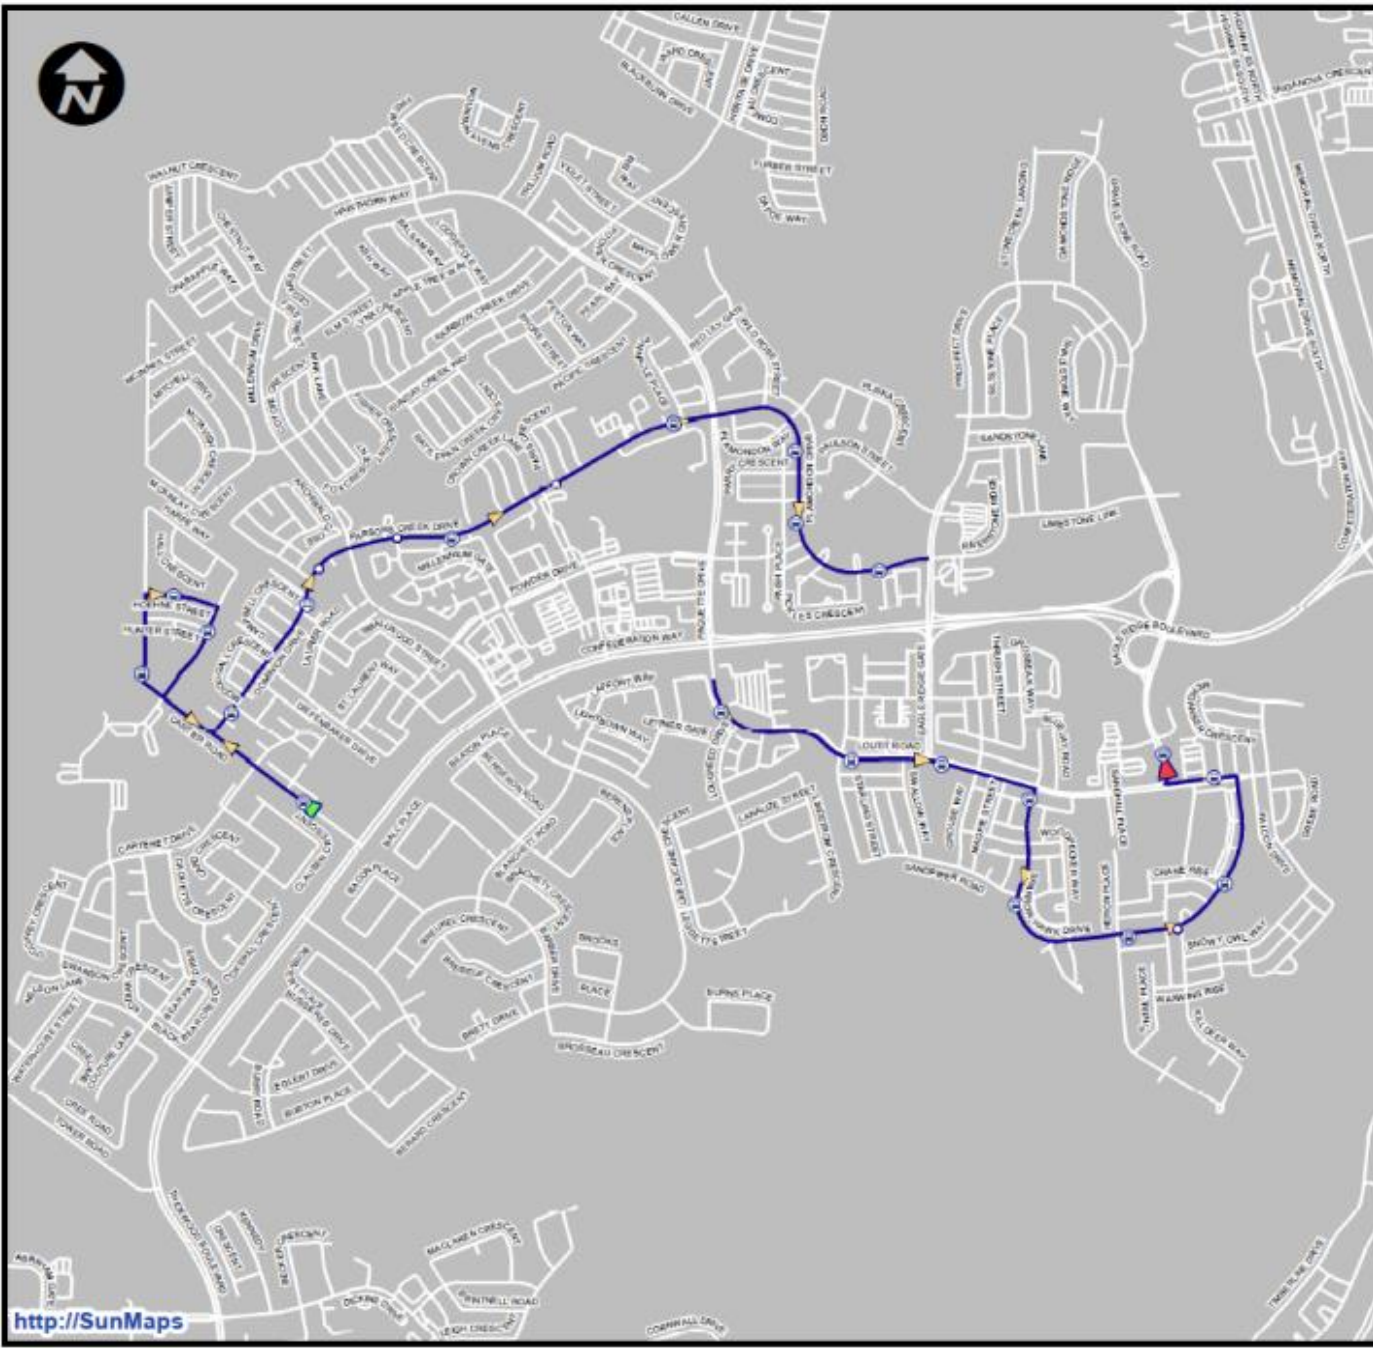

Route J

TOWN TO SITE

START TIME: Refer to Town to Site Legend

- Cartier Rd.
- Harpe Way
- Hoehne St.
- Dominion Dr.
- Parsons Creek
- Plamondon Dr.

Site Return: Reverse of Pick up

- Non-Transit Stop
- Transit Stop

Route JM

TOWN TO SITE

START TIME: Refer to Town to Site Legend

-  - Carier Rd
- Hoehne St
- Harpe Way
- Dominion Dr
- Parsons Creek Dr
- Plamondon Dr
- Loutit Rd
- Sparrow Hawk Dr
- Loutit Rd
-  - Eagle Ridge Blvd

Site Return: Reverse of Pick up

-  Non-Transit Stop
-  Transit Stop

Route JHM

TOWN TO SITE

START TIME: Refer to Town to Site Legend

-  - Cartier Rd
- Hoehne St
- Harpe Way
- Dominion Dr
- Parsons Creek Dr
- Plamondon Dr
- Eglert Dr
- Brett Dr
- Lougheed Dr
- Loutit Rd
- Sparrow Hawk Dr
- Loutit Rd
-  - Eagle Ridge Gate

Site Return: Same as Pick up

-  Non-Transit Stop
-  Transit Stop