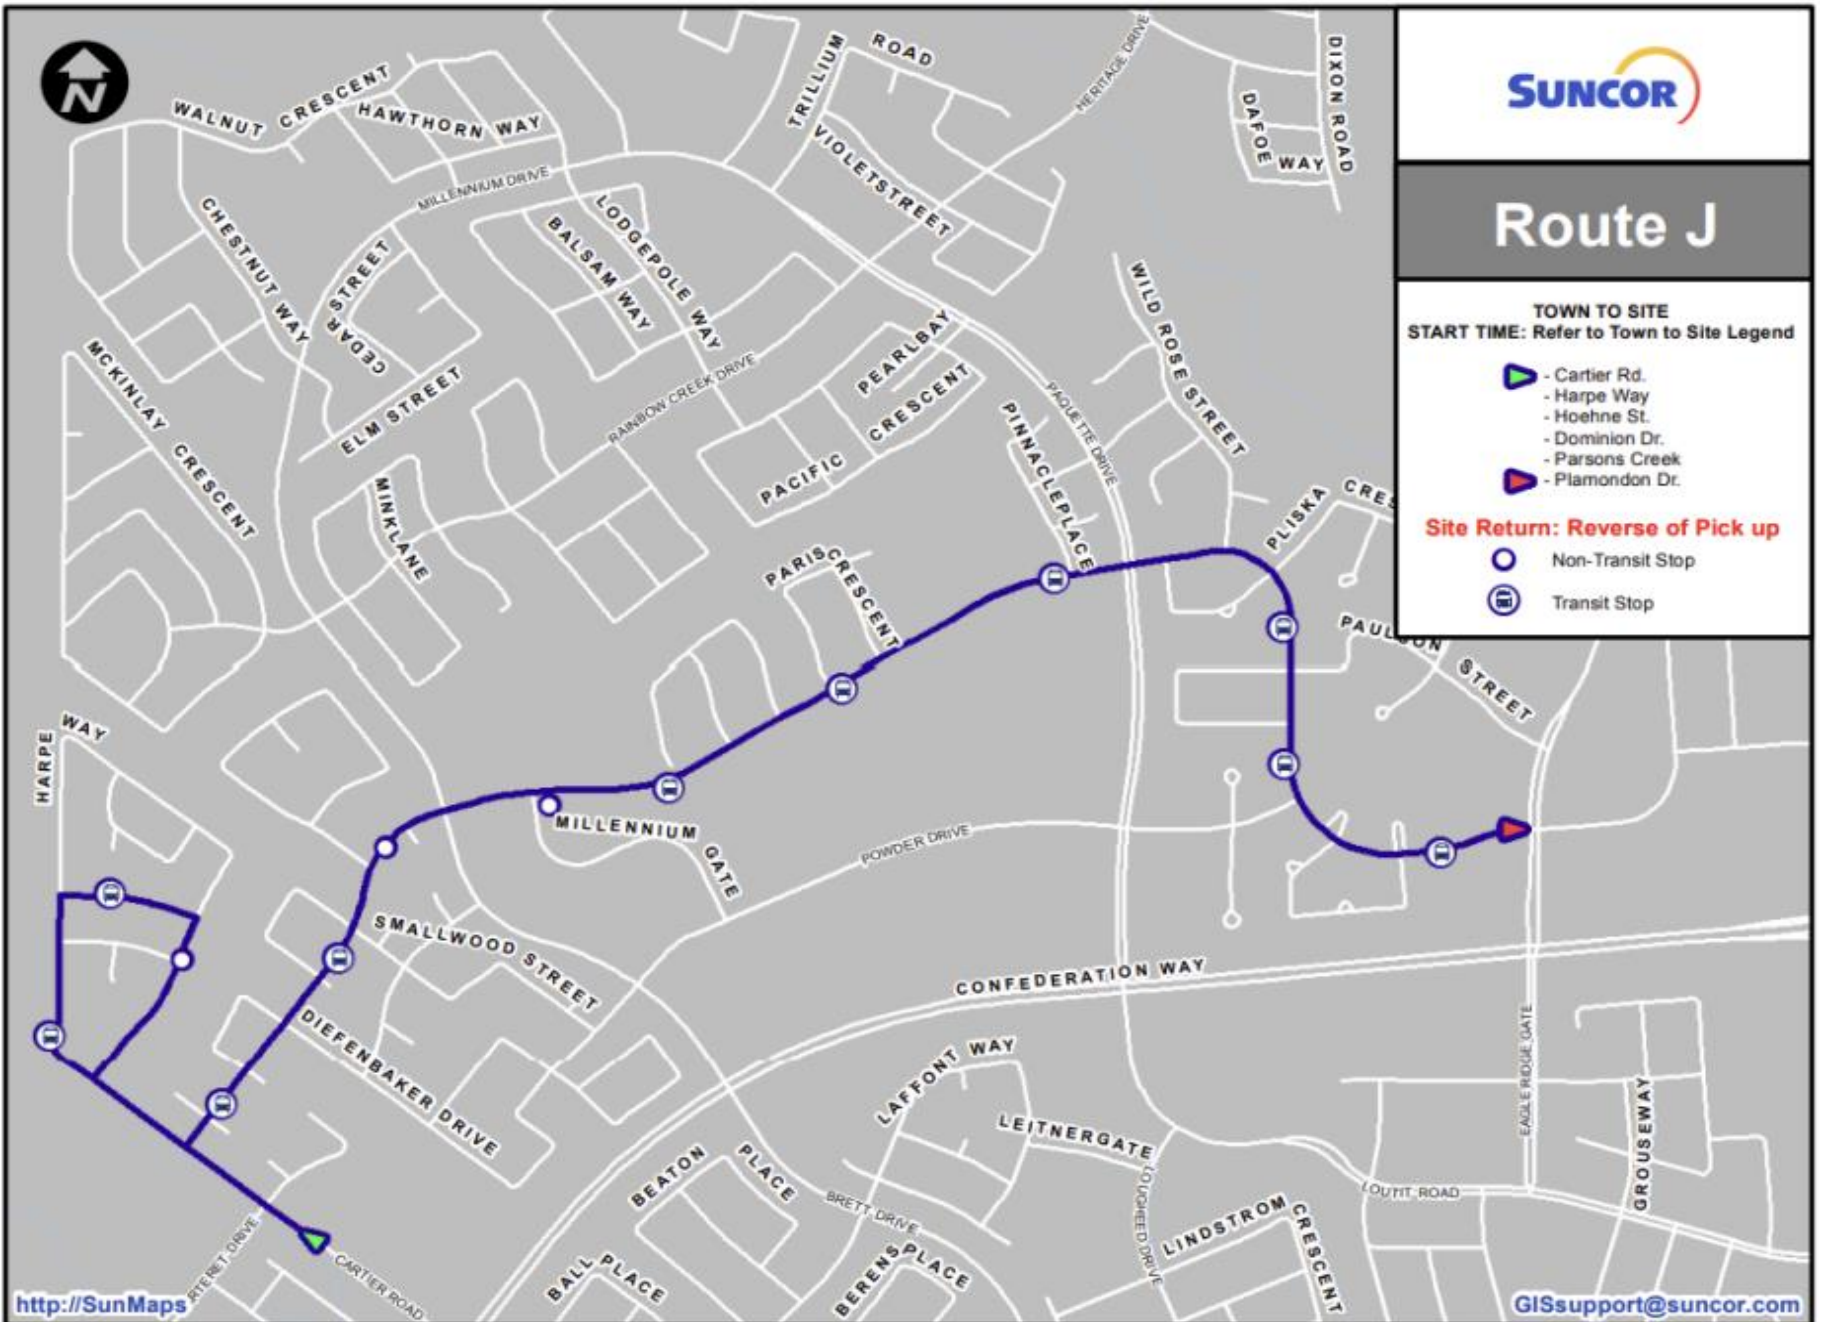

Route J

TOWN TO SITE

START TIME: Refer to Town to Site Legend

- Cartier Rd.
- Harpe Way
- Hoehne St.
- Dominion Dr.
- Parsons Creek
- Plamondon Dr.

Site Return: Reverse of Pick up

- Non-Transit Stop
- Transit Stop

Route JM

TOWN TO SITE

START TIME: Refer to Town to Site Legend

-  - Carier Rd
- Hoehne St
- Harpe Way
- Dominion Dr
- Parsons Creek Dr
- Plamondon Dr
- Loutit Rd
- Sparrow Hawk Dr
- Loutit Rd
-  - Eagle Ridge Blvd

Site Return: Reverse of Pick up

-  Non-Transit Stop
-  Transit Stop

Route JHM

TOWN TO SITE

START TIME: Refer to Town to Site Legend

-  - Cartier Rd
- Hoehne St
- Harpe Way
- Dominion Dr
- Parsons Creek Dr
- Plamondon Dr
- Eglert Dr
- Brett Dr
- Lougheed Dr
- Loutit Rd
- Sparrow Hawk Dr
- Loutit Rd
-  - Eagle Ridge Gate

Site Return: Same as Pick up

-  Non-Transit Stop
-  Transit Stop