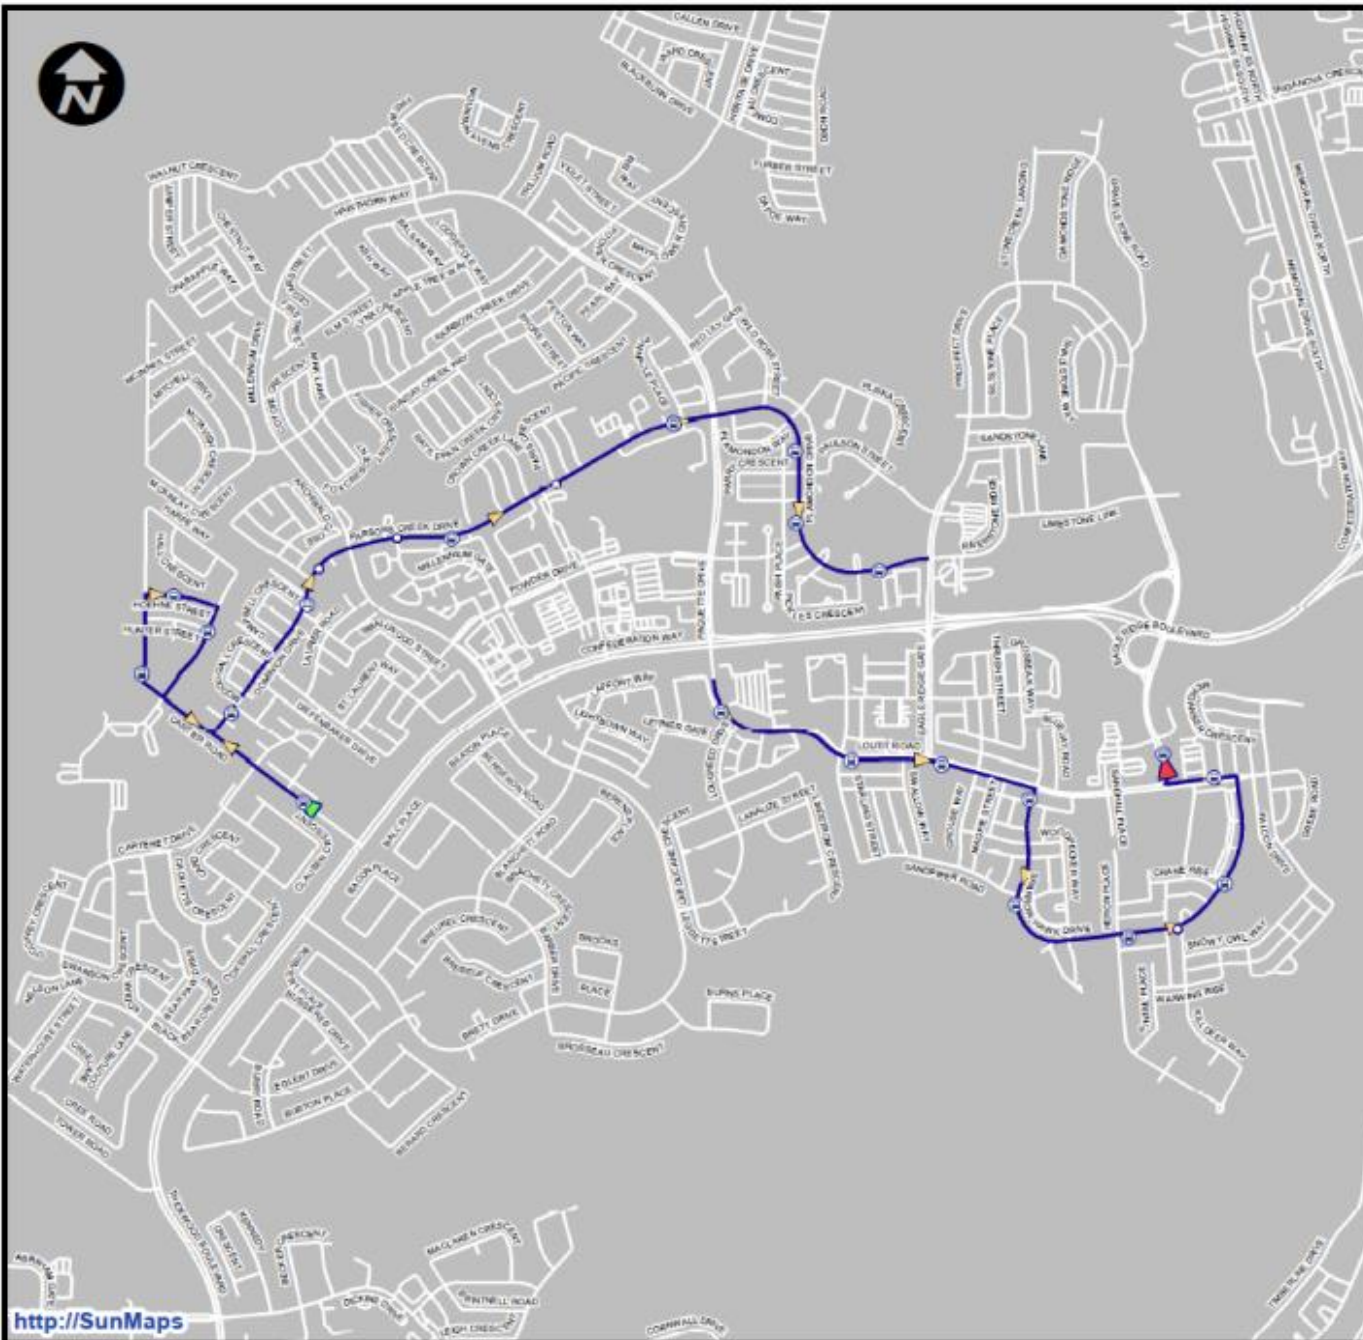

Route J

TOWN TO SITE
START TIME: Refer to Town to Site Legend

- Cartier Rd.
- Harpe Way
- Hoehne St.
- Dominion Dr.
- Parsons Creek
- Plamondon Dr.

Site Return: Reverse of Pick up

- Non-Transit Stop
- Transit Stop

Route HJ

TOWN TO SITE
START TIME: Refer to Town to Site Legend

-  - Eglert Dr
-  - Brett Dr
-  - Lougheed Dr
-  - Louit Rd
-  - Eagle Ridge Gate
-  - Cartier Rd
-  - Hoehne St
-  - Harpe Way
-  - Dominion Dr
-  - Parsons Creek Dr
-  - Plamondon Dr

Site Return: Route J then Route H

-  Non-Transit Stop
-  Transit Stop

Route JM

TOWN TO SITE

START TIME: Refer to Town to Site Legend

- ▶ - Carrier Rd
- Hoehne St
- Harpe Way
- Dominion Dr
- Parsons Creek Dr
- Plamondon Dr
- Loutit Rd
- Sparrow Hawk Dr
- Loutit Rd
- ▶ - Eagle Ridge Blvd

Site Return: Reverse of Pick up

- Non-Transit Stop
- 🚌 Transit Stop