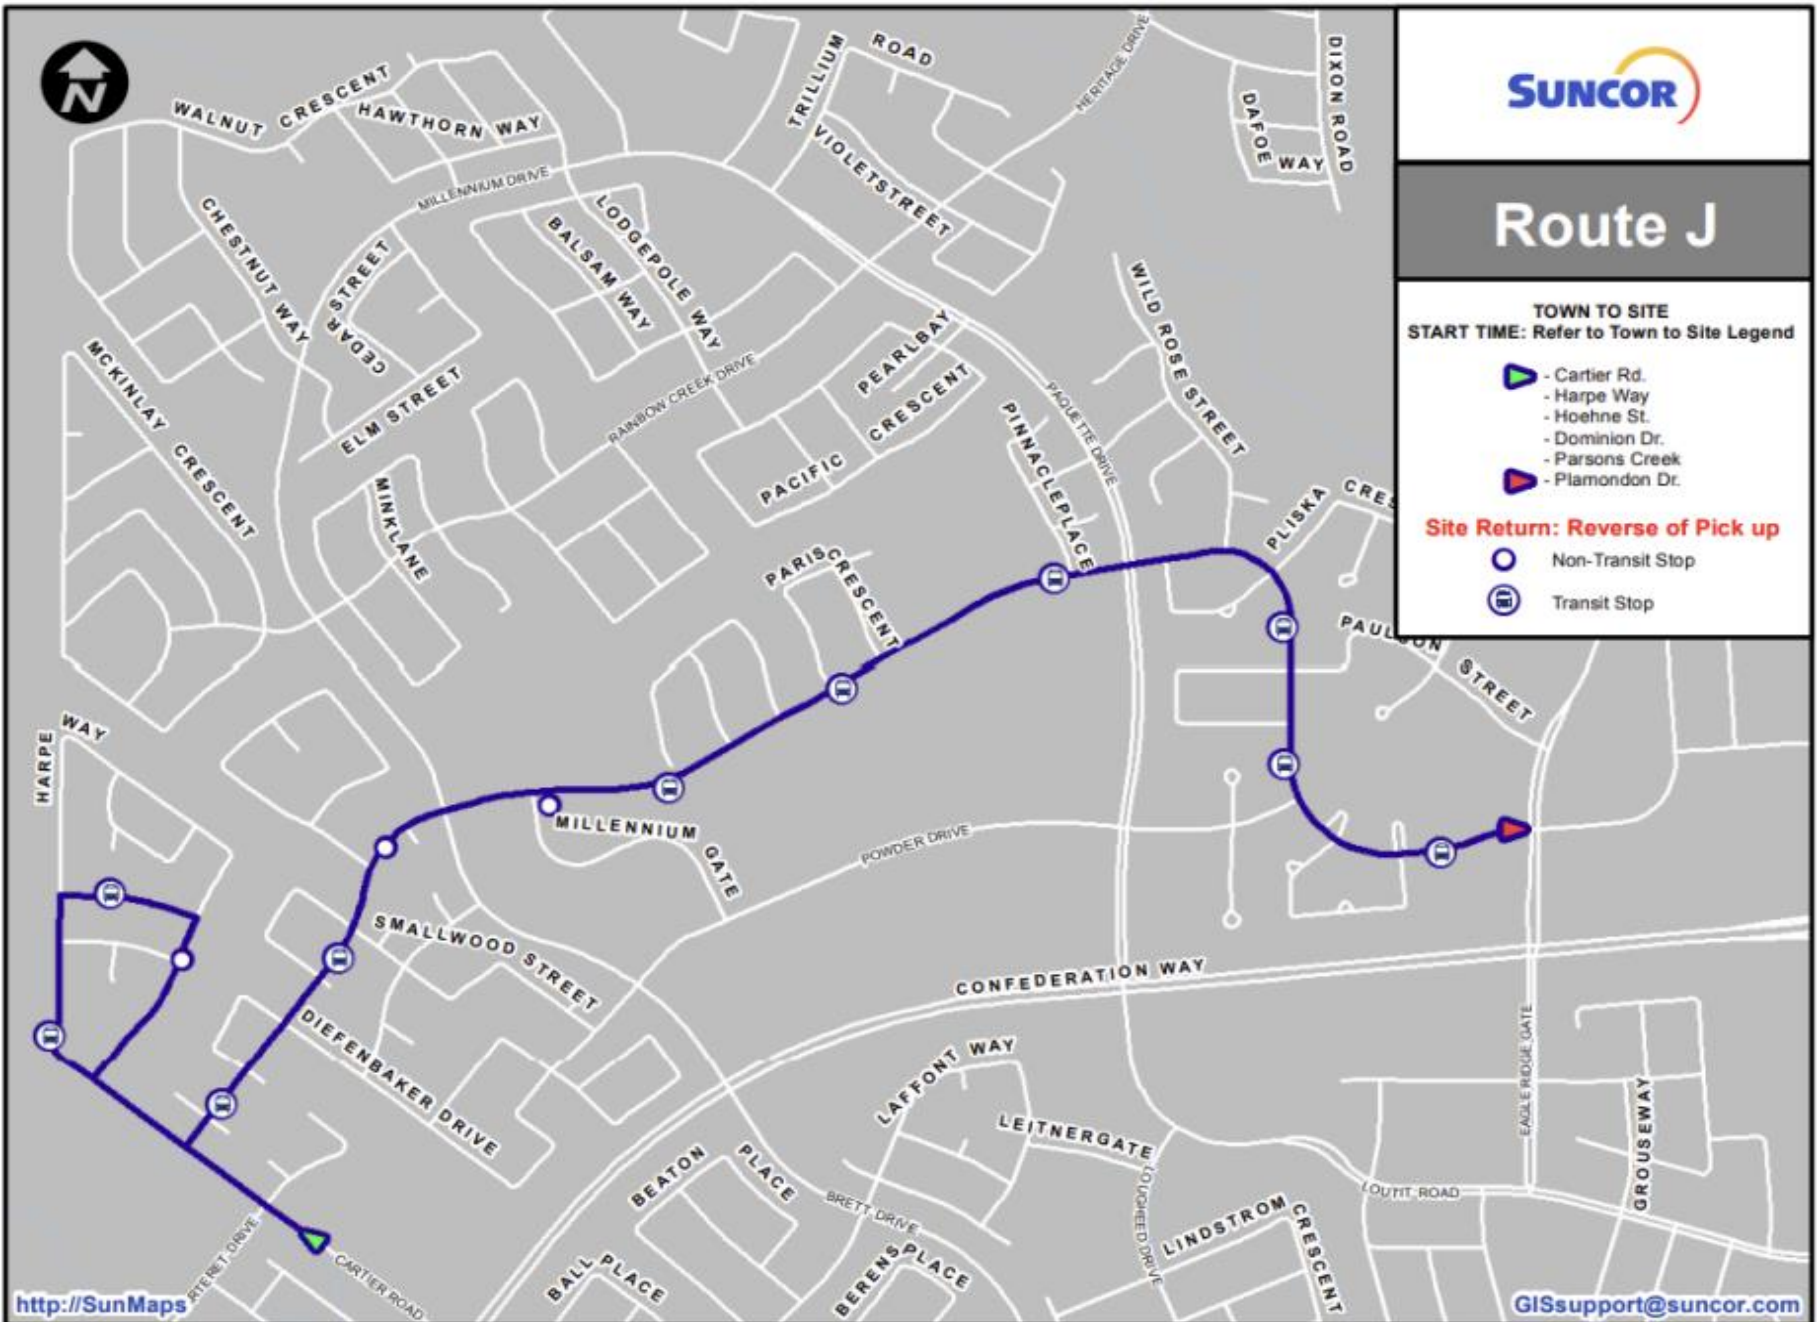

Route J

TOWN TO SITE
START TIME: Refer to Town to Site Legend

- Cartier Rd.
- Harpe Way
- Hoehne St.
- Dominion Dr.
- Parsons Creek
- Plamondon Dr.

Site Return: Reverse of Pick up

- Non-Transit Stop
- Transit Stop

Route HJ

TOWN TO SITE
START TIME: Refer to Town to Site Legend

-  - Eglert Dr
-  - Brett Dr
-  - Lougheed Dr
-  - Louit Rd
-  - Eagle Ridge Gate
-  - Cartier Rd
-  - Hoehne St
-  - Harpe Way
-  - Dominion Dr
-  - Parsons Creek Dr
-  - Plamondon Dr

Site Return: Route J then Route H

-  Non-Transit Stop
-  Transit Stop

Route JM

TOWN TO SITE

START TIME: Refer to Town to Site Legend

- ▶ - Carrier Rd
- Hoehne St
- Harpe Way
- Dominion Dr
- Parsons Creek Dr
- Plamondon Dr
- Loutit Rd
- Sparrow Hawk Dr
- Loutit Rd
- ▶ - Eagle Ridge Blvd

Site Return: Reverse of Pick up

- Non-Transit Stop
- 🚌 Transit Stop