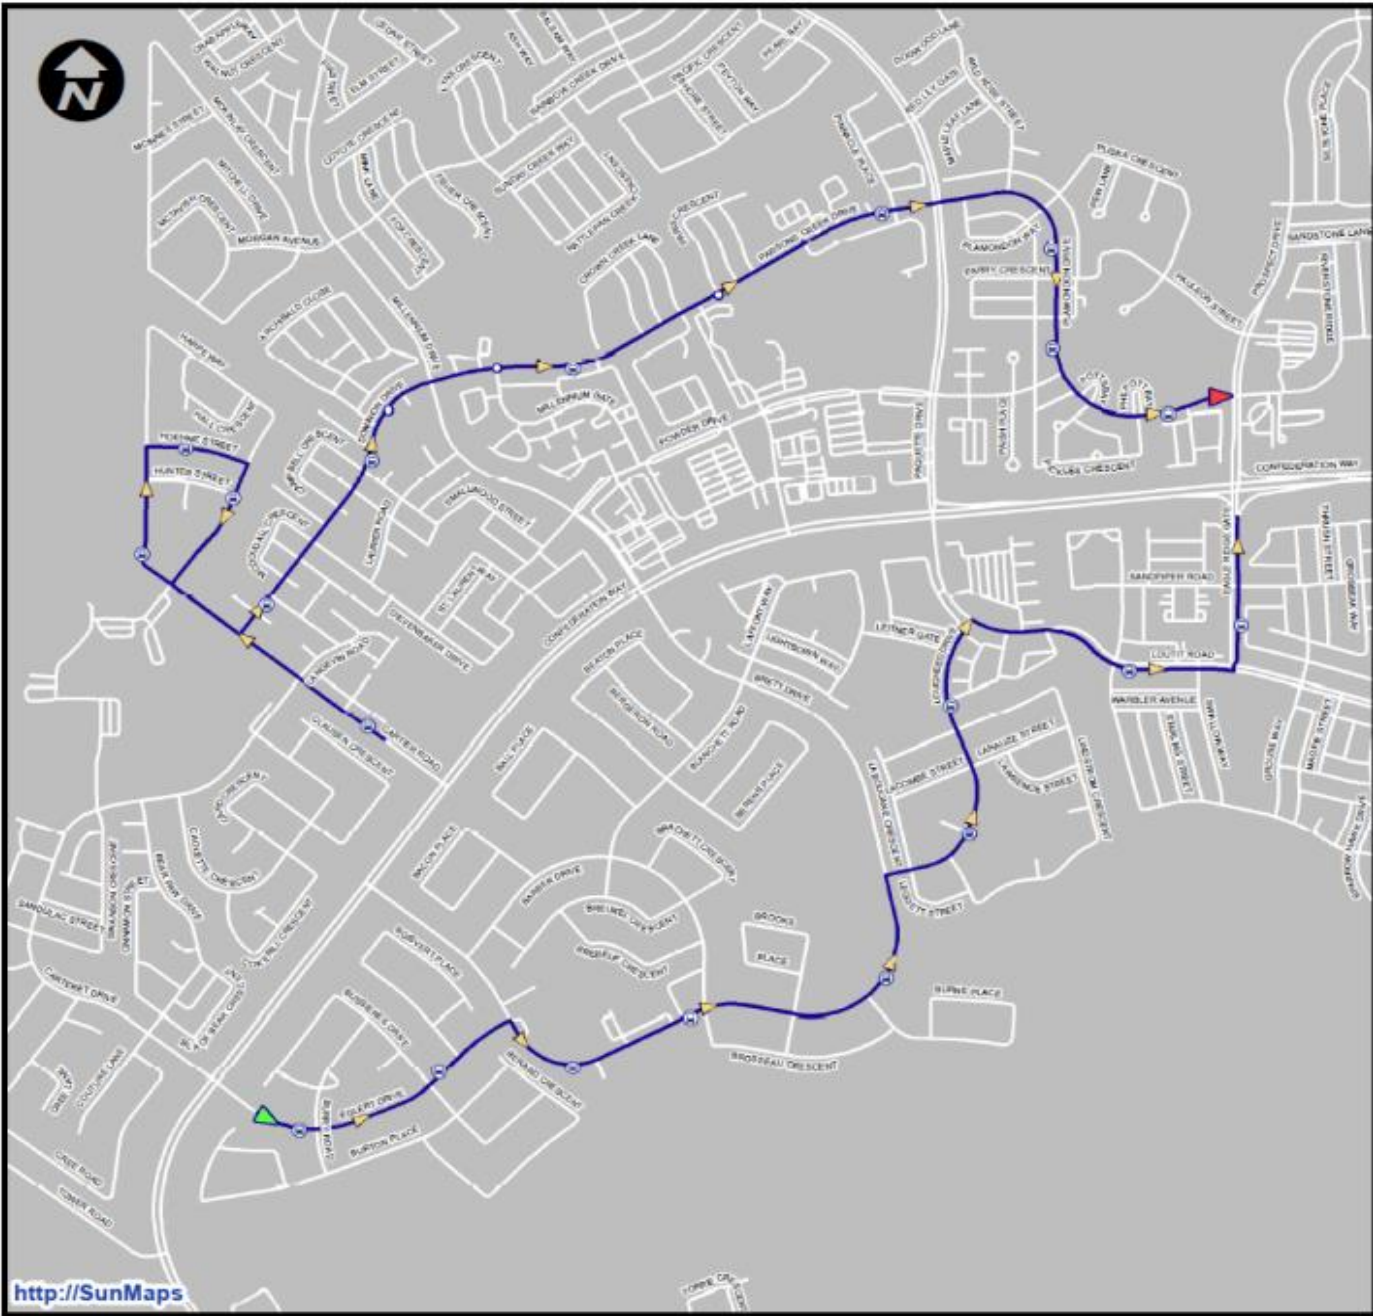

Route J

TOWN TO SITE
START TIME: Refer to Town to Site Legend

- Cartier Rd.
- Harpe Way
- Hoehne St.
- Dominion Dr.
- Parsons Creek
- Plamondon Dr.

Site Return: Reverse of Pick up

- Non-Transit Stop
- Transit Stop

Route HJ

TOWN TO SITE
START TIME: Refer to Town to Site Legend

-  - Eglert Dr
-  - Brett Dr
-  - Lougheed Dr
-  - Louit Rd
-  - Eagle Ridge Gate
-  - Cartier Rd
-  - Hoehne St
-  - Harpe Way
-  - Dominion Dr
-  - Parsons Creek Dr
-  - Plamondon Dr

Site Return: Route J then Route H

-  Non-Transit Stop
-  Transit Stop

Route JM

TOWN TO SITE

START TIME: Refer to Town to Site Legend

- ▶ - Carrier Rd
- Hoehne St
- Harpe Way
- Dominion Dr
- Parsons Creek Dr
- Plamondon Dr
- Loutit Rd
- Sparrow Hawk Dr
- Loutit Rd
- ▶ - Eagle Ridge Blvd

Site Return: Reverse of Pick up

- Non-Transit Stop
- 🚌 Transit Stop