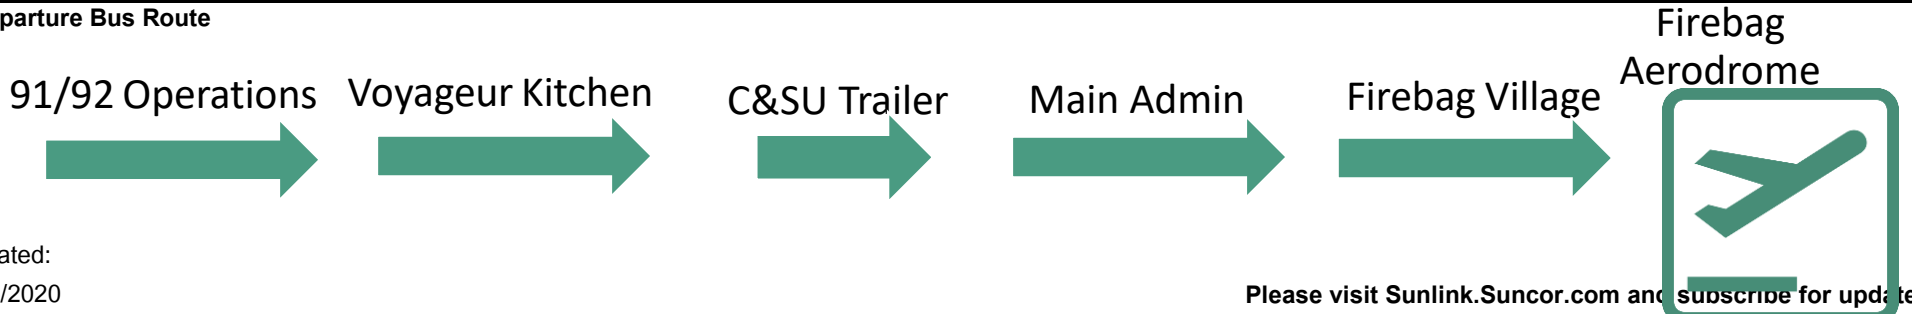

Firebag / Aerodrome
June 25 - June 30, 2020 - Ground Transportation Schedule
(COVID-19 21/21 Shift)

Monday

YFI Departures					YFI Arrivals	
Flight Number	91/92 Operations	Main Admin	Village	Flight Departure Time	Flight Number	Flight Arrival Time
4001	7:15	7:23	7:32	8:30	4022	7:50
4023	7:30	7:38	7:47	8:45	4000	7:50
4031	17:35	17:43	17:52	18:50	4030	18:05
4011	19:15	19:23	19:32	20:30	4010	19:30

Tuesday

YFI Departures					YFI Arrivals	
Flight Number	91/92 Operations	Main Admin	Village	Flight Departure Time	Flight Number	Flight Arrival Time
4025	6:58	7:06	7:15	8:20	4024	7:36
4003	7:03	7:11	7:20	8:25	4002	7:45
4073	7:18	7:26	7:35	8:40	4060	11:46**
4083	13:08	13:16	13:25	14:30	4082	11:47**
4027	13:13	13:21	13:30	14:35	4074	11:55**
4061	13:23	13:31	13:40	14:45	4076	17:20
4077	16:35	16:43	16:52	17:50	4066	18:22
4067	17:40	17:48	17:57	18:55	**Operators 12:40 Departure from Village to Admin	

Departure Bus Route

Updated:
6/25/2020

Please visit Sunlink.Suncor.com and subscribe for updates.