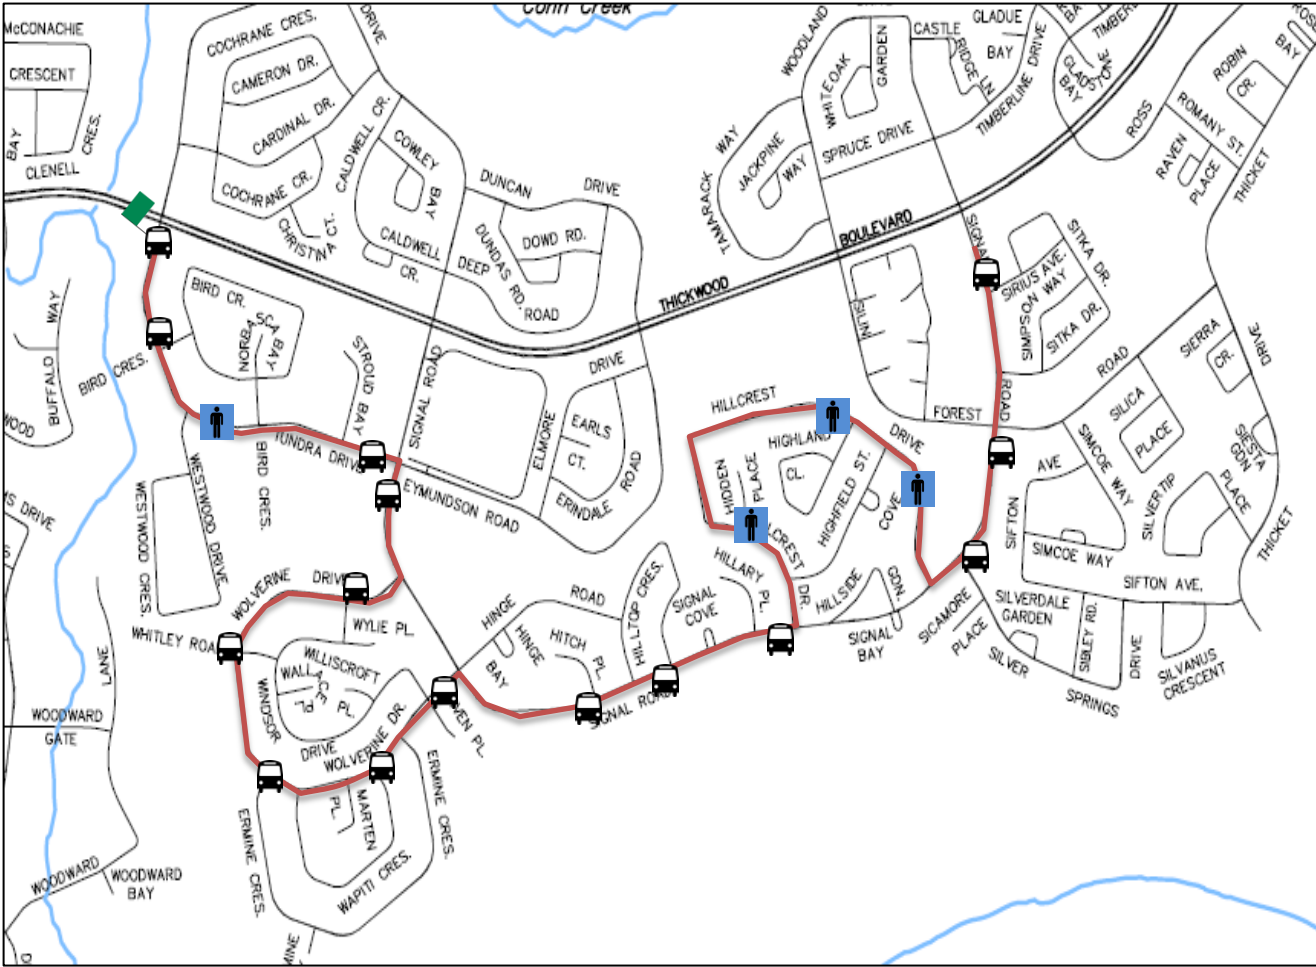

ROUTE 8

SUNCOR ROUTE 8

EAST, WEST & MINE OPS

Monday – Sunday
(7 Days a Week)
Including Wknds/PTO/Stats

TOWN TO SITE

START TIME: Refer to Town to Site Legend

- ◆ Tundra Dr.
- Signal Rd.
- Wolverine Dr.
- Signal Rd.
- Hillcrest Dr.
- Signal Rd.

🚶 Transit Stop

🚌 Non-Transit Stop

SITE RETURN: Reverse of pick up

SUNCOR ROUTE 8-1 & 8-2

7:45 WEST

Monday to Friday (ONLY)

TOWN TO SITE

START TIME: Refer to Town to Site Legend

Route 8-1

- ◆ Tundra Dr.
- Signal Rd.
- Wolverine Dr.
- Signal Rd.

Route 8-2

- ◆ Signal Rd.
- Hillcrest Dr.
- Signal Rd.

🚶 Transit Stop

🚶 Non-Transit Stop

SITE RETURN:

- Route 8 – Site to Town - Reverse of pick up