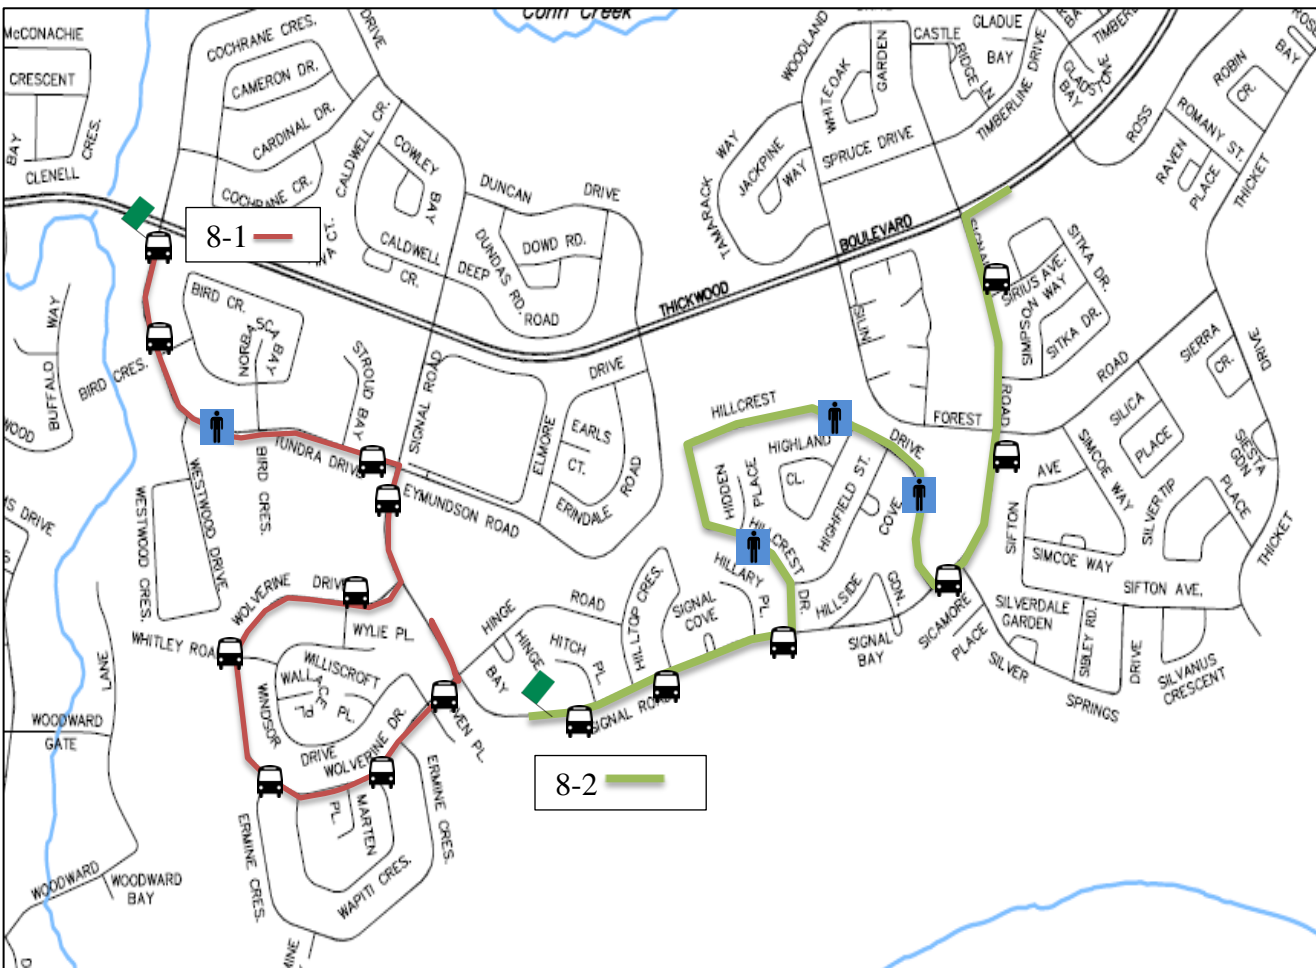

ROUTE 8

SUNCOR ROUTE 8

EAST, WEST & MINE OPS

Monday – Sunday
(7 Days a Week)
Including Wknds/PTO/Stats

TOWN TO SITE

START TIME: Refer to Town to Site Legend

- ◆ Tundra Dr.
- Signal Rd.
- Wolverine Dr.
- Signal Rd.
- Hillcrest Dr.
- Signal Rd.

🚶 Transit Stop

🚌 Non-Transit Stop

SITE RETURN: Reverse of pick up

SUNCOR ROUTE 8-1 & 8-2

7:45 WEST

Monday to Friday (ONLY)

TOWN TO SITE

START TIME: Refer to Town to Site Legend

Route 8-1

- ◆ Tundra Dr.
- Signal Rd.
- Wolverine Dr.
- Signal Rd.

Route 8-2

- ◆ Signal Rd.
- Hillcrest Dr.
- Signal Rd.

🚶 Transit Stop

🚶 Non-Transit Stop

SITE RETURN:

- Route 8 – Site to Town - Reverse of pick up