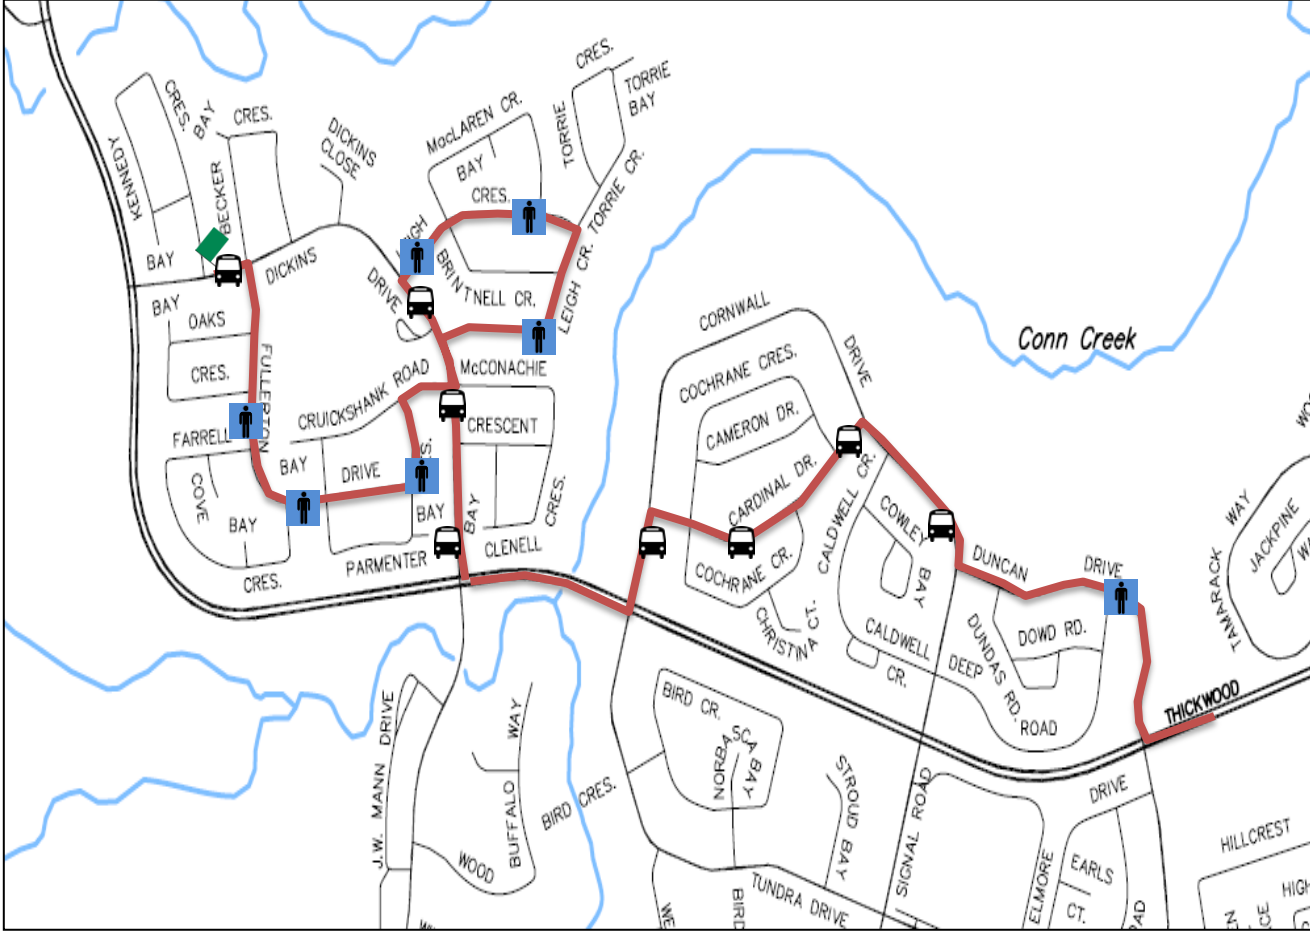

# ROUTE 10

### TOWN TO SITE

**START TIME:** Refer to Town to Site Legend

- ◆ Dickins Dr.
- Fullerton Dr.
- Leigh Cr.
- Dickins Dr.
- Cornwall Dr.
- Cardinal Dr.
- Cornwall r.
- Duncan Dr.

- Transit Stop
- Non-Transit Stop

### TOWN TO SITE

**START TIME:** Refer to Town to Site Legend

#### Route 10-2

- ◆ Cornwall Dr.
- Cardinal Dr.
- Cornwall r.
- Duncan Dr.

- Transit Stop
- Non-Transit Stop

**SITE RETURN:**

- Route 10 – Site to Town - Same as Pick up