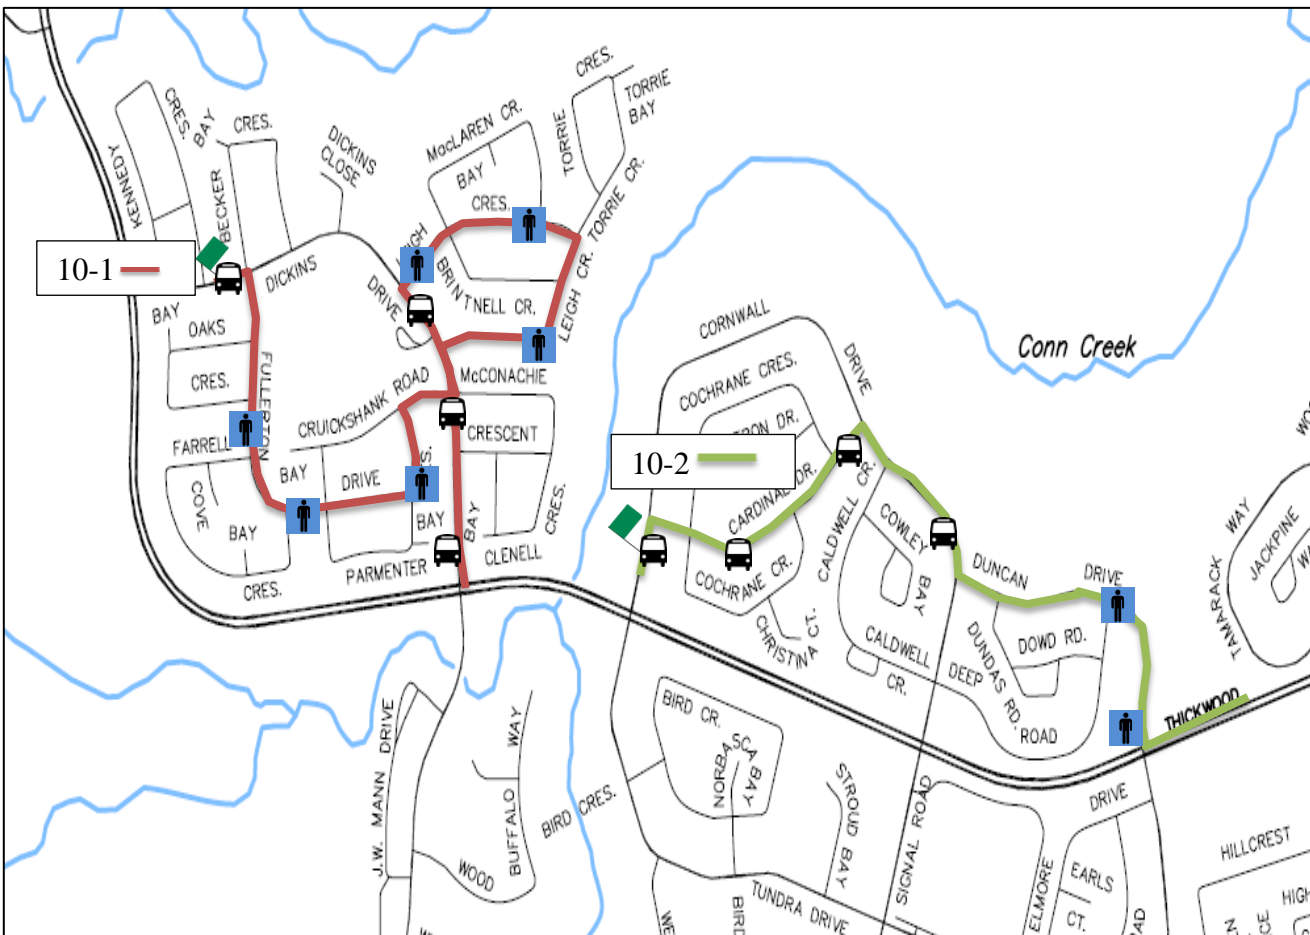

SUNCOR ROUTE 10-1 & 10-2

7:45 WEST

Monday to Friday (ONLY)

TOWN TO SITE

START TIME: Refer to Town to Site Legend

Route 10-1

- Dickins Dr.
- Fullerton Dr.
- Leigh Cr.
- Dickins Dr.

Route 10-2

- Cornwall Dr.
- Cardinal Dr.
- Cornwall r.
- Duncan Dr.

- Transit Stop
- Non-Transit Stop

SITE RETURN:

- Route 10 – Site to Town - Same as Pick up