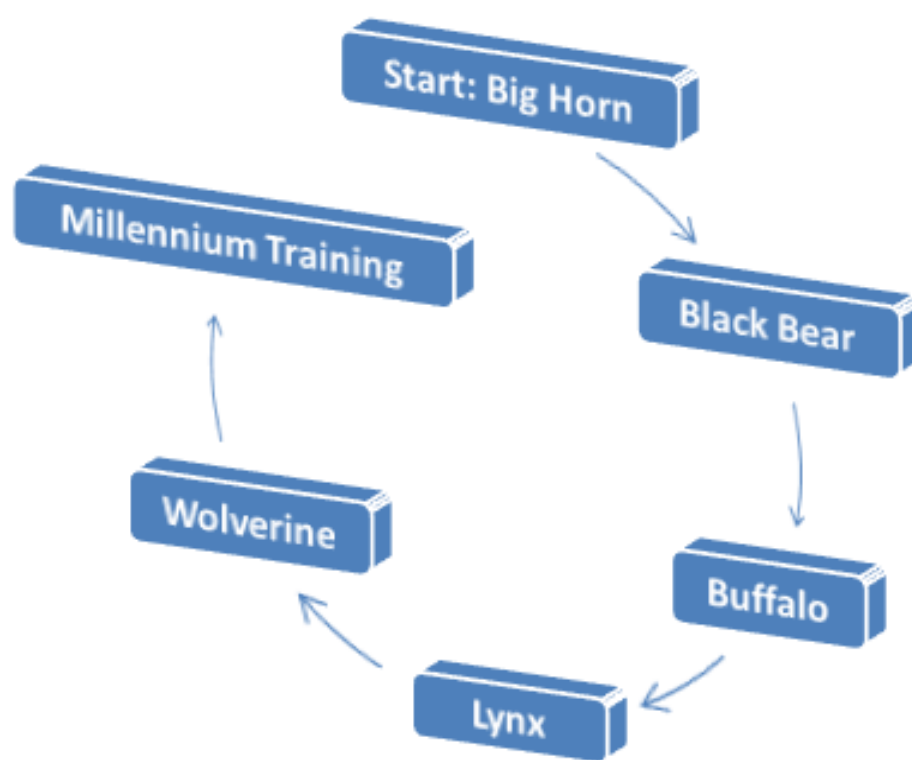

New Hire Orientation Shuttle to Millennium Training Centre

Shuttle service is available from Noralta Village to the Millennium Training Centre, Monday through Friday as follows:

Pick up at Noralta	6:00 am	6:30 am	7:00 am	7:30 am
---------------------------	---------	---------	---------	---------