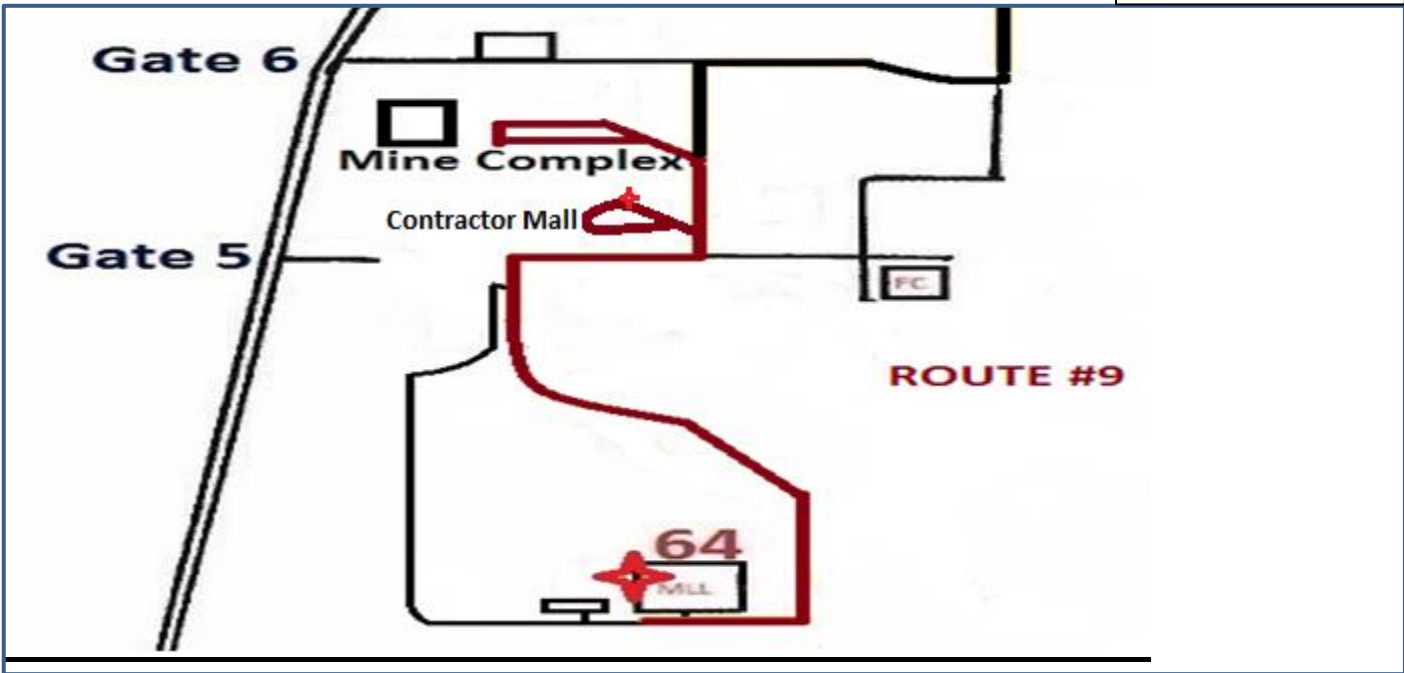

## ROUTE 9

Effective October 2

LOGAN LODGE AM DEPARTURE TIMES	LOGAN LODGE PM DEPARTURE TIMES
4:40	16:40
5:00	17:00
5:20	17:20
5:40	17:40
6:00	18:00
6:20	18:20
6:40	18:40
7:00	19:00
7:20	19:20

**ROUTE DETAILS**

**ROUTE NO. 9**

**STOPS: LOGAN LODGE**  
**Contractor Mall Stop #12**  
**MINE MTN Stop #15**  
**LOGAN LODGE**

**FREQUENCY:**  
**EVERY 20 MINUTES**

**BUS SIGN: ROUTE 9**

---

Ground Transportation Contact Number:  
 780-713-7444

On-Site Shuttle and Lost and Found  
 Number: 780-713-7400