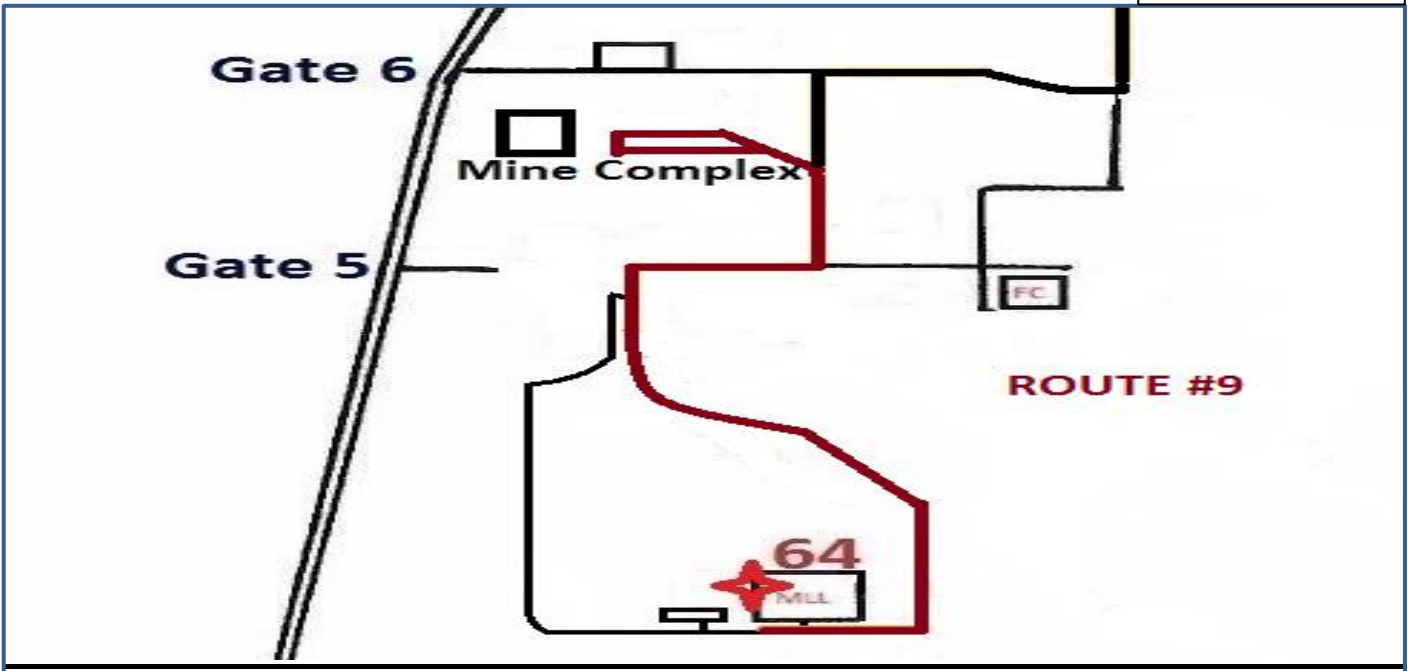

## ROUTE 9

Effective July 03

| LOGAN LODGE<br>AM DEPARTURE TIMES | LOGAN LODGE<br>PM DEPARTURE TIMES |
|-----------------------------------|-----------------------------------|
| 4:40                              | 16:40                             |
| 5:00                              | 17:00                             |
| 5:20                              | 17:20                             |
| 5:40                              | 17:40                             |
| 6:00                              | 18:00                             |
| 6:20                              | 18:20                             |
| 6:40                              | 18:40                             |
| 7:00                              | 19:00                             |
| 7:20                              | 19:20                             |

### ROUTE DETAILS

**ROUTE NO. 9**

**STOPS: LOGAN LODGE  
MINE MTN STOP #15  
LOGAN LODGE**

**FREQUENCY:  
EVERY 20 MINUTES**

**BUS SIGN: ROUTE 9**

Ground Transportation Contact  
Number: 780-713-7444

On-Site Shuttle and Lost and Found  
Number: 780-713-7400