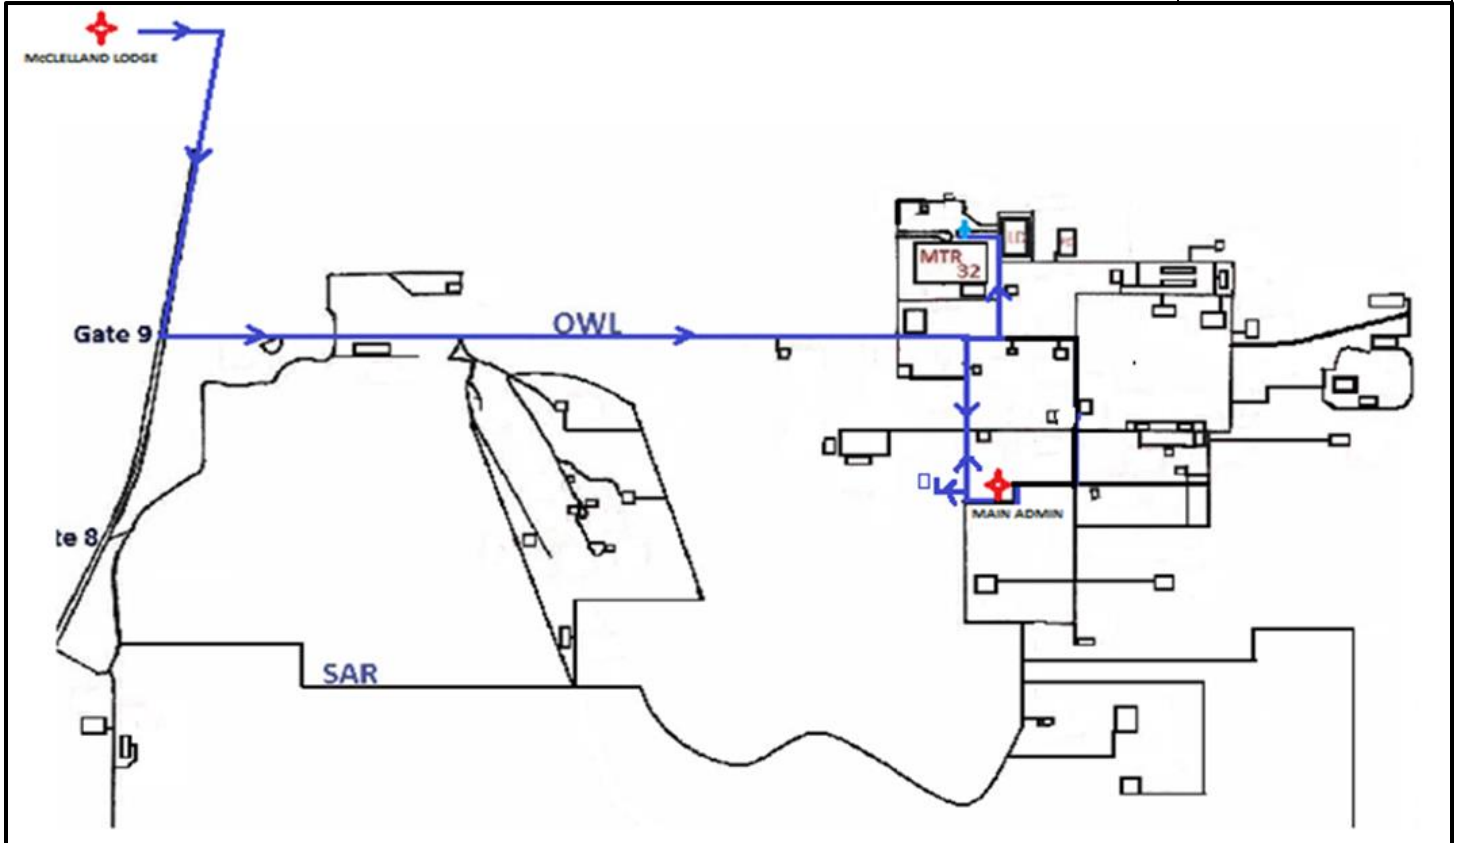

## ROUTE 5

Updated May 1st

MCLELLAND DEPARTURE TIME	MAIN ADMIN DEPARTURE TIME	<u>ROUTE DETAILS</u>
4:45	5:15	
5:15	5:45	<b>STOPS:</b>
5:45	6:15	<b>McCLELLAND LODGE</b>
6:15	6:45	<b>STOP 25</b>
6:45	7:15	<b>MAIN ADMIN</b>
<hr/>		
16:15	16:45	<b>MOUNT ROBSON LODGE</b>
16:45	17:15	<b>McCLELLAND LODGE</b>
17:15	17:45	
17:45	18:15	
18:15	18:45	<b>FREQUENCY:</b>
18:45	19:15	<b>EVERY 30 MINUTES</b>
19:15	19:45	

Ground Transportation Contact Number: 780-713-7444

On-Site Shuttle and Lost and Found Number: 780-713-7400

**BUS SIGN: ROUTE 5**  
**BUS STOP: 0102**