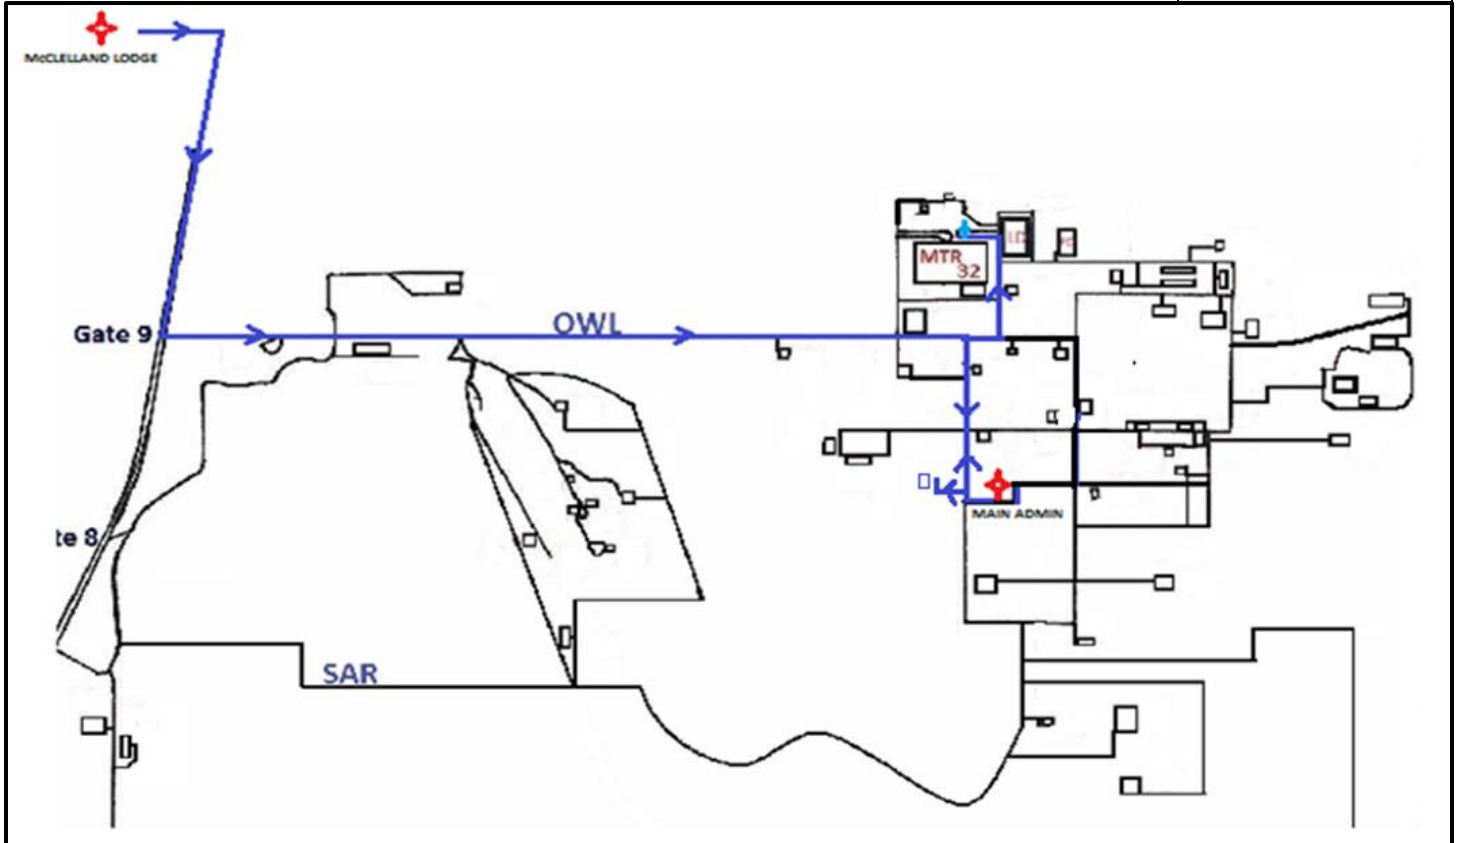

FORT HILLS OPERATIONS

ROUTE 5

Updated July 05

McCLELLAND DEPARTURE TIME	MAIN ADMIN DEPARTURE TIME	<u>ROUTE DETAILS</u>
4:45	5:15	
5:15	5:45	STOPS:
5:45	6:15	McCLELLAND LODGE
6:15	6:45	GATE 9
6:45	7:15	MOUNT ROBSON LODGE
		CS&U STOP 103
16:15	16:45	MAIN ADMIN
16:45	17:15	GATE 9
17:15	17:45	McCLELLAND LODGE
17:45	18:15	
18:15	18:45	FREQUENCY:
18:45	19:15	EVERY 30 MINUTES
19:15	19:45	

Ground Transportation Contact Number: 780-713-7444

On-Site Shuttle and Lost and Found Number: 780-713-7400

BUS SIGN: ROUTE 5

BUS STOP: 0102