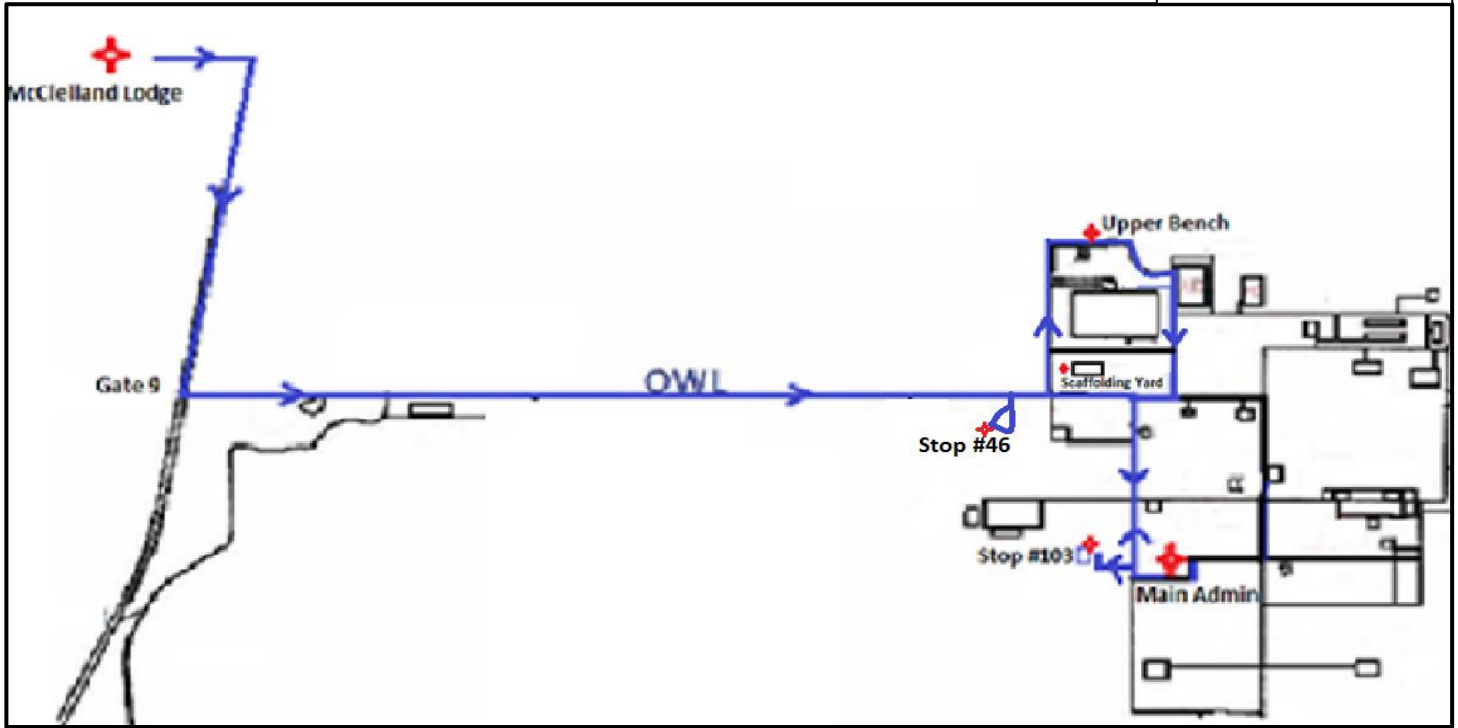

FORT HILLS OPERATIONS

ROUTE 5

Effective: Dec 27th

MCCLELLAND DEPARTURE TIME	MAIN ADMIN DEPARTURE TIME
4:45	5:15
5:00	5:30
5:15	5:45
Service every 15 minutes	Service every 15 minutes
6:30	7:00
6:45	7:15
16:15	16:45
16:30	17:00
16:45	17:15
Service every 15 minutes	Service every 15 minutes
18:45	19:15
19:00	19:30
19:15	19:45

ROUTE DETAILS

ROUTE NO. 5

STOPS:

MCCLELLAND LODGE
 Stop #46
 SCAFFOLDING YARD
 UPPER BENCH
 CS&U STOP 103
 MAIN ADMIN
 SCAFFOLDING YARD
 UPPER BENCH
 Stop #46
 MCCLELLAND LODGE

FREQUENCY:

EVERY 15 MINUTES

*****Luggage Coach departing McClelland Lodge – 04:45; 05:45; 06:45 & 16:15; 17:15; 18:15; 19:15*****

Ground Transportation Contact Number: 780-713-7444

On-Site Shuttle and Lost and Found Number: 780-713-7400