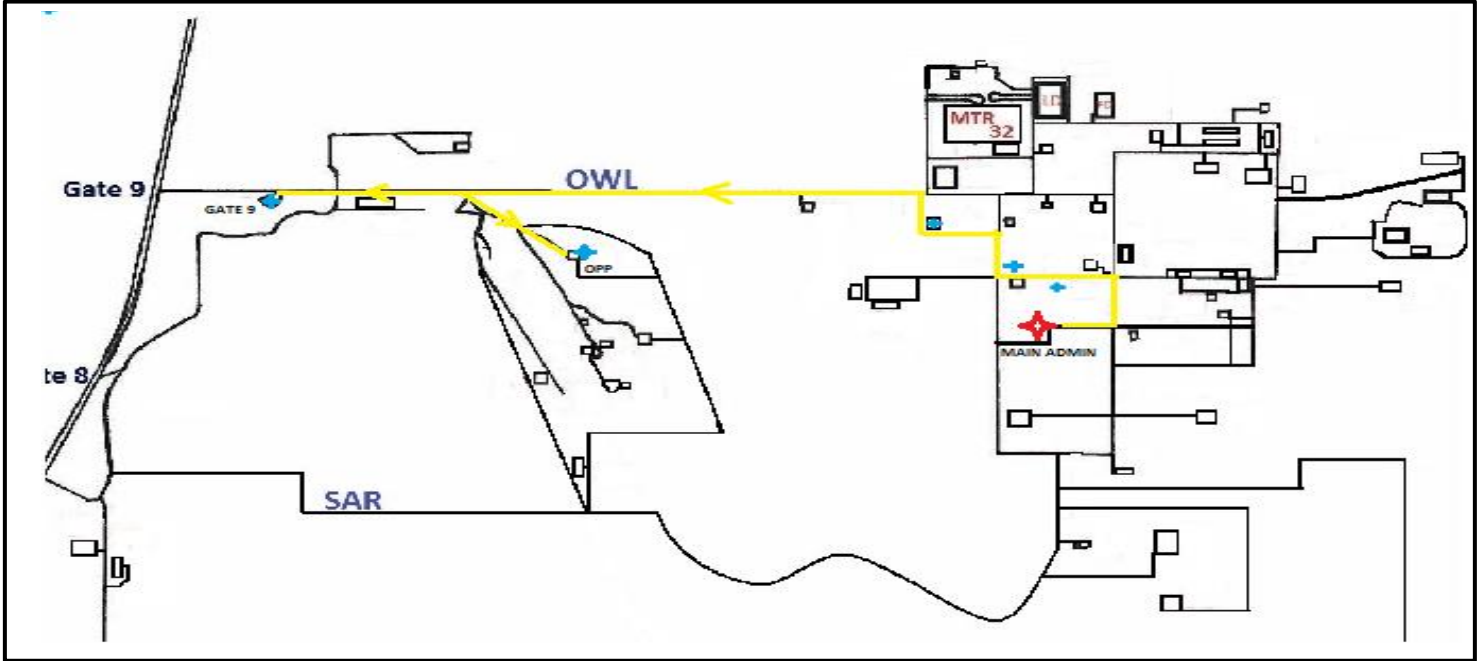

FORT HILLS OPERATIONS

ROUTE 4

Updated May 29th

MAIN ADMIN AM DEPARTURE TIMES	MAIN ADMIN PM DEPARTURE TIMES
5:20	16:40
5:30	16:50
5:40	17:00
5:50	17:10
6:00	17:20
6:10	17:30
6:20	17:40
6:30	17:50
6:40	18:00
6:50	18:10
7:00	18:20
7:10	18:30
7:20	18:40
	18:50
	19:00
	19:10
	19:20

ROUTE DETAILS
ROUTE NO. 4
STOPS: MAIN ADMIN TOOL SHOP OSBL OPP GATE 9 FIREHALL MAIN ADMIN
FREQUENCY: EVERY 10 MINUTES

Ground Transportation Contact
 Number: 780-713-7444

On-Site Shuttle and Lost and Found
 Number: 780-713-7400