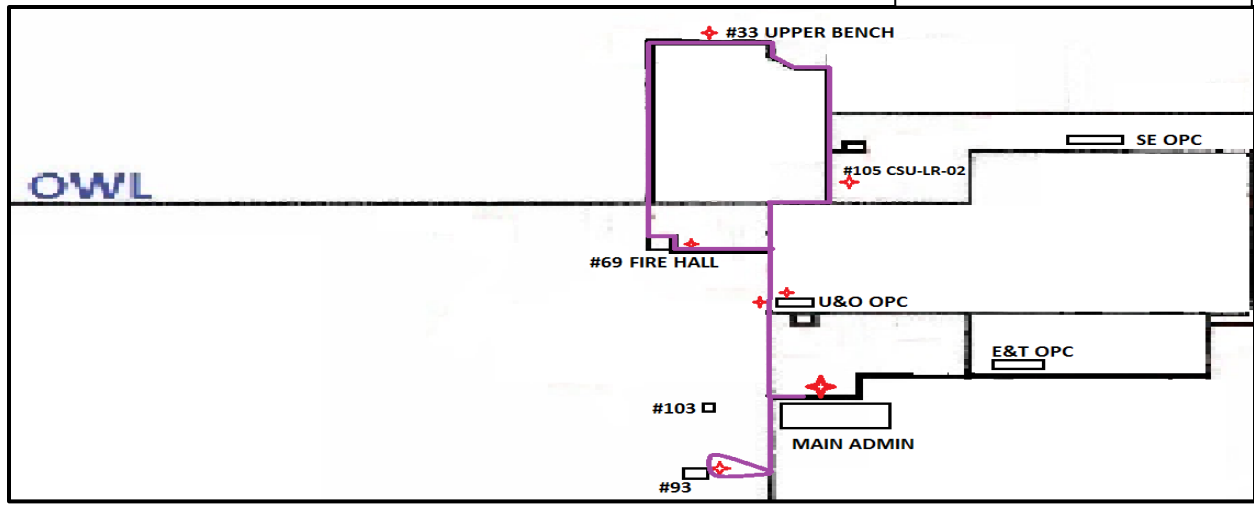

FORT HILLS OPERATIONS

ROUTE 3

Effective Nov 20th

MAIN ADMIN AM DEPARTURE TIMES	MAIN ADMIN PM DEPARTURE TIMES
5:10	16:40
5:20	16:50
5:30	17:00
5:40	17:10
5:50	17:20
6:00	17:30
6:10	17:40
6:20	17:50
6:30	18:00
6:40	18:10
6:50	18:20
7:00	18:30
7:10	18:40
	18:50
	19:00
	19:10
	19:20

ROUTE DETAILS

ROUTE NO. 3

STOPS: MAIN ADMIN
 U&O OPC
 #105 CSU-LR-02
 #33 UPPER BENCH
 #69 FIREHALL
 U&O OPC
 #93
 MAIN ADMIN

FREQUENCY: EVERY 10 MINUTES

BUS SIGN: ROUTE 3
BUS STOP SIGN: 0105

Ground Transportation Contact
 Number: 780-713-7444