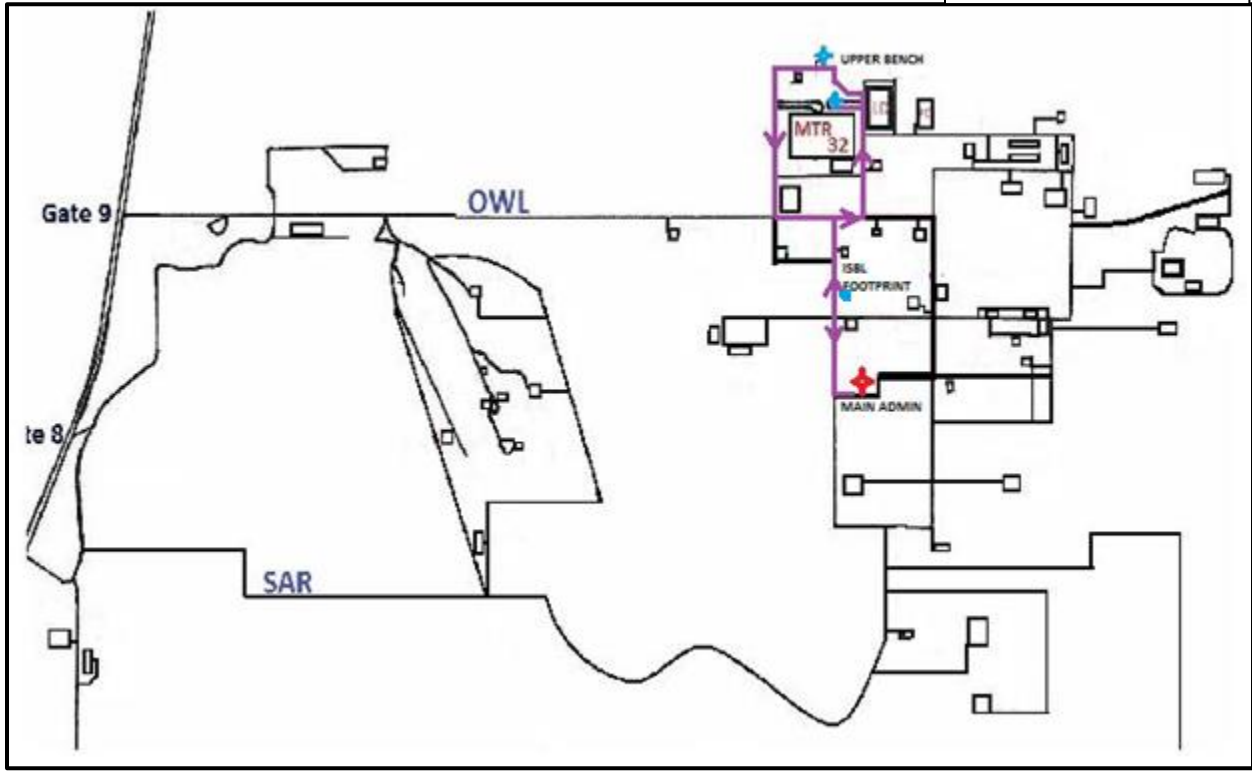

FORT HILLS OPERATIONS

ROUTE 3

Updated Feb 14th

MAIN ADMIN AM DEPARTURE TIMES	MAIN ADMIN PM DEPARTURE TIMES
5:20	16:40
5:30	16:50
5:40	17:00
5:50	17:10
6:00	17:20
6:10	17:30
6:20	17:40
6:30	17:50
6:40	18:00
6:50	18:10
7:00	18:20
7:10	18:30
7:20	18:40
	18:50
	19:00
	19:10
	19:20

ROUTE DETAILS

ROUTE NO. 3

**STOPS: MAIN ADMIN
OSBL FOOTPRINT
MOUNT ROBSON LODGE
UPPER BENCH
OSBL FOOTPRINT
MAIN ADMIN**

FREQUENCY: EVERY 10 MINUTES

**BUS SIGN: ROUTE 3
BUS STOP SIGN: 0105**

Ground Transportation Contact
Number: 780-713-7444

On-Site Shuttle/Lost & Found:
780-713-7400