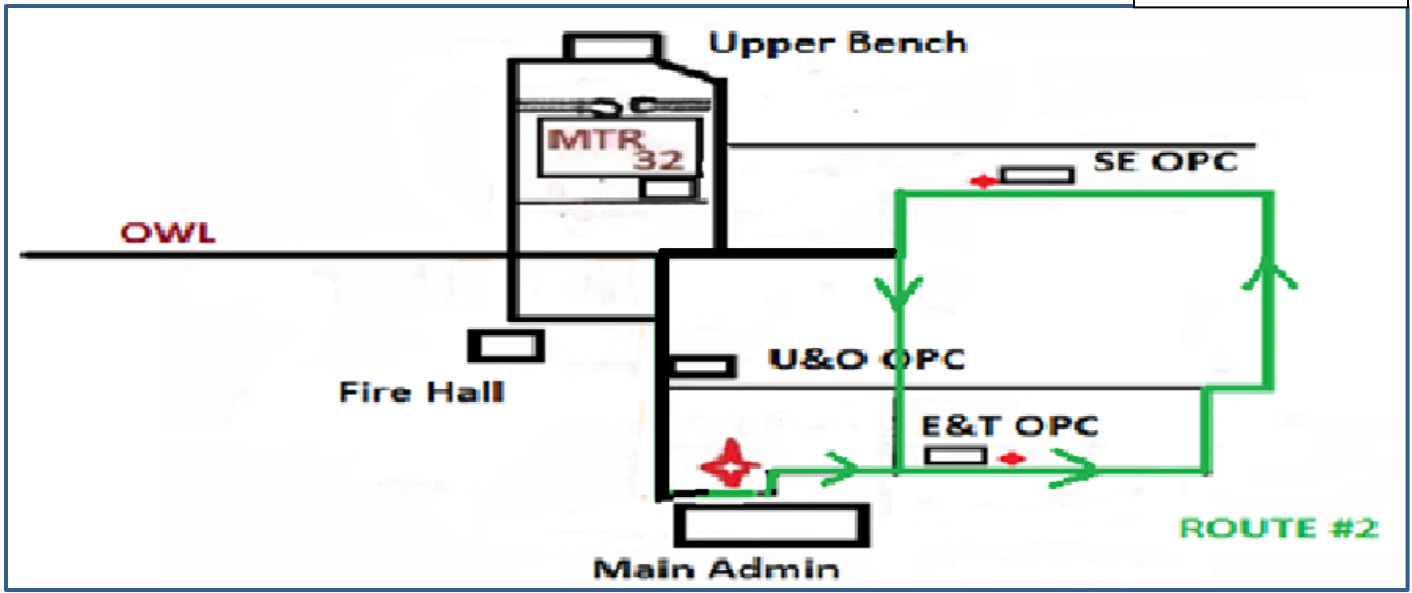

## ROUTE 2

Effective Dec 13<sup>th</sup>

MAIN ADMIN AM DEPARTURE TIMES	MAIN ADMIN PM DEPARTURE TIMES
5:20	16:40
5:30	16:50
5:40	17:00
5:50	17:10
6:00	17:20
6:10	17:30
6:20	17:40
6:30	17:50
6:40	18:00
6:50	18:10
7:00	18:20
7:10	18:30
7:20	18:40
	18:50
	19:00
	19:10
	19:20

### ROUTE DETAILS

**ROUTE NO. 2**

**STOPS: MAIN ADMIN**

**E&T OPC**

**E&T 3**

**SEC EXT OPC**

**MAIN ADMIN**

**FREQUENCY:**

**EVERY 10 MINUTES**

**BUS SIGN: ROUTE 2**

**BUS STOP SIGN: 0104**

Ground Transportation Contact

Number: 780-713-7444

On-Site Shuttle and Lost and Found

Number: 780-713-7400