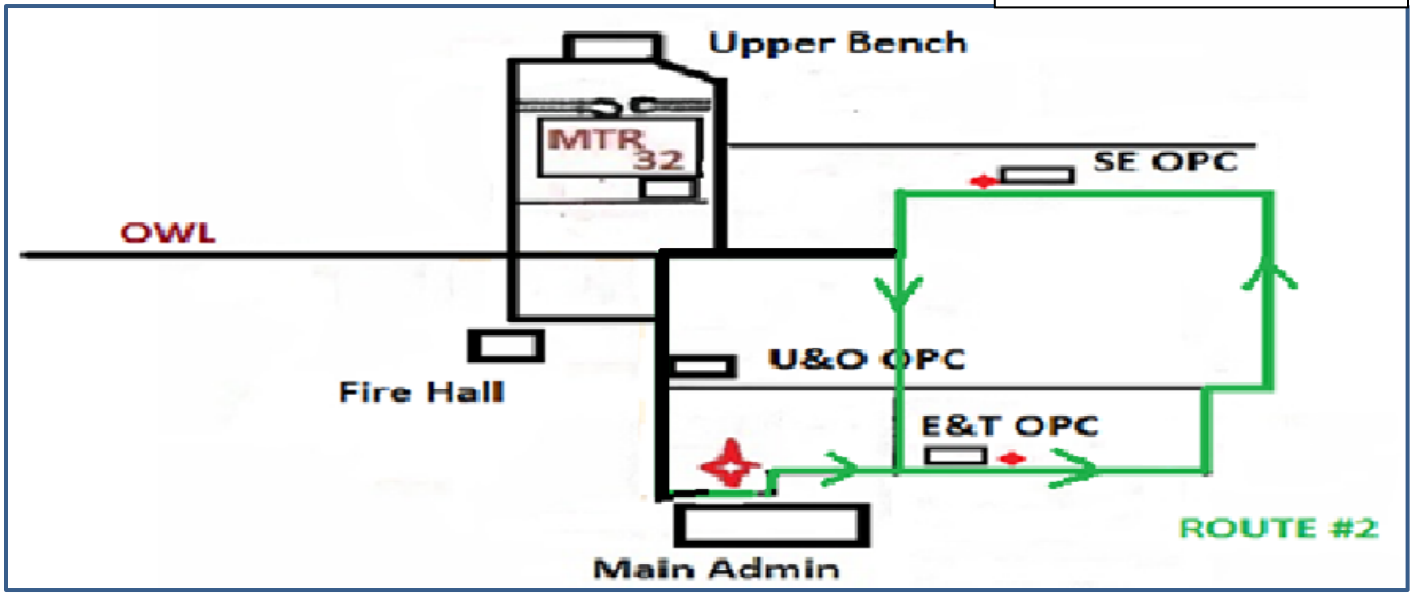

FORT HILLS OPERATIONS

ROUTE 2

Effective: March 12th 2018

Main Admin AM Departure Times	Main Admin PM Departures Times
5:20	16:40
5:30	16:50
5:40	17:00
5:50	17:10
6:00	17:20
6:10	17:30
6:20	17:40
6:30	17:50
6:40	18:00
6:50	18:10
7:00	18:20
7:10	18:30
7:20	18:40
	18:50
	19:00
	19:10
	19:20

ROUTE DETAILS

Route No. 2

Stops:
Main Admin
028 E&T OPC
040 E&T 3
030 SEC EXT OPC
Main Admin

Frequency:
Every 10 Minutes

Bus Sign: Route 2