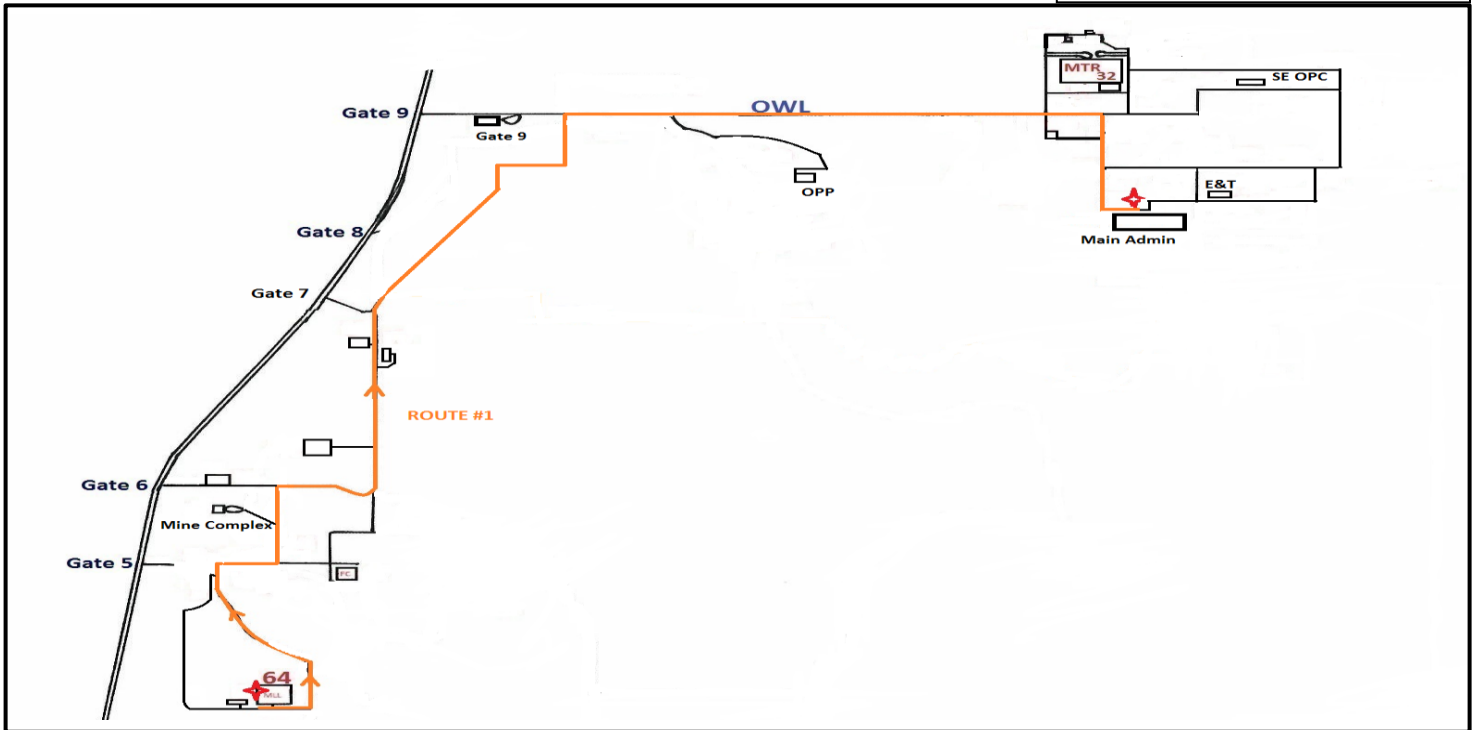

FORT HILLS OPERATIONS

ROUTE 1

Effective: 16 January 2018

LOGAN DEPARTURE TIME

04:30 - 07:30 Every 5 minutes

16:40 - 19:30 Every 5 minutes

MAIN ADMIN DEPARTURE TIME

04:50 - 07:50 Every 5 minutes

17:00 - 19:50 Every 5 minutes

ROUTE DETAILS

Route No. 1

Stops:
064 Logan Lodge
Main Admin

Frequency:
Every 5 Minutes

Bus Sign: Route 1
Bus Stop Sign: 0103