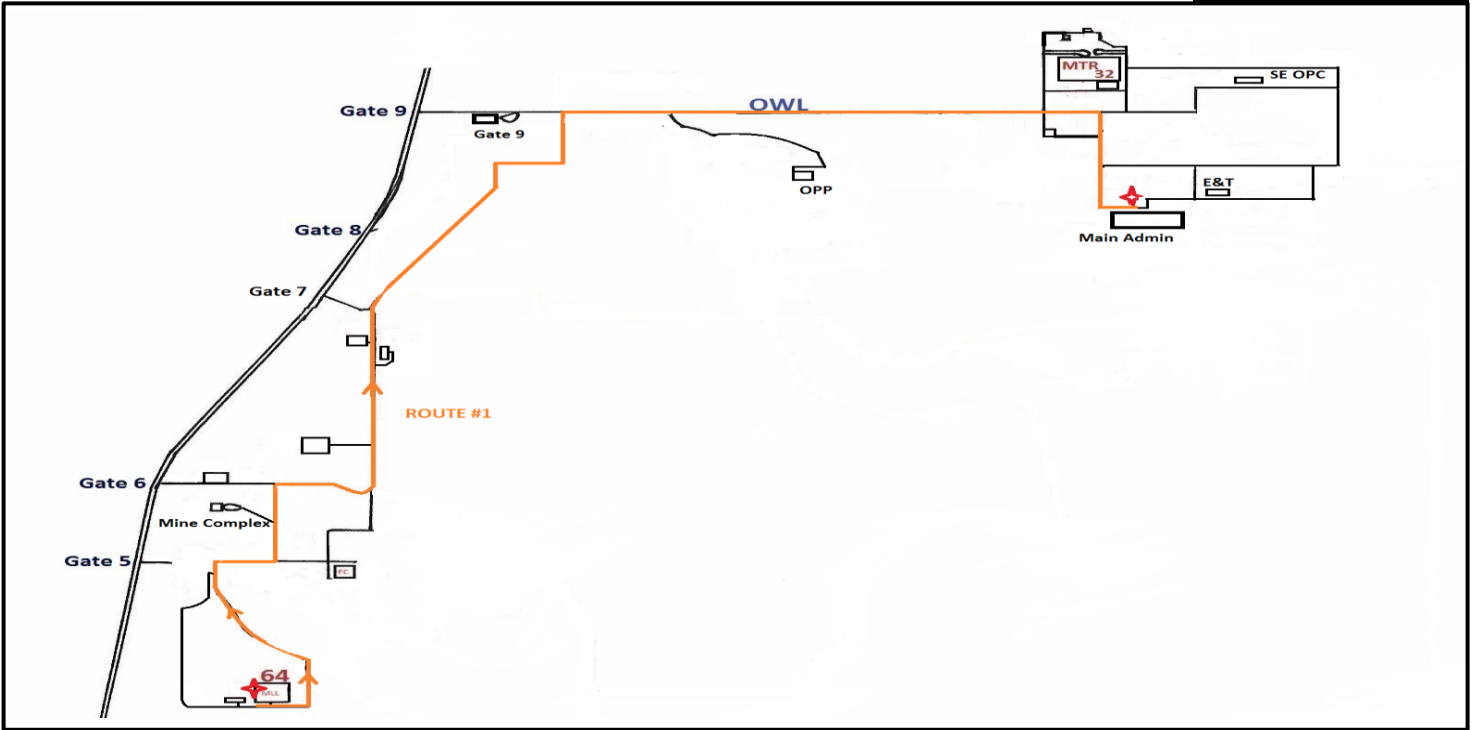

FORT HILLS OPERATIONS

ROUTE 1

Effective Nov 25th

LOGAN DEPARTURE TIME

04:30 – 07:30 Every 5 minutes

16:40 – 19:30 Every 5 minutes

MAIN ADMIN DEPARTURE TIME

04:50 – 07:50 Every 5 minutes

17:00 – 19:50 Every 5 minutes

ROUTE DETAILS

ROUTE NO. 1

STOPS:

**LOGAN LODGE
MAIN ADMIN**

FREQUENCY:

EVERY 5 MINUTES

BUS SIGN: ROUTE 1

BUS STOP SIGN: 0103

Ground Transportation Contact: 780-713-7444

On-Site Shuttle and Lost and Found: 780-713-7400