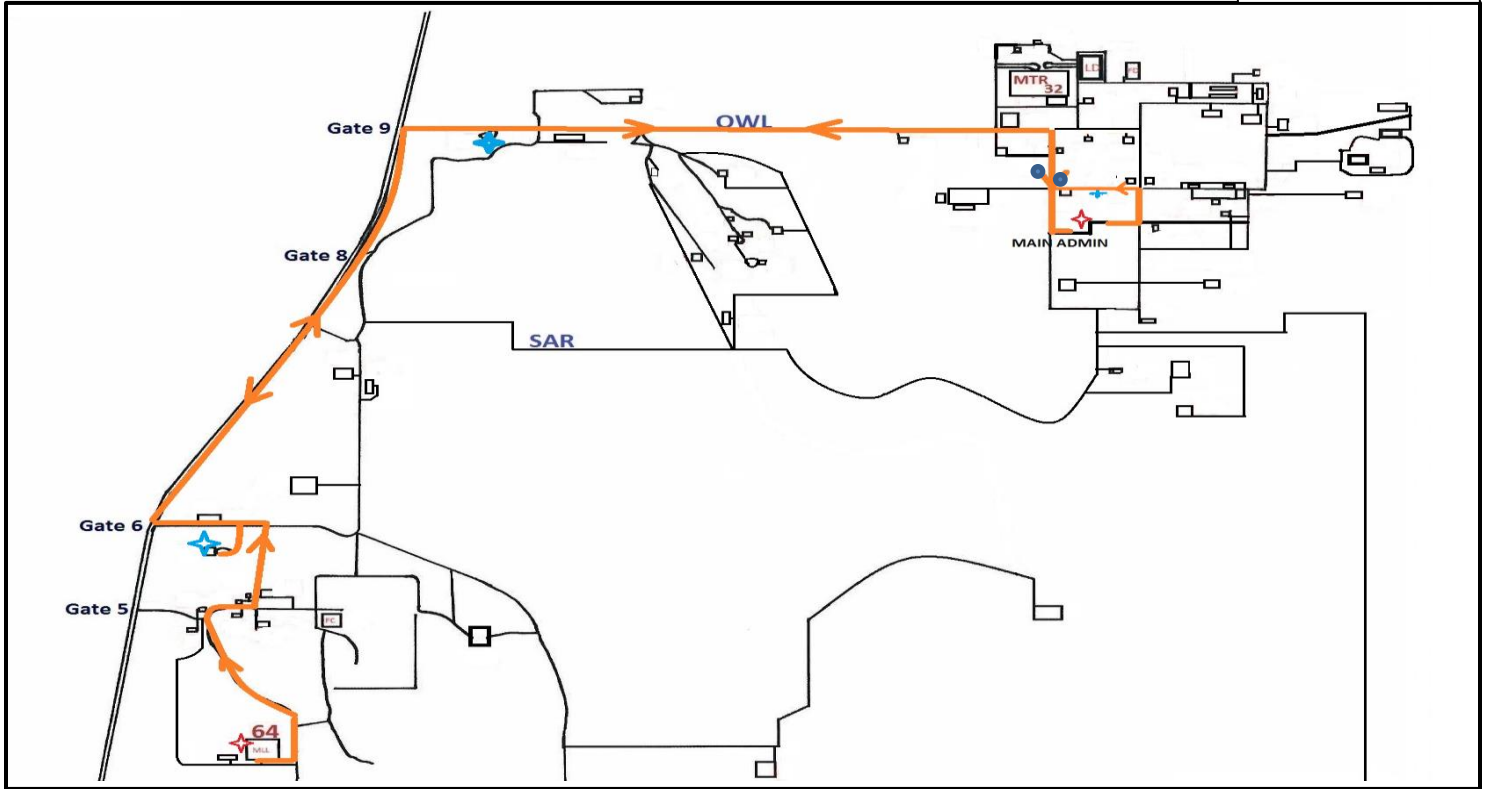

FORT HILLS OPERATIONS

OFF-PEAK LOGAN SHUTTLE

Updated Mar 7th

DEPARTURE @ Main Admin	GATE 9	STOP 15	LOGAN LODGE	GATE 9
8:00	8:08	8:15	8:30	8:42
9:00	9:08	9:15	9:30	9:42
10:00	10:08	10:15	10:30	10:42
11:00	11:08	11:15	11:30	11:42
12:00	12:08	12:15	12:30	12:42
13:00	13:08	13:15	13:30	13:42
14:00	14:08	14:15	14:30	14:42
15:00	15:08	15:15	15:30	15:42

ROUTE DETAILS

ROUTE: LOGAN SHUTTLE

**STOPS: MAIN ADMIN
U&O OPC
TOOL SHOP
GATE 9
STOP 15
LOGAN LODGE
GATE 9
U&O OPC
MAIN ADMIN**

FREQUENCY: EVERY HOUR

Ground Transportation Contact Number: 780-713-7444

On-Site Shuttle and Lost and Found Number: 780-713-7400