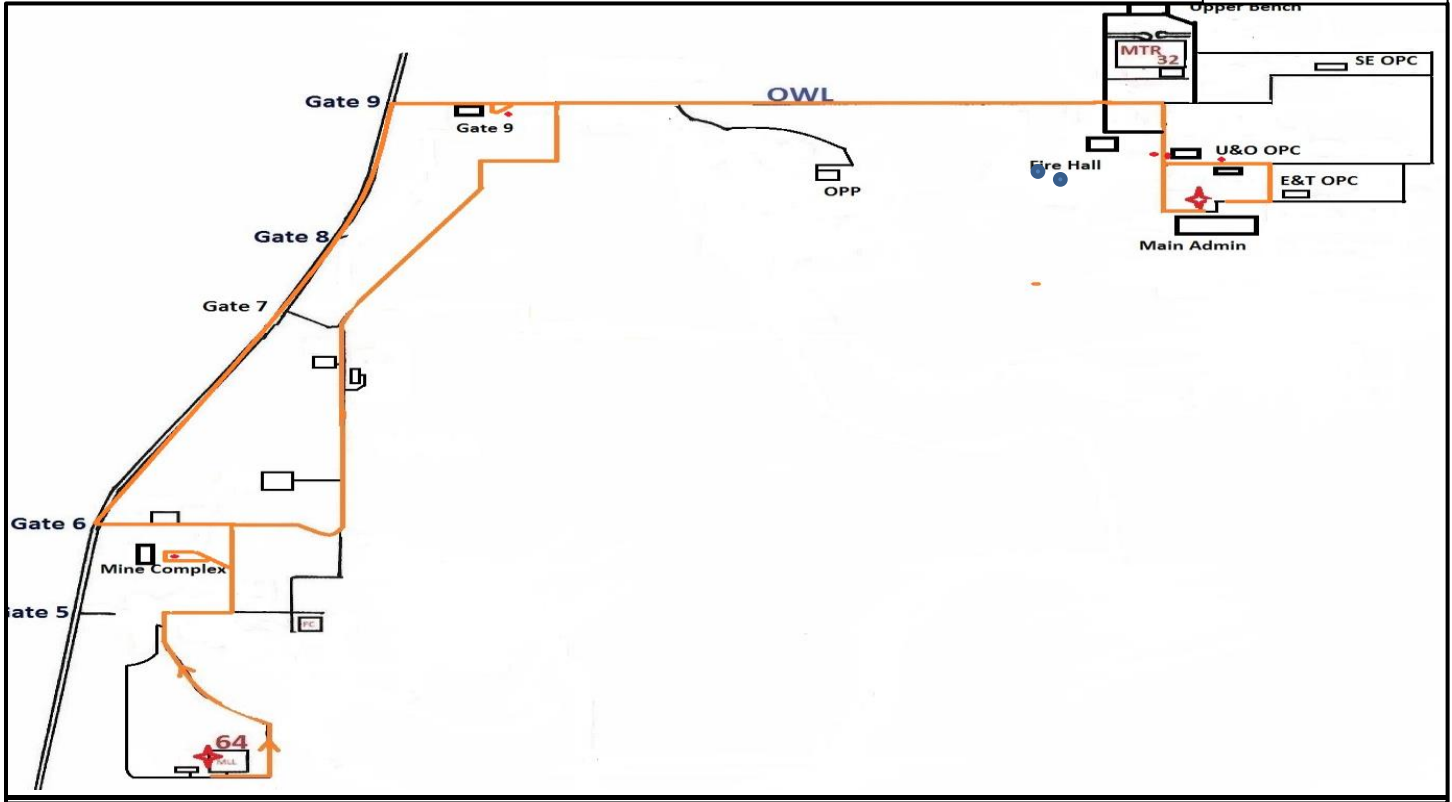

## OFF-PEAK LOGAN SHUTTLE

Effective July 15

DEPARTURE @ Main Admin	GATE 9	STOP 15	LOGAN LODGE	GATE 9
8:00	8:08	8:20	8:30	8:42
9:00	9:08	9:20	9:30	9:42
10:00	10:08	10:20	10:30	10:42
11:00	11:08	11:20	11:30	11:42
12:00	12:08	12:20	12:30	12:42
13:00	13:08	13:20	13:30	13:42
14:00	14:08	14:20	14:30	14:42
15:00	15:08	15:20	15:30	15:42

**ROUTE DETAILS**

**ROUTE: LOGAN SHUTTLE**

**STOPS: MAIN ADMIN**  
**TOOL SHOP**  
**U&O OPC**  
**GATE 9**  
**MINE MTN STOP 15**  
**LOGAN LODGE**  
**GATE 9**  
**U&O OPC**  
**MAIN ADMIN**

**FREQUENCY: EVERY HOUR**

Ground Transportation Contact Number: 780-713-7444

On-Site Shuttle and Lost and Found Number: 780-713-7400