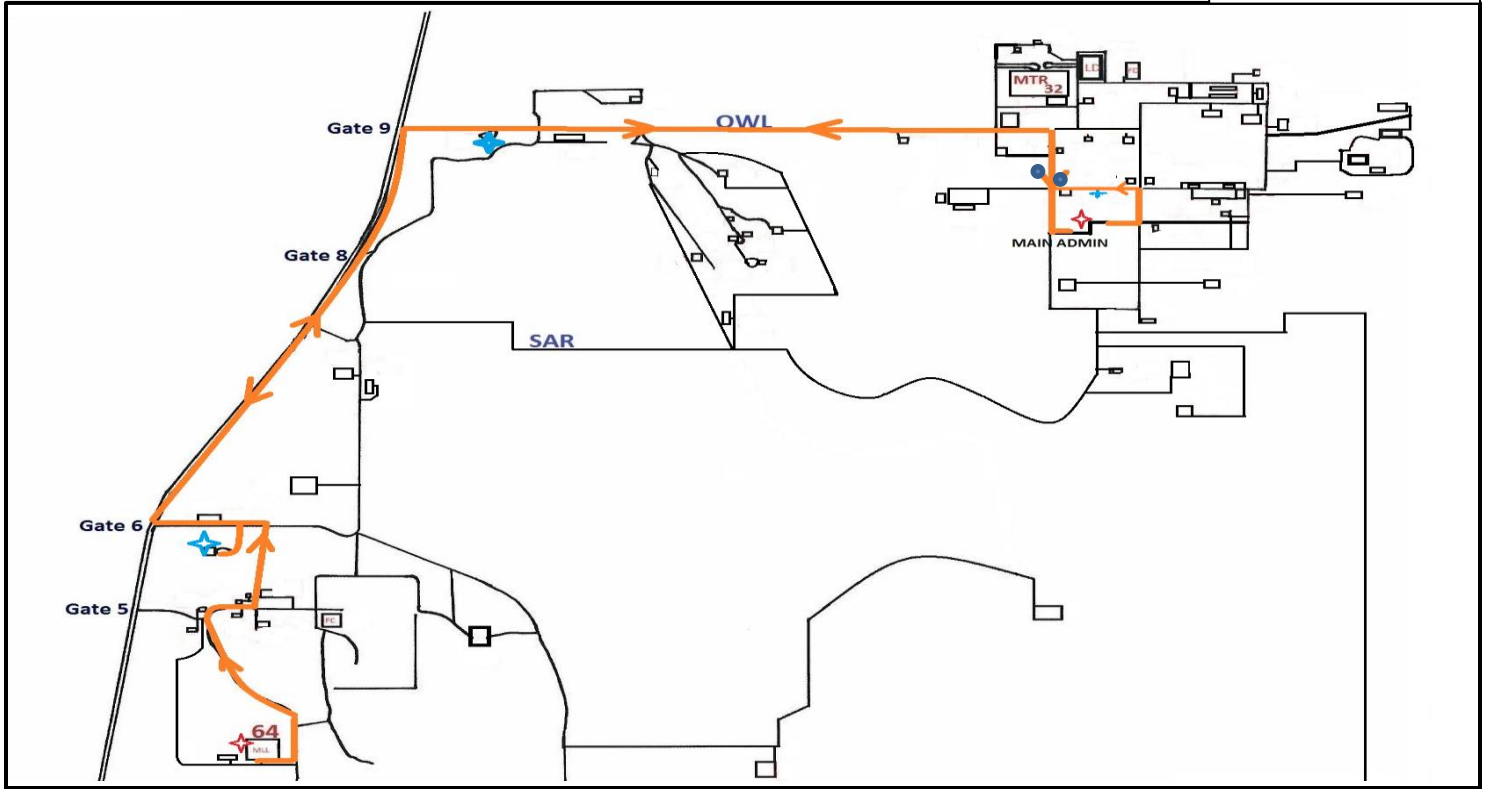

FORT HILLS OPERATIONS

OFF-PEAK LOGAN SHUTTLE

Effective Dec 13th

MAIN ADMIN	GATE 9	STOP 15	LOGAN LODGE	GATE 9
0:00	0:08	0:15	0:30	0:42
0:30	0:38	0:45	0:00	0:12

ROUTE DETAILS

Route: Logan Shuttle

Stops:

Main Admin

Gate 9

Mine Mtn Stop 15

Logan Lodge

Gate 9

Main Admin

Frequency: Every 30 Mins

Service starts at Main Admin:

08:00 to 15:00

BUS SIGN: LOGAN SHUTTLE

BUS STOP SIGN: 0103

Ground Transportation Contact Number: 780-713-7444

On-Site Shuttle and Lost and Found Number: 780-713-7400