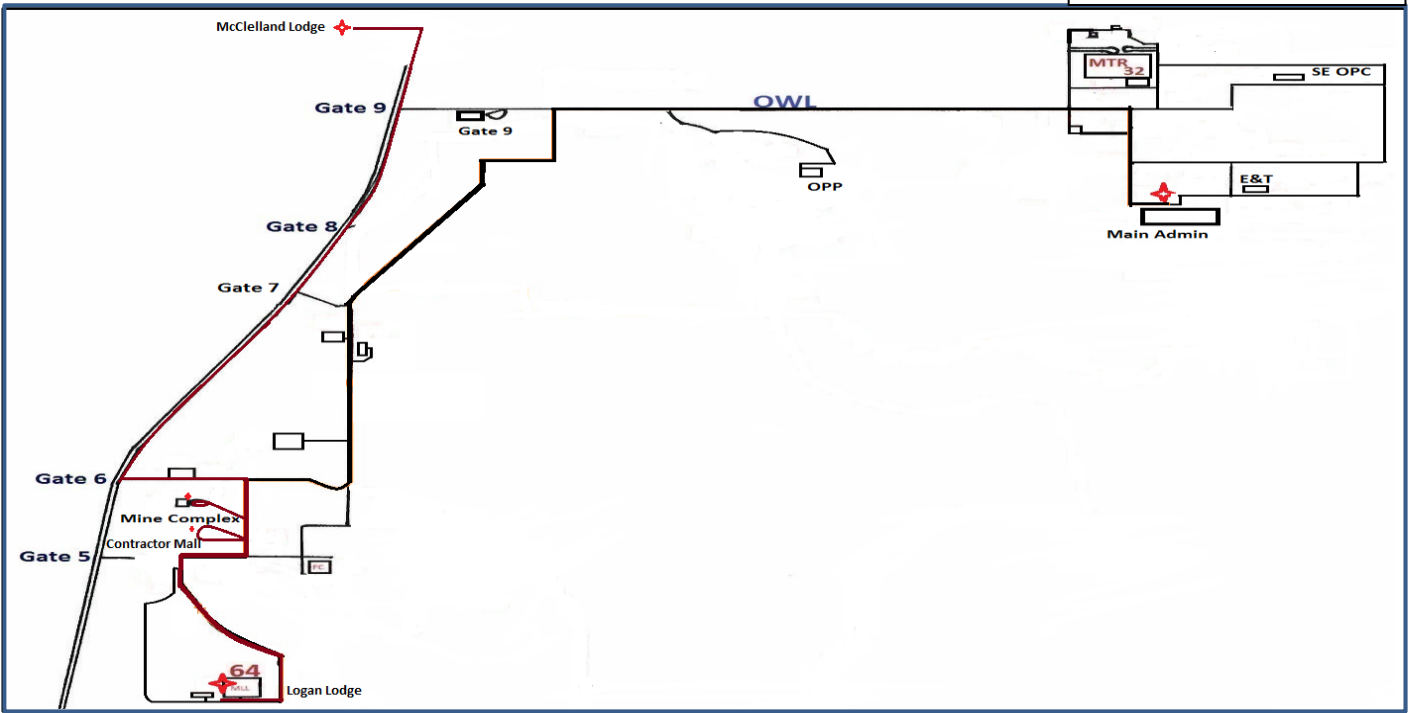

## ROUTE 9

Effective November 22<sup>nd</sup>

064 Logan	015 Mine Complex Unit 14	012 Contractor Mall	078 McClelland	012 Contractor Mall	015 Mine Complex Unit 14	064 Logan
0:30	0:33	0:36	0:00	0:15	0:18	0:30
0:00	0:03	0:06	0:30	0:45	0:48	0:00

\*AM Logan Departure 04:30 to 07:00  
 \*PM Logan Departure 16:30 to 19:00  
 \*AM McClelland Departure 05:00 to 07:30  
 \*PM McClelland Departure 17:00 to 19:30

Ground Transportation Contact Number:  
 780-713-7444  
 On-Site Shuttle and Lost and Found  
 Number: 780-713-7400

**ROUTE DETAILS**  
**ROUTE NO. 9**  
**STOPS:**  
 Logan Lodge  
 Mine Mtn Stop #15  
 Contractor Mall Stop #12  
 McClelland Lodge  
 Contractor Mall Stop #12  
 Mine Mtn Stop #15  
 Logan Lodge  
**FREQUENCY:**  
 EVERY 30 MINUTES  
**BUS SIGN: ROUTE 9**