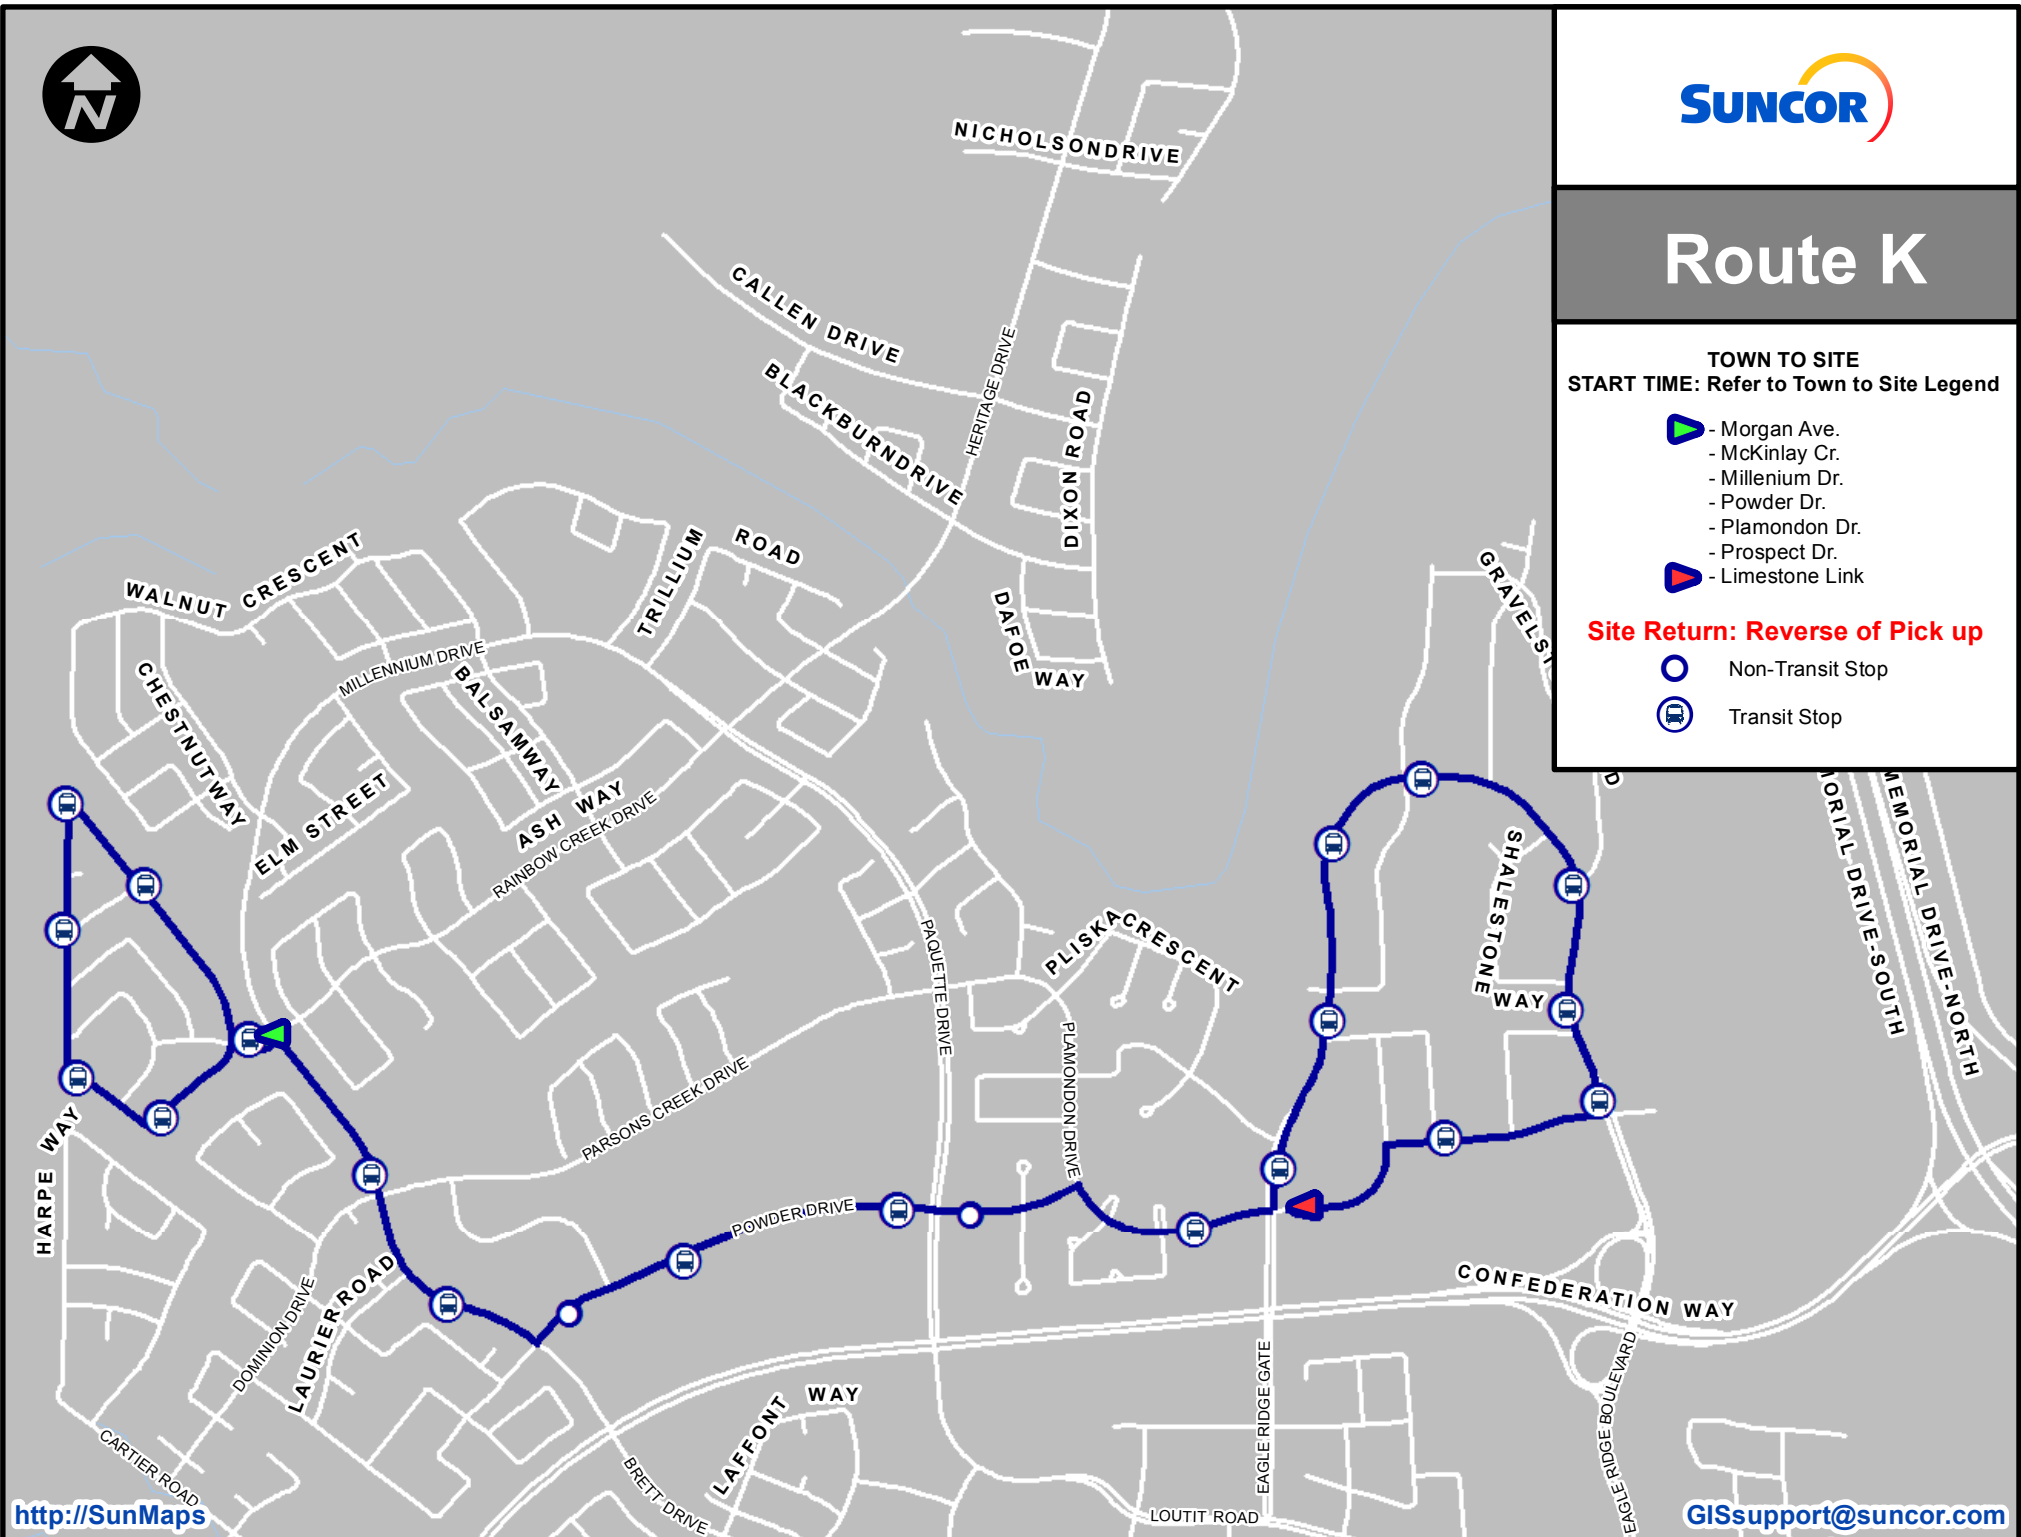

## Route K - 2 West

### TOWN TO SITE

START TIME: Refer to Town to Site Legend

- McKinlay Cr.
- Millenium Dr.
- Powder Dr.

**Site Return: Reverse of Pick up**

- Non-Transit Stop
- Transit Stop

# Route K-3 & K-4 West

### TOWN TO SITE

START TIME: Refer to Town to Site Legend

- Powder Dr.
- Plamondon Dr.
- Prospect Dr.
- Limestone Link