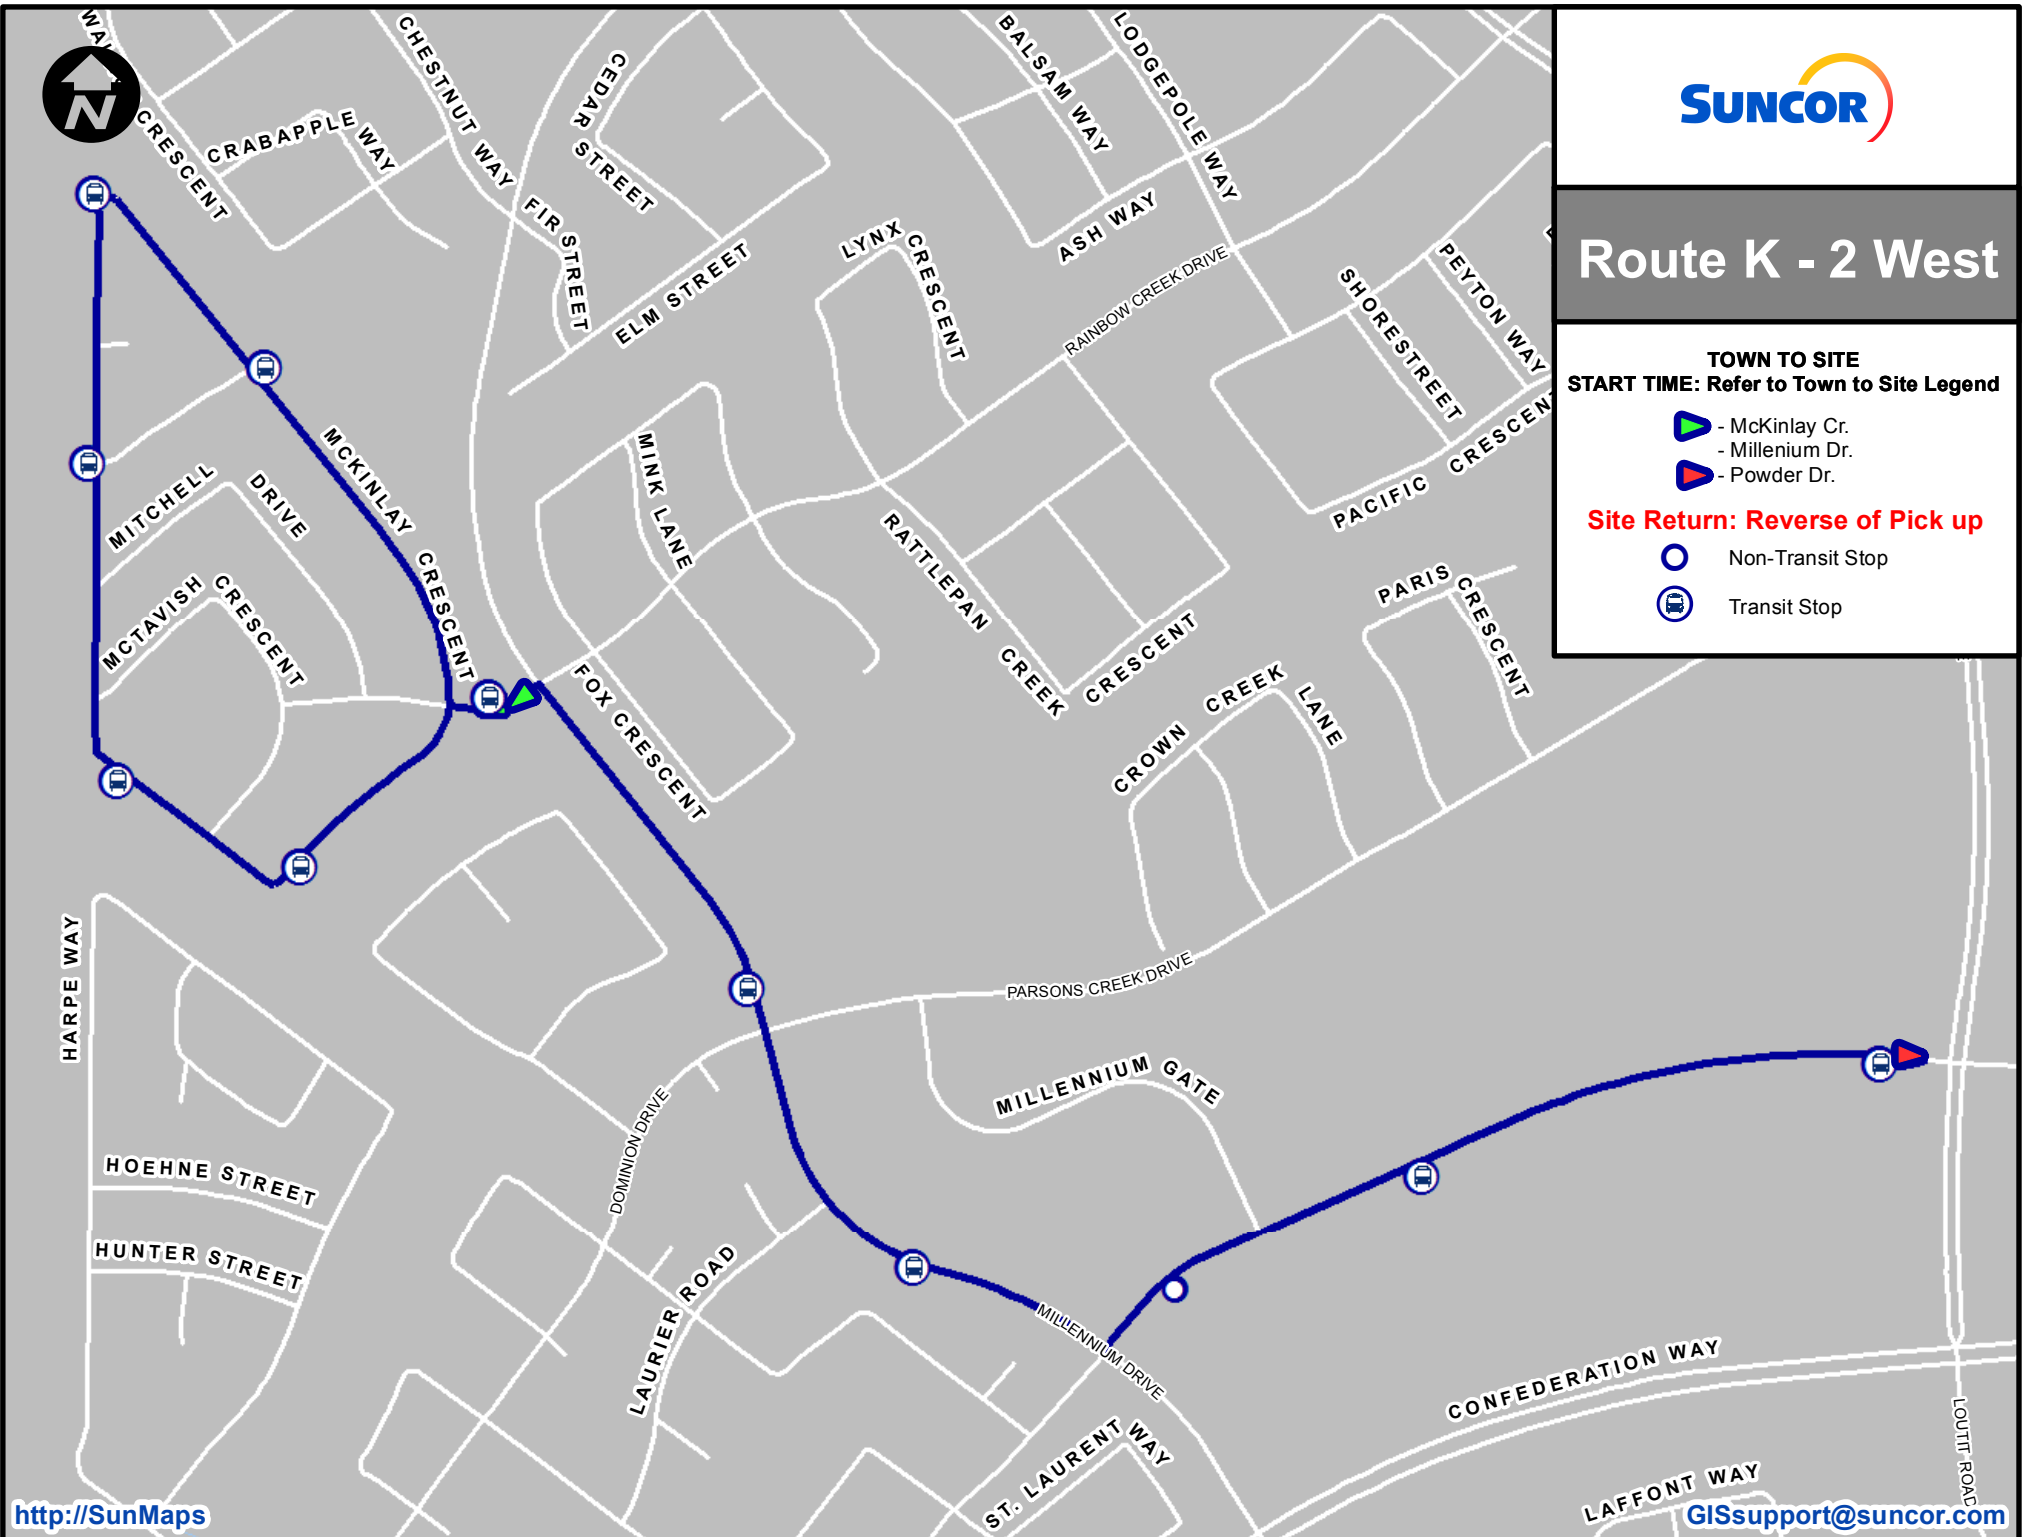

## Route K - 2 West

### TOWN TO SITE

START TIME: Refer to Town to Site Legend

- McKinlay Cr.
- Millenium Dr.
- Powder Dr.

**Site Return: Reverse of Pick up**

- Non-Transit Stop
- Transit Stop

# Route K-3 & K-4 West

### TOWN TO SITE

START TIME: Refer to Town to Site Legend

- Powder Dr.
- Plamondon Dr.
- Prospect Dr.
- Limestone Link