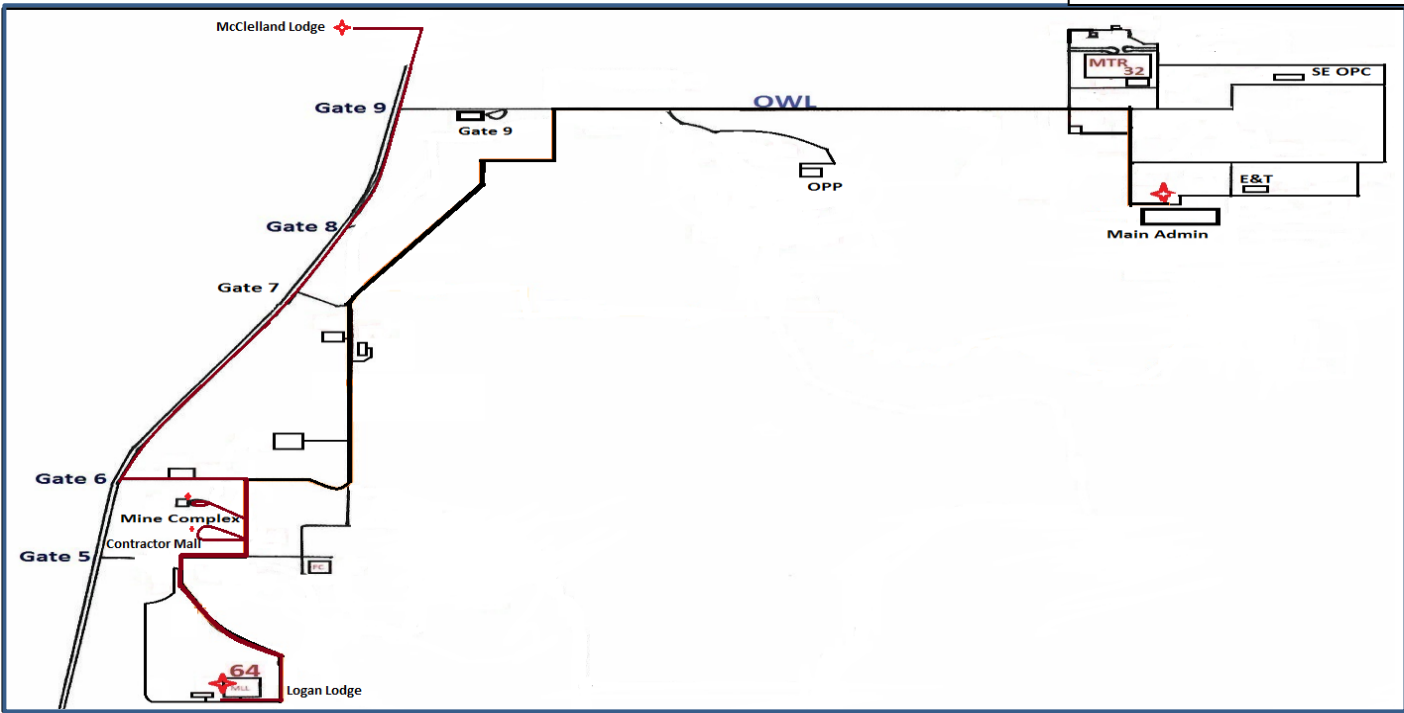

FORT HILLS OPERATIONS

ROUTE 9

Effective November 22nd

064 Logan	015 Mine Complex Unit 14	012 Contractor Mall	078 McClelland	012 Contractor Mall	015 Mine Complex Unit 14	064 Logan
0:30	0:33	0:36	0:00	0:15	0:18	0:30
0:00	0:03	0:06	0:30	0:45	0:48	0:00

*AM Logan Departure 04:30 to 07:00
 *PM Logan Departure 16:30 to 19:00

Ground Transportation Contact Number:
 780-713-7444
 On-Site Shuttle and Lost and Found
 Number: 780-713-7400

ROUTE DETAILS

ROUTE NO. 9

STOPS:
 Logan Lodge
 Mine Mtn Stop #15
 Contractor Mall Stop #12
 McClelland Lodge
 Contractor Mall Stop #12
 Mine Mtn Stop #15
 Logan Lodge

FREQUENCY:
 EVERY 30 MINUTES

BUS SIGN: ROUTE 9