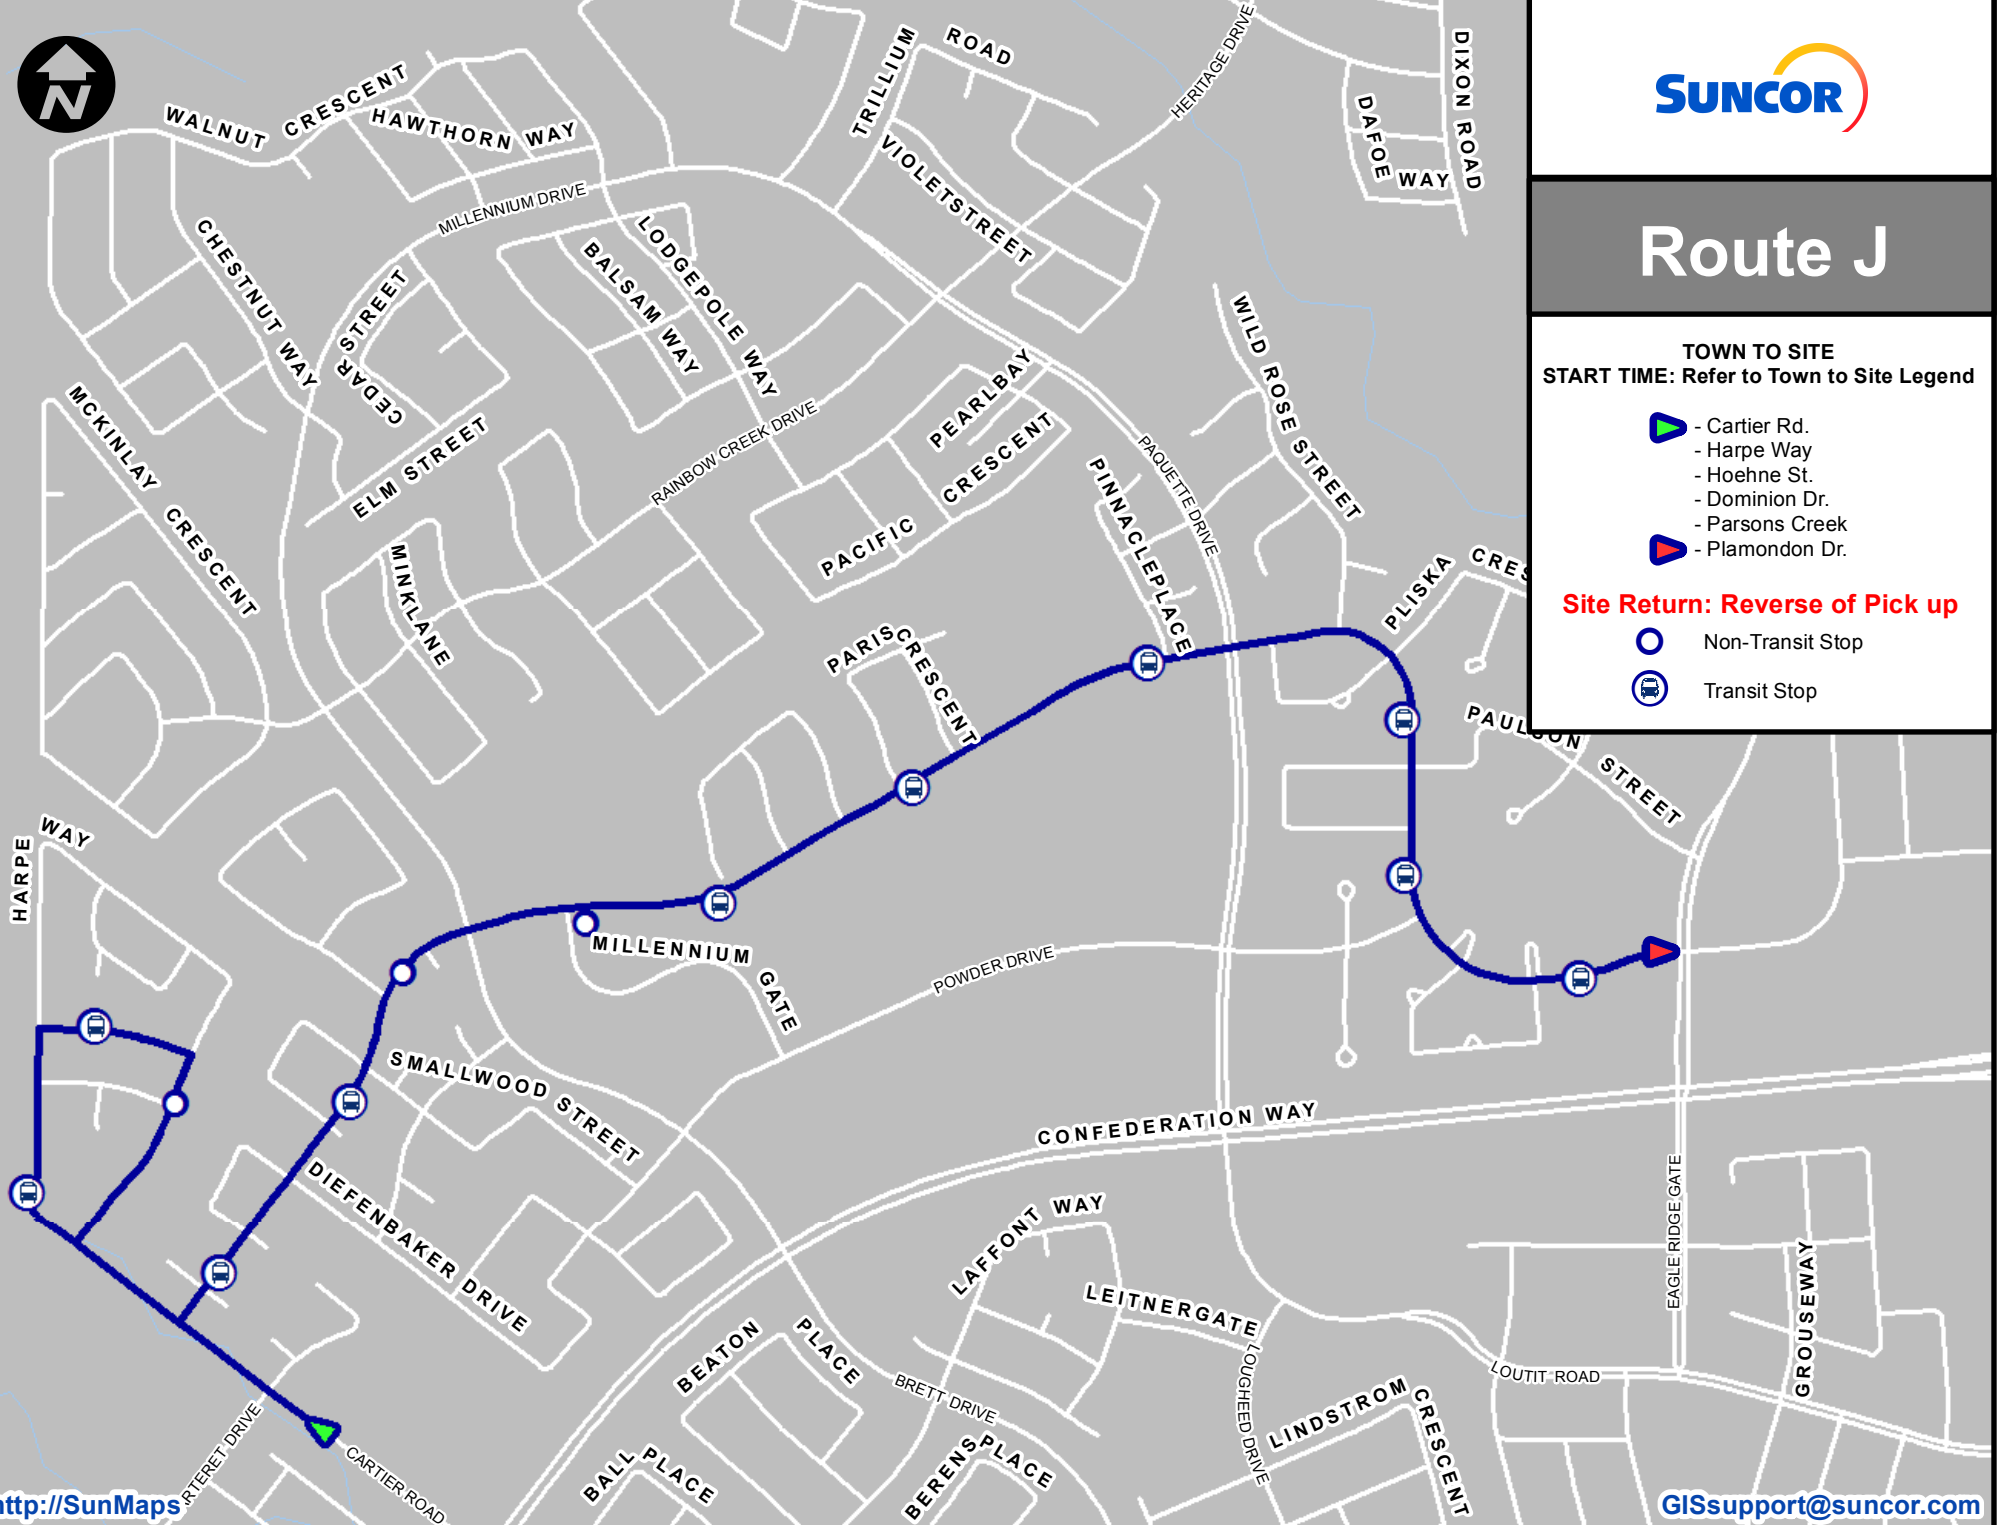

Route J

TOWN TO SITE
START TIME: Refer to Town to Site Legend

-  - Cartier Rd.
-  - Harpe Way
-  - Hoehne St.
-  - Dominion Dr.
-  - Parsons Creek
-  - Plamondon Dr.

Site Return: Reverse of Pick up

-  Non-Transit Stop
-  Transit Stop

Route J - 2 West

TOWN TO SITE

START TIME: Refer to Town to Site Legend

-  - Cartier Rd.
-  - Harpe Way
-  - Hoehne St.
-  - Dominion Dr.

Site Return: Reverse of Pick up

-  Non-Transit Stop
-  Transit Stop

Route J - 3 West

TOWN TO SITE
START TIME: Refer to Town to Site Legend

-  - Parsons Creek
-  - Plamondon Dr.

Site Return: Reverse of Pick up

-  Non-Transit Stop
-  Transit Stop