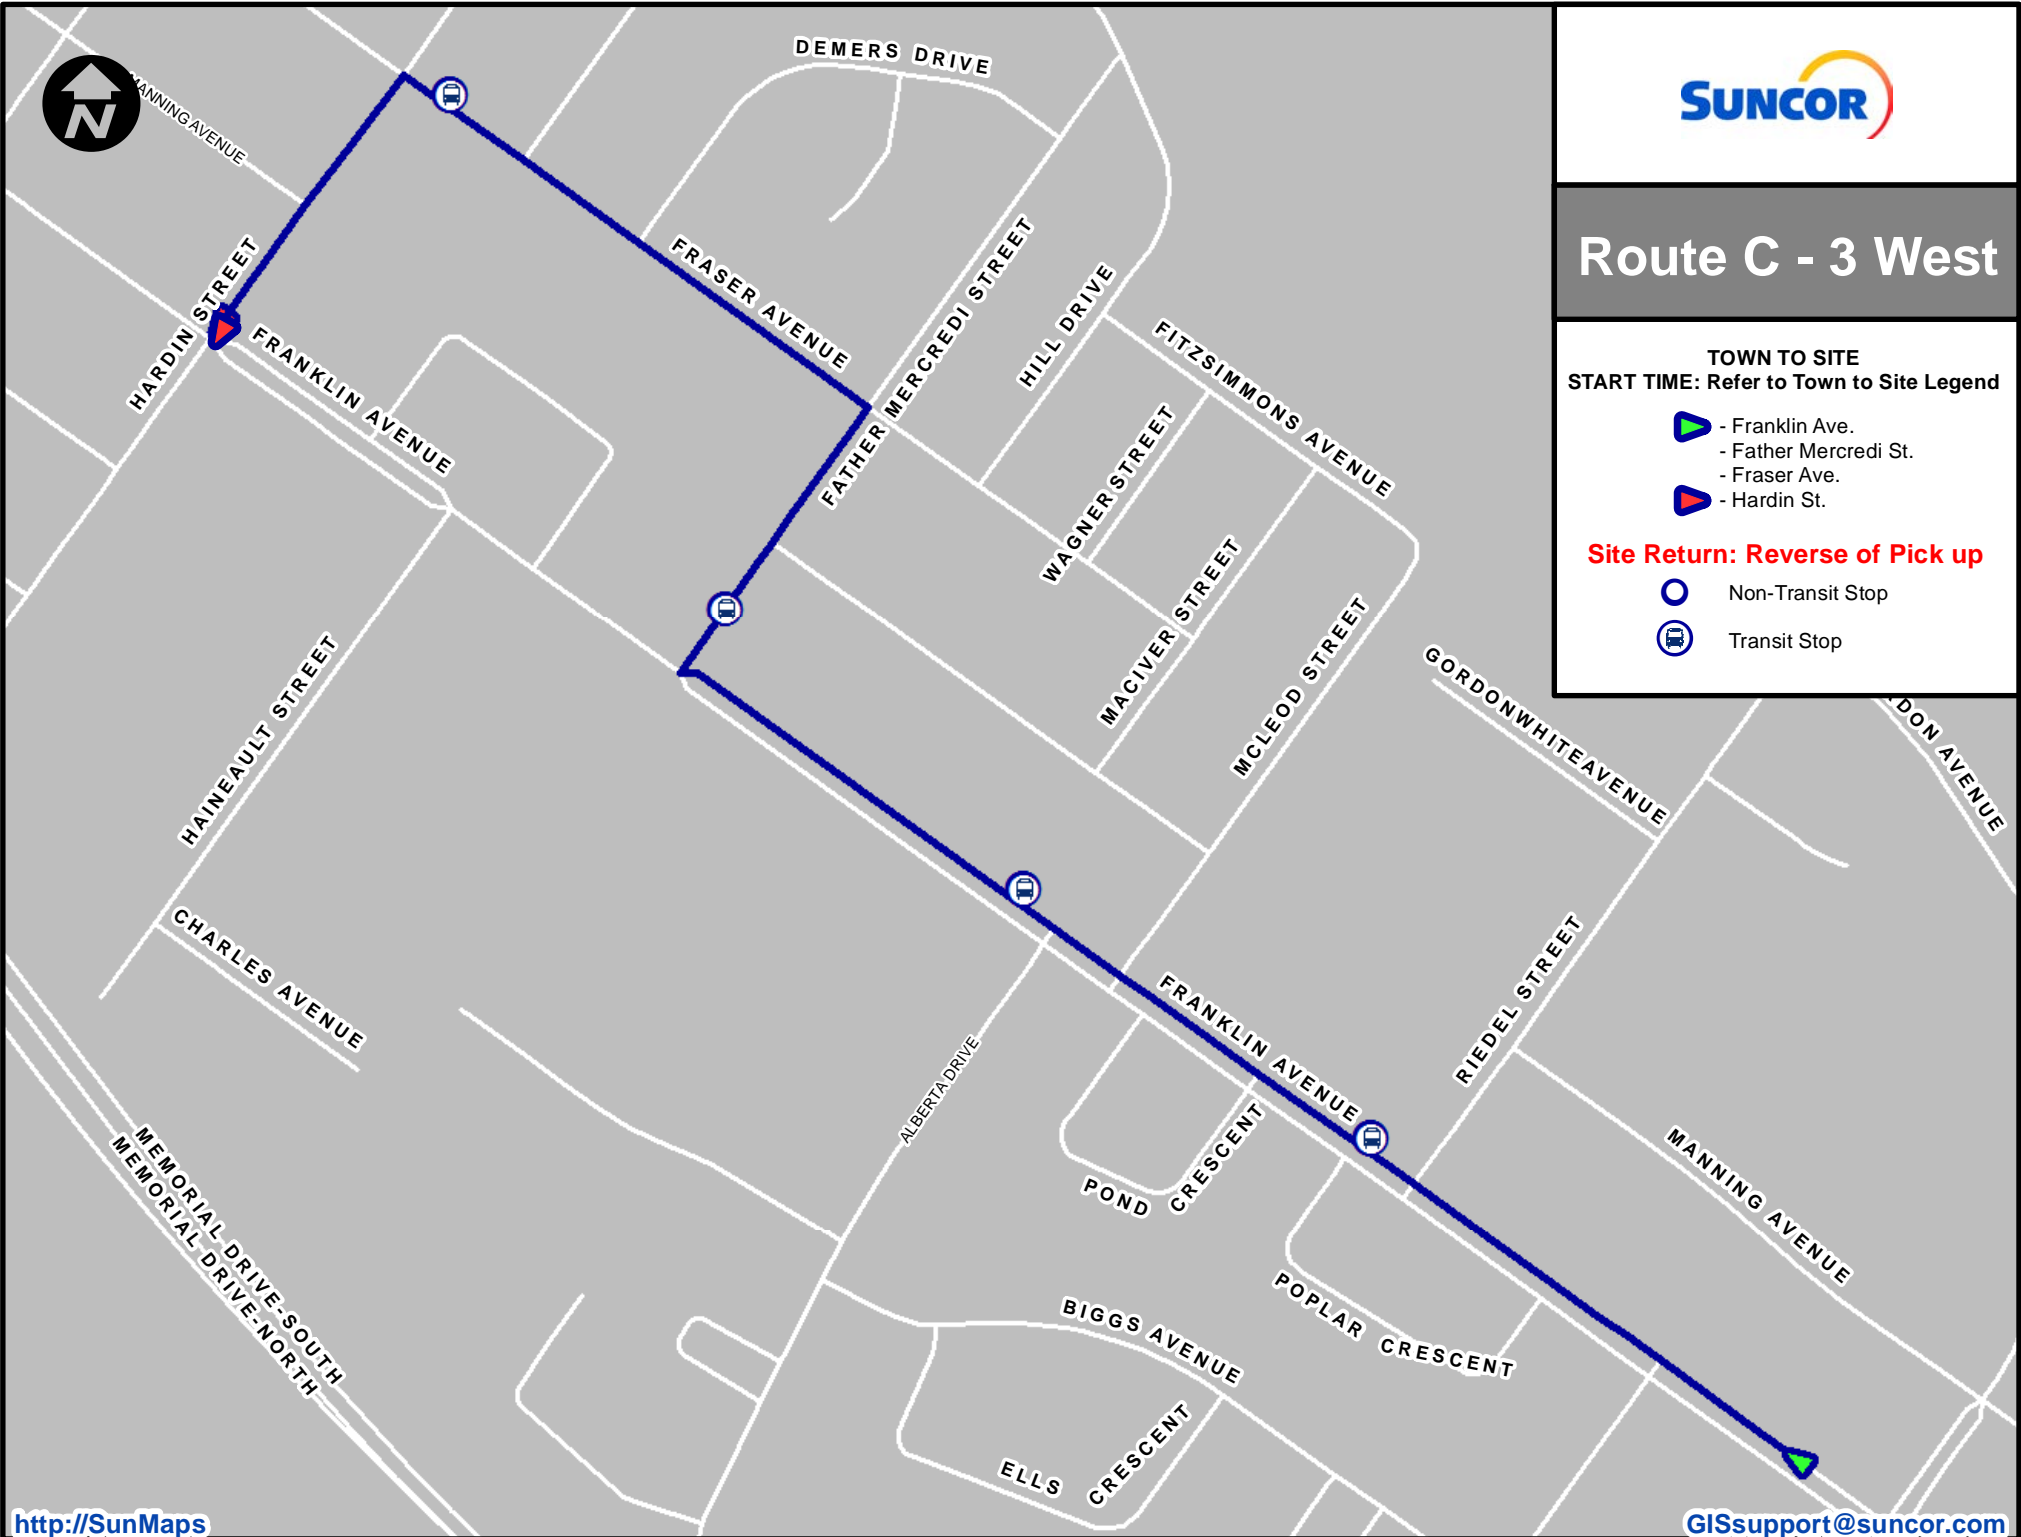

Route C - 3 West

TOWN TO SITE
START TIME: Refer to Town to Site Legend

- Franklin Ave.
- Father Mercredi St.
- Fraser Ave.
- Hardin St.

Site Return: Reverse of Pick up

- Non-Transit Stop
- Transit Stop