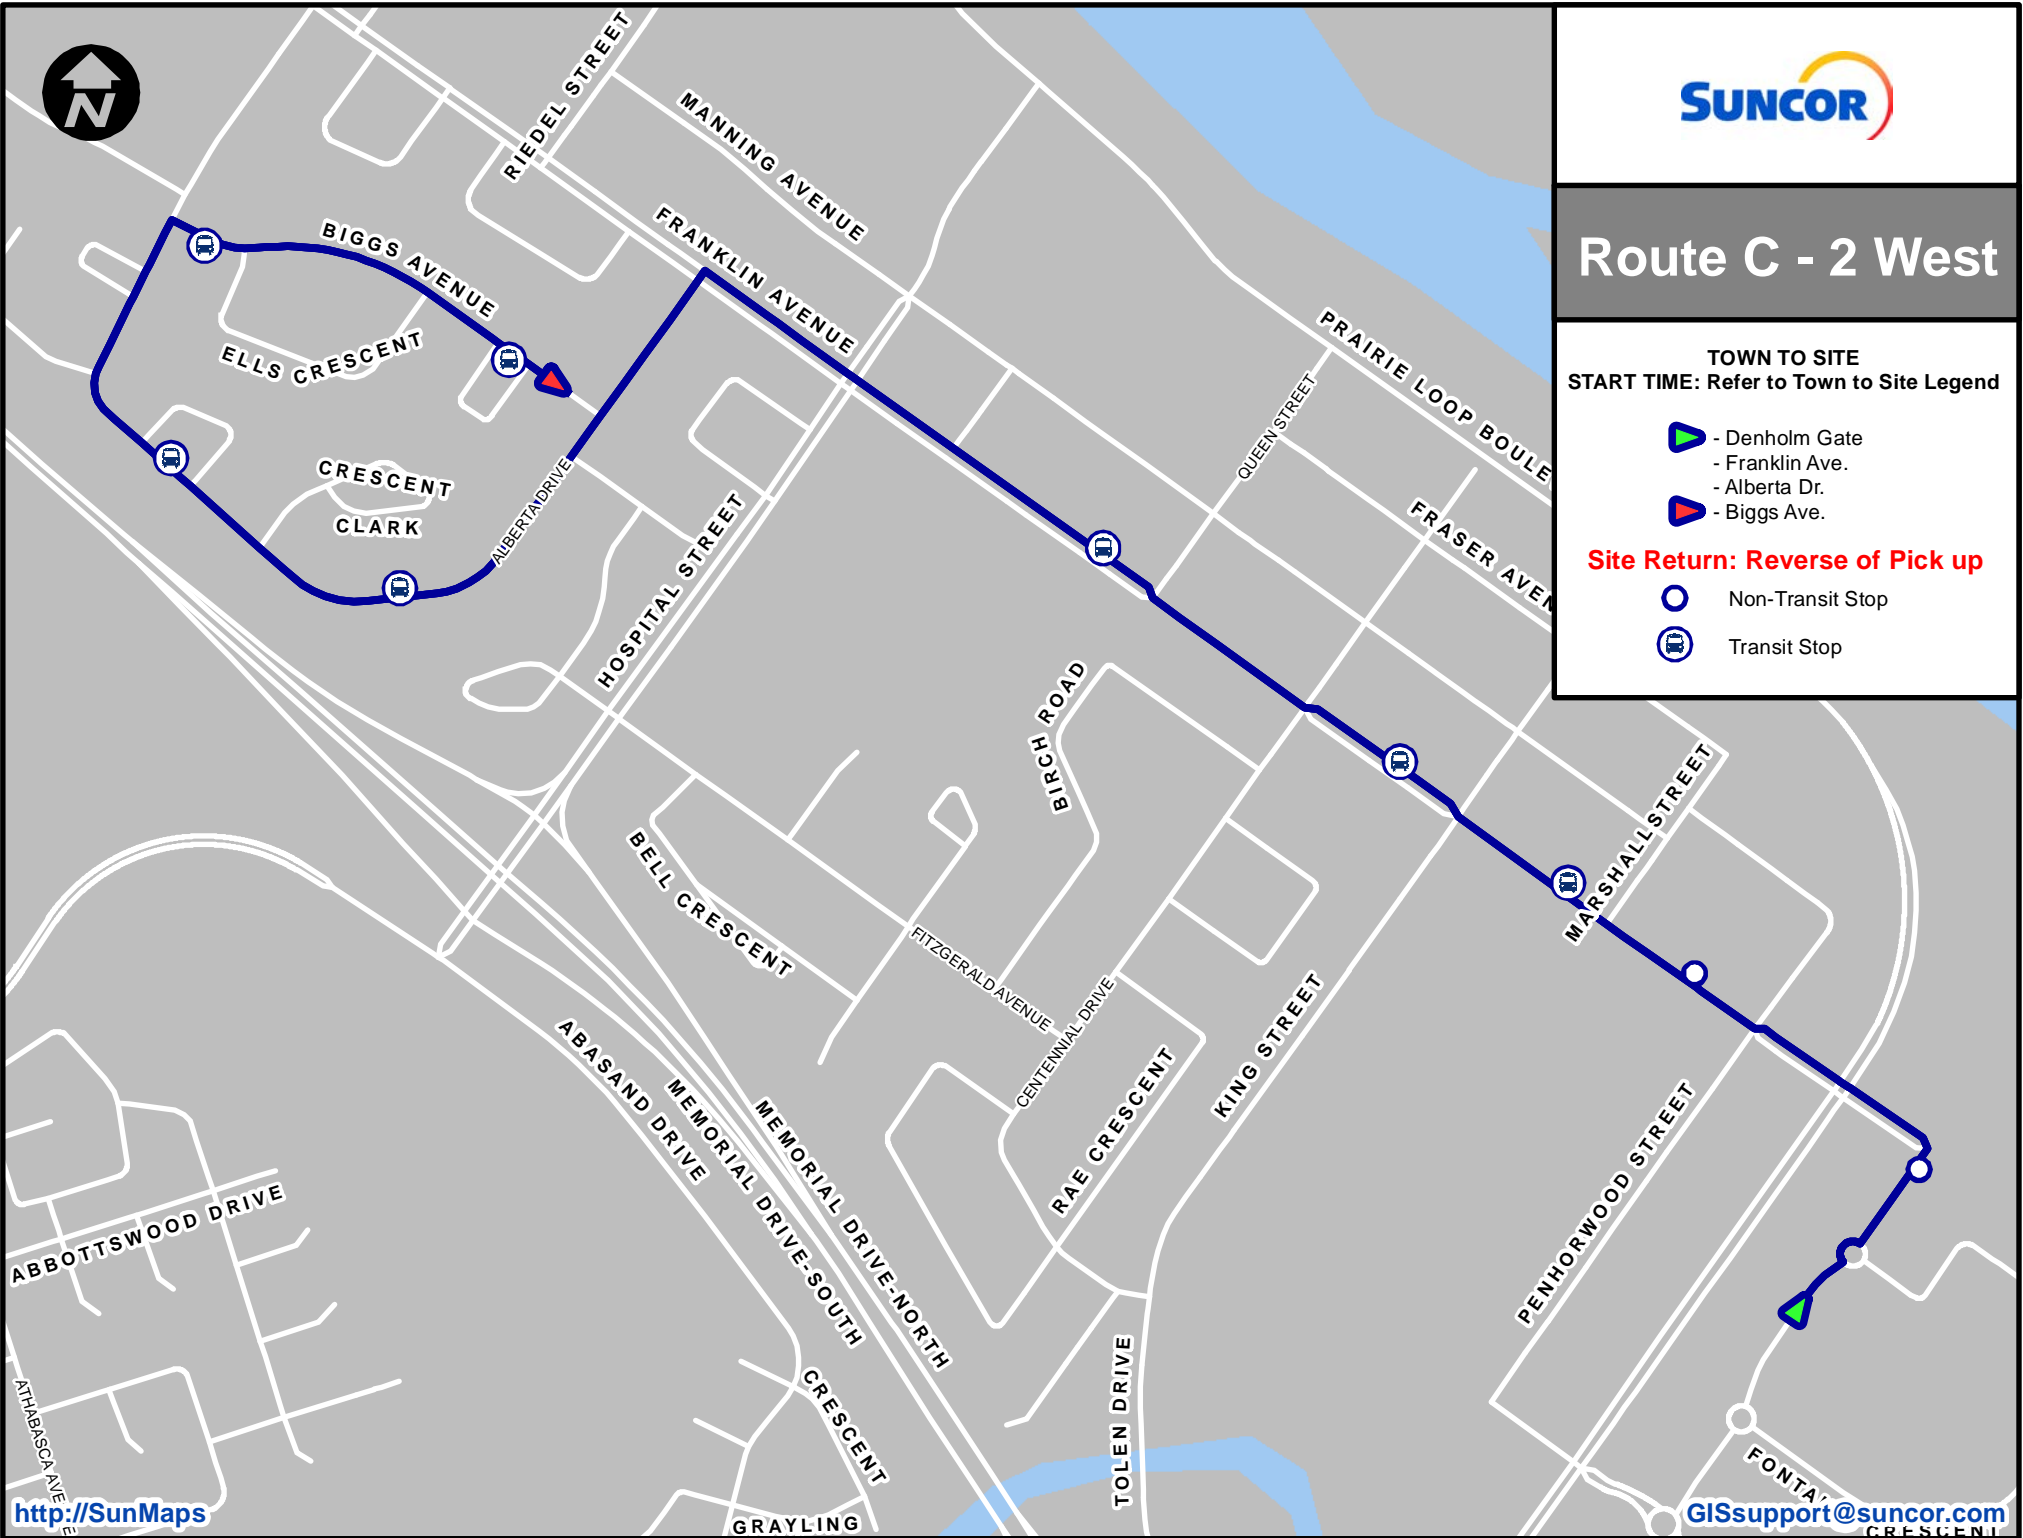

Route C

TOWN TO SITE

START TIME: Refer to Town to Site Legend

-  - Denholm Gate
- Franklin Ave.
- Alberta Dr.
- Biggs Ave.
- Franklin Ave.
- Father Mercredi St.
- Fraser Ave.
-  - Richard St.

Site Return: Reverse of Pick up

-  Non-Transit Stop
-  Transit Stop

Route C West

TOWN TO SITE
START TIME: 07:45 Day Shift

- Denholm Gate
- Franklin Ave.
- Alberta Dr.
- Biggs Ave.
- Franklin Ave.
- Father Mercredi St.
- Fraser Ave.
- Richard St.

Site Return: Reverse of Pick up

- Non-Transit Stop
- Transit Stop

Route C - 2 West

TOWN TO SITE
START TIME: Refer to Town to Site Legend

- Denholm Gate
- Franklin Ave.
- Alberta Dr.
- Biggs Ave.

Site Return: Reverse of Pick up

- Non-Transit Stop
- Transit Stop

Route C - 3 West

TOWN TO SITE
START TIME: Refer to Town to Site Legend

-  - Franklin Ave.
-  - Father Mercredi St.
-  - Fraser Ave.
-  - Hardin St.

Site Return: Reverse of Pick up