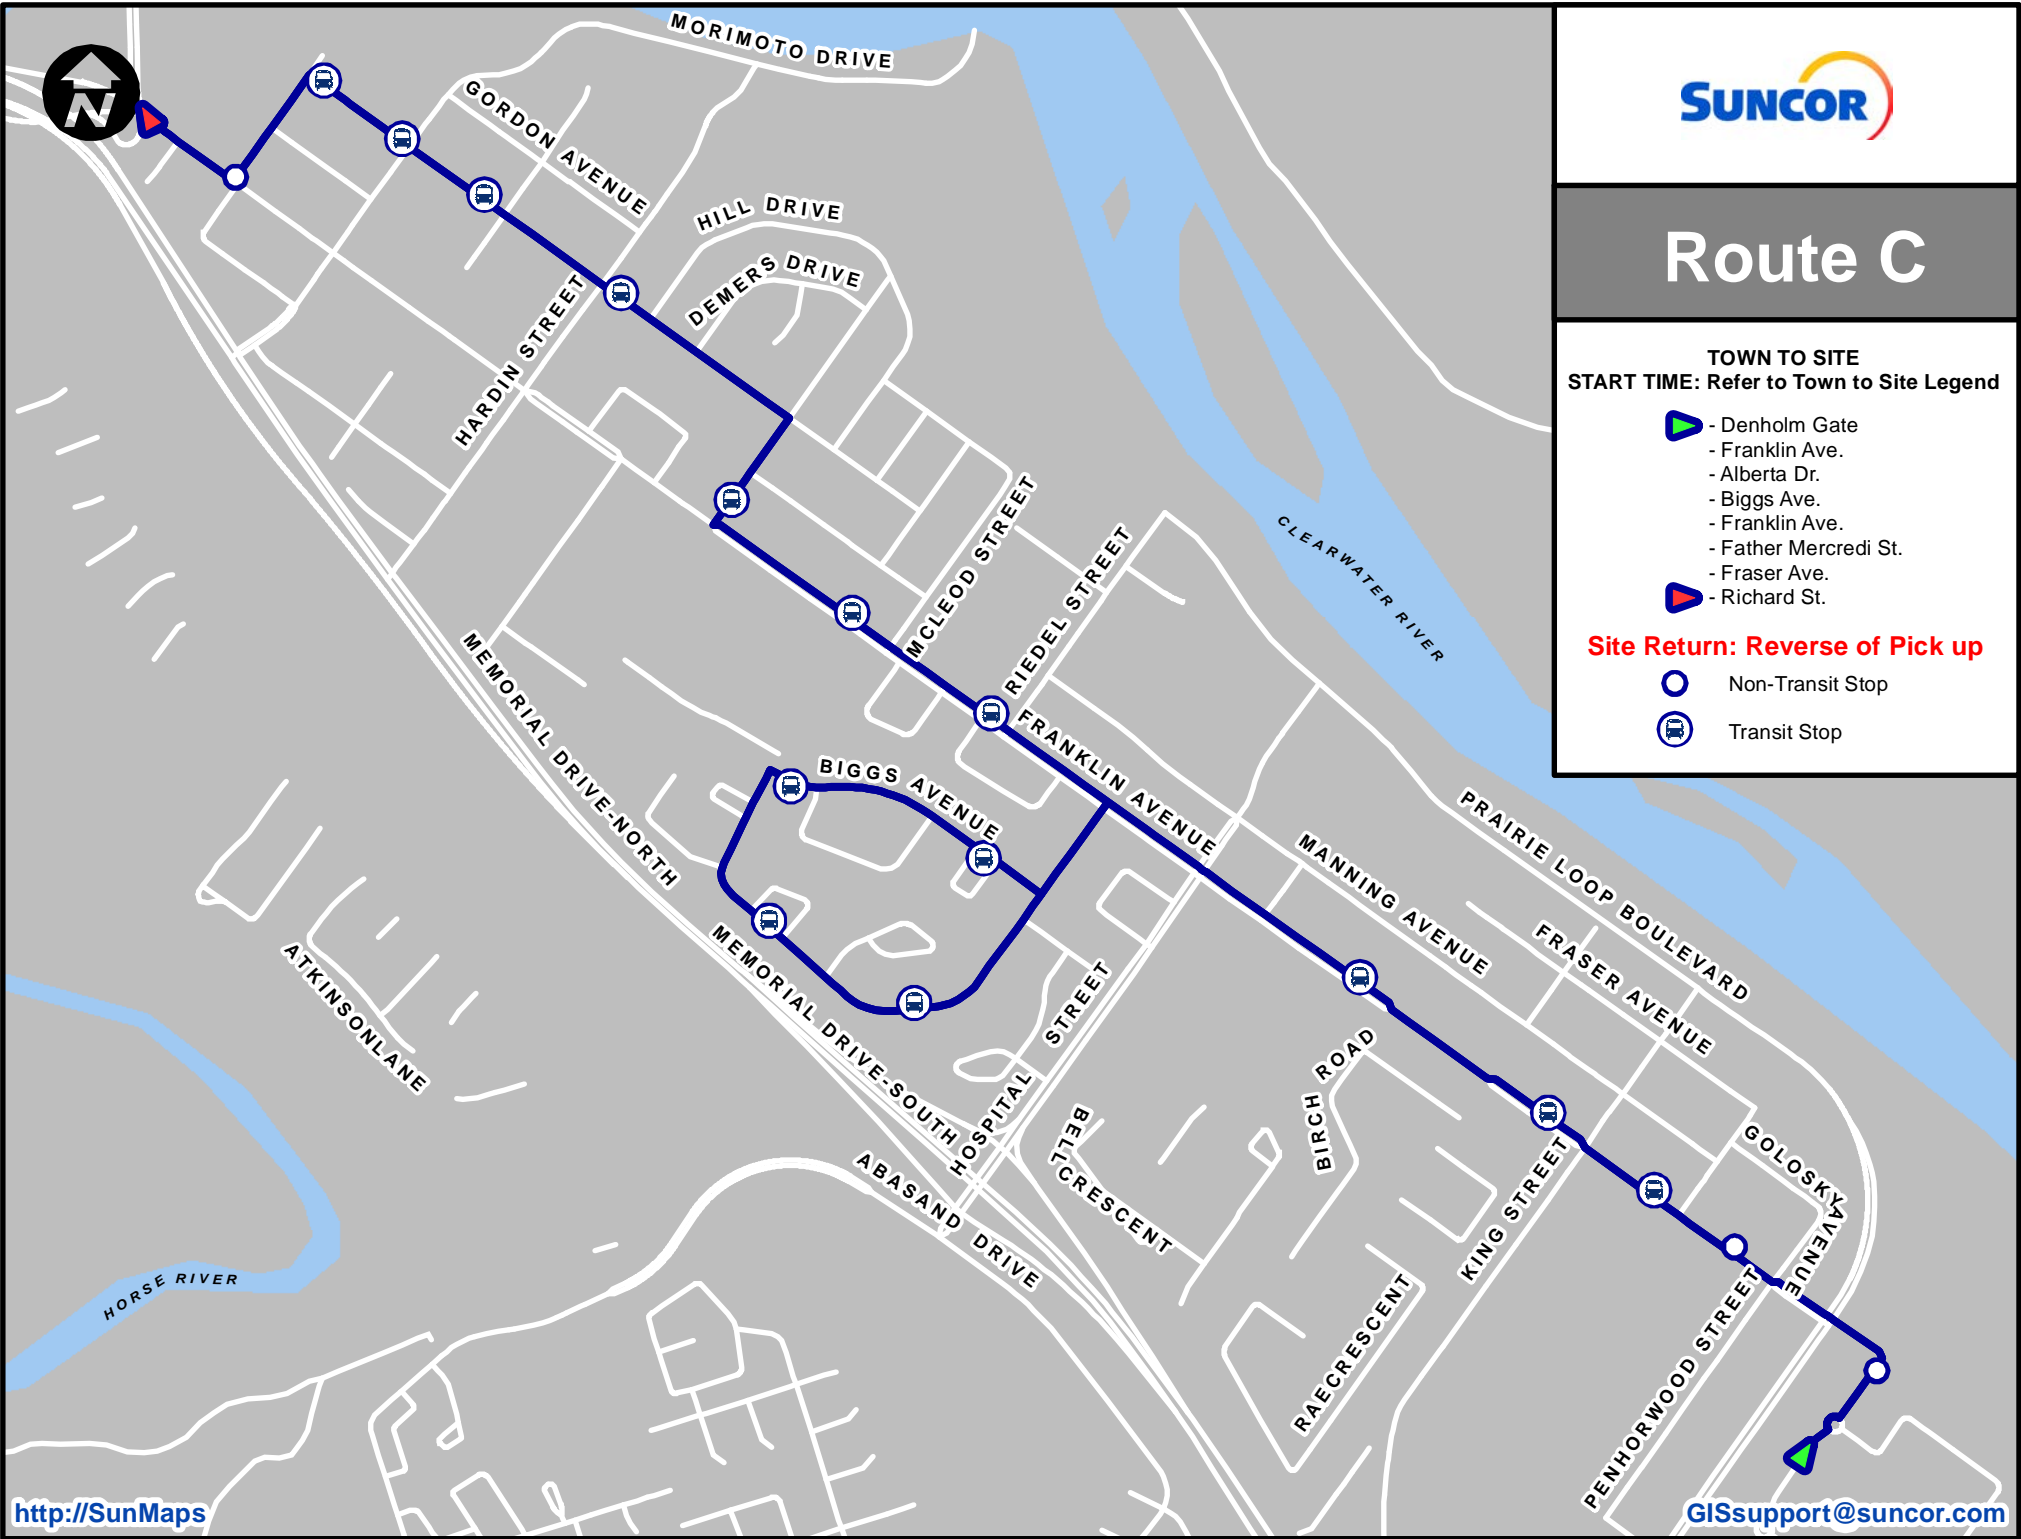

Route C

TOWN TO SITE

START TIME: Refer to Town to Site Legend

-  - Denholm Gate
- Franklin Ave.
- Alberta Dr.
- Biggs Ave.
- Franklin Ave.
- Father Mercredi St.
- Fraser Ave.
-  - Richard St.

Site Return: Reverse of Pick up

-  Non-Transit Stop
-  Transit Stop

Route C West

TOWN TO SITE
START TIME: 07:45 Day Shift

- Denholm Gate
- Franklin Ave.
- Alberta Dr.
- Biggs Ave.
- Franklin Ave.
- Father Mercredi St.
- Fraser Ave.
- Richard St.

- Non-Transit Stop
- Transit Stop

Route C - 3 West

TOWN TO SITE
START TIME: Refer to Town to Site Legend

-  - Franklin Ave.
-  - Father Mercredi St.
-  - Fraser Ave.
-  - Hardin St.

Site Return: Reverse of Pick up

-  Non-Transit Stop
-  Transit Stop

Route C - 4 West

TOWN TO SITE
START TIME: Refer to Town to Site Legend

-  - Fraser Ave.
-  - Hardin St.
-  - Richard St.

Site Return: Reverse of Pick up

-  Non-Transit Stop
-  Transit Stop