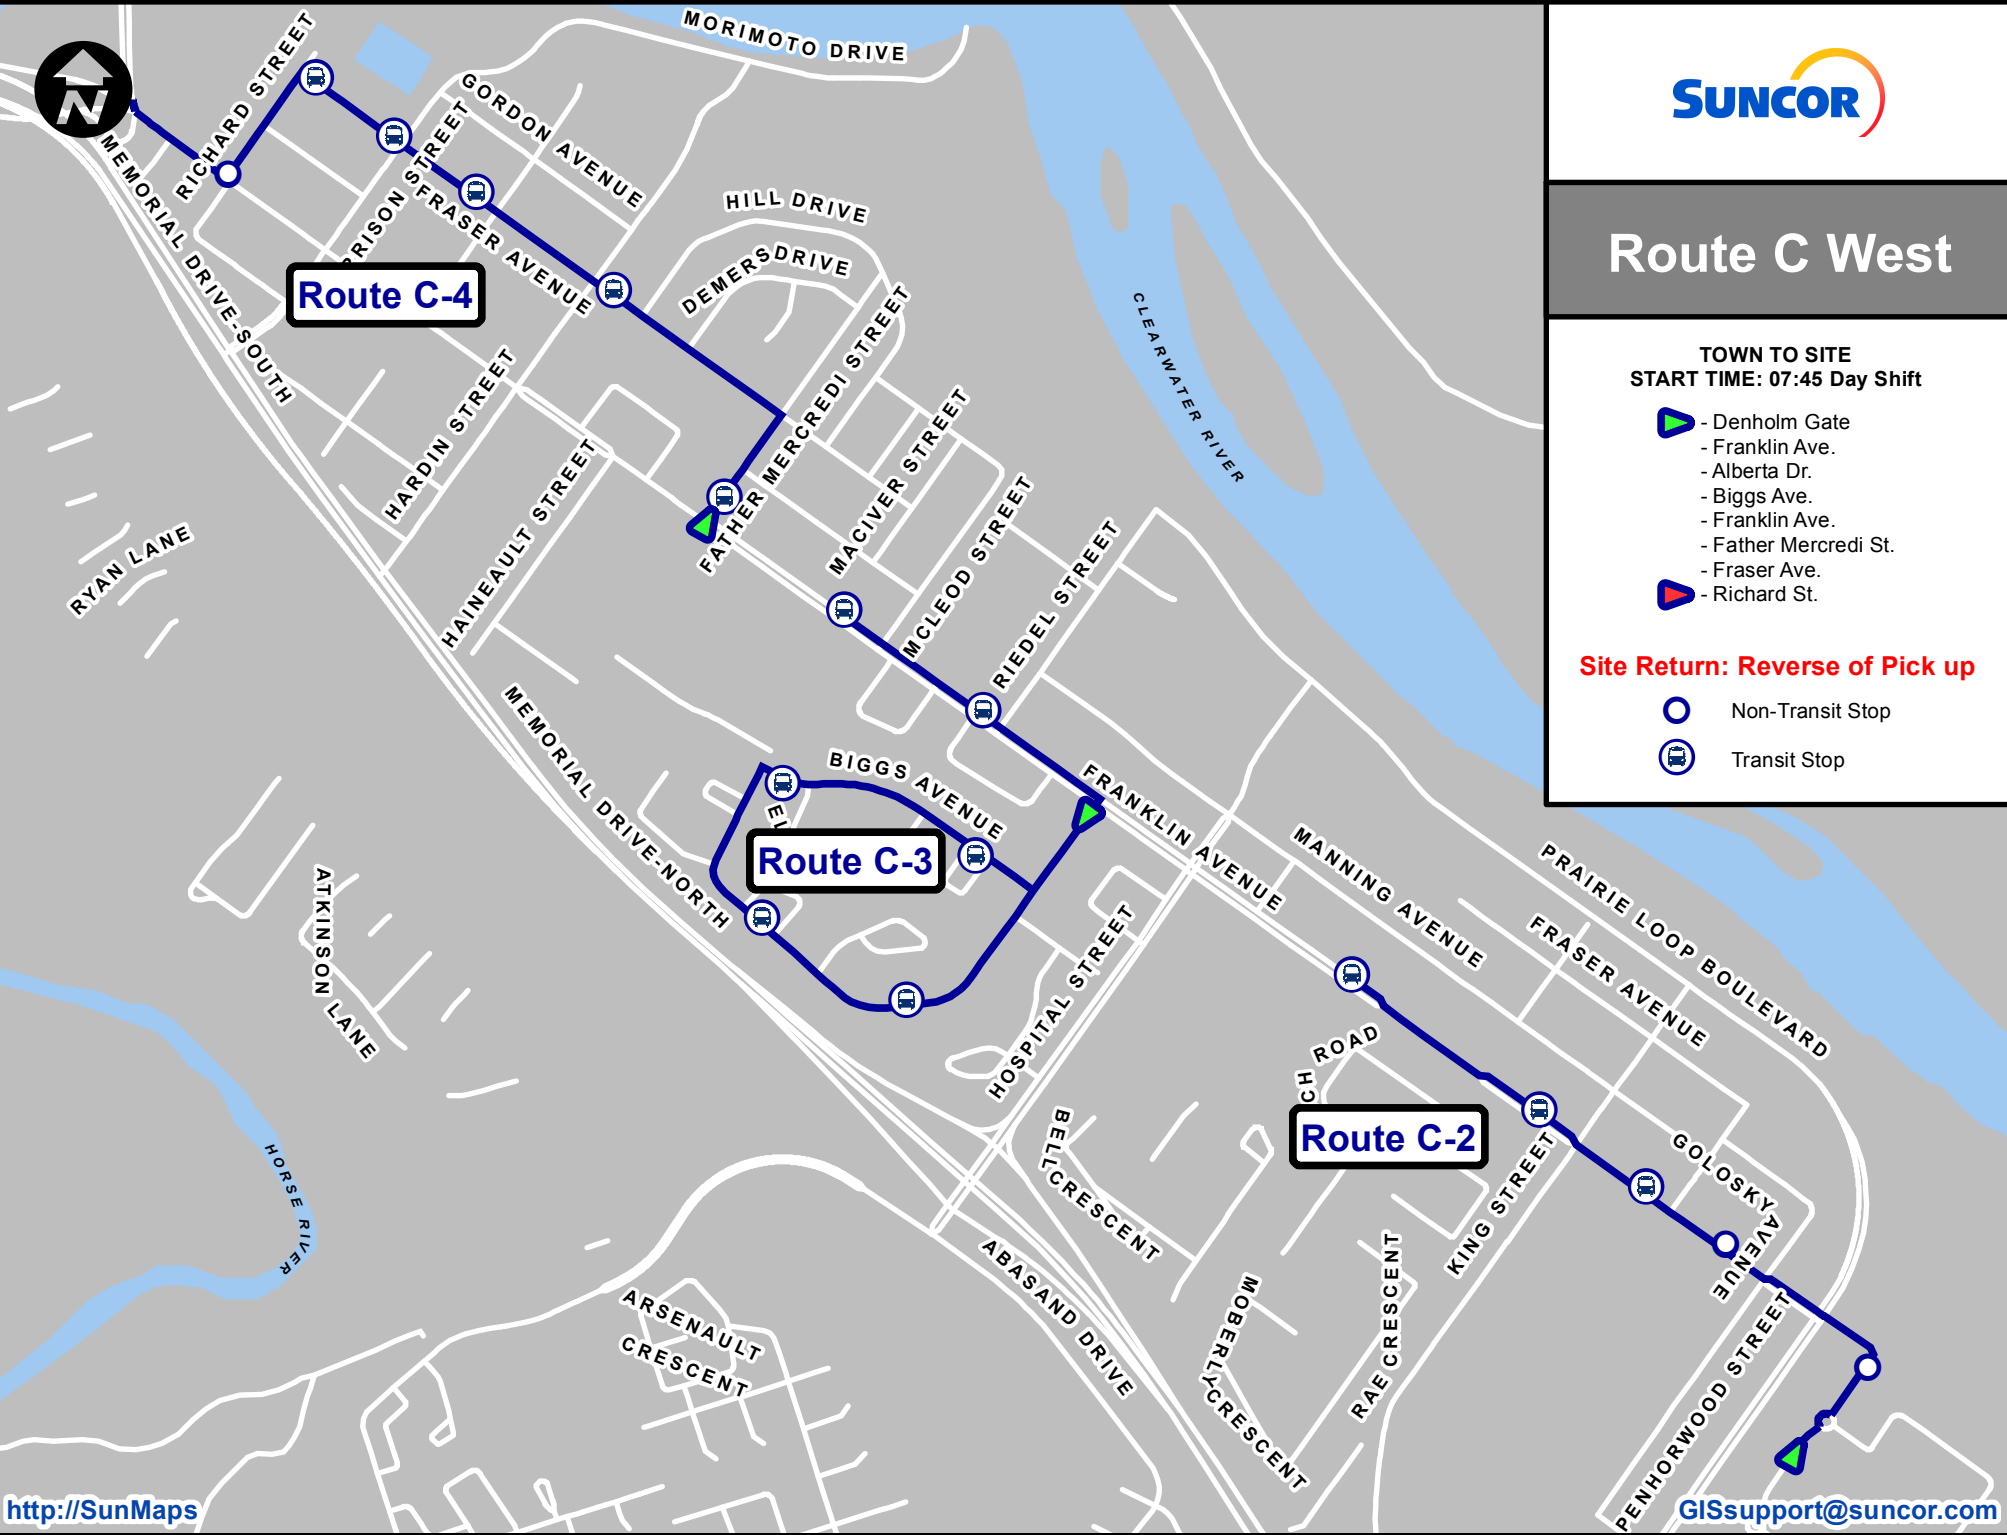

Route C

TOWN TO SITE

START TIME: Refer to Town to Site Legend

-  - Denholm Gate
- Franklin Ave.
- Alberta Dr.
- Biggs Ave.
- Franklin Ave.
- Father Mercredi St.
- Fraser Ave.
-  - Richard St.

Site Return: Reverse of Pick up

-  Non-Transit Stop
-  Transit Stop

Route C West

TOWN TO SITE
START TIME: 07:45 Day Shift

- Denholm Gate
- Franklin Ave.
- Alberta Dr.
- Biggs Ave.
- Franklin Ave.
- Father Mercredi St.
- Fraser Ave.
- Richard St.

Site Return: Reverse of Pick up

- Non-Transit Stop
- Transit Stop

Route C - 2 West

TOWN TO SITE
START TIME: Refer to Town to Site Legend

- Denholm Gate
- Franklin Ave.
- Alberta Dr.
- Biggs Ave.

Site Return: Reverse of Pick up

- Non-Transit Stop
- Transit Stop

Route C - 3 West

TOWN TO SITE
START TIME: Refer to Town to Site Legend

-  - Franklin Ave.
-  - Father Mercredi St.
-  - Fraser Ave.
-  - Hardin St.

Site Return: Reverse of Pick up