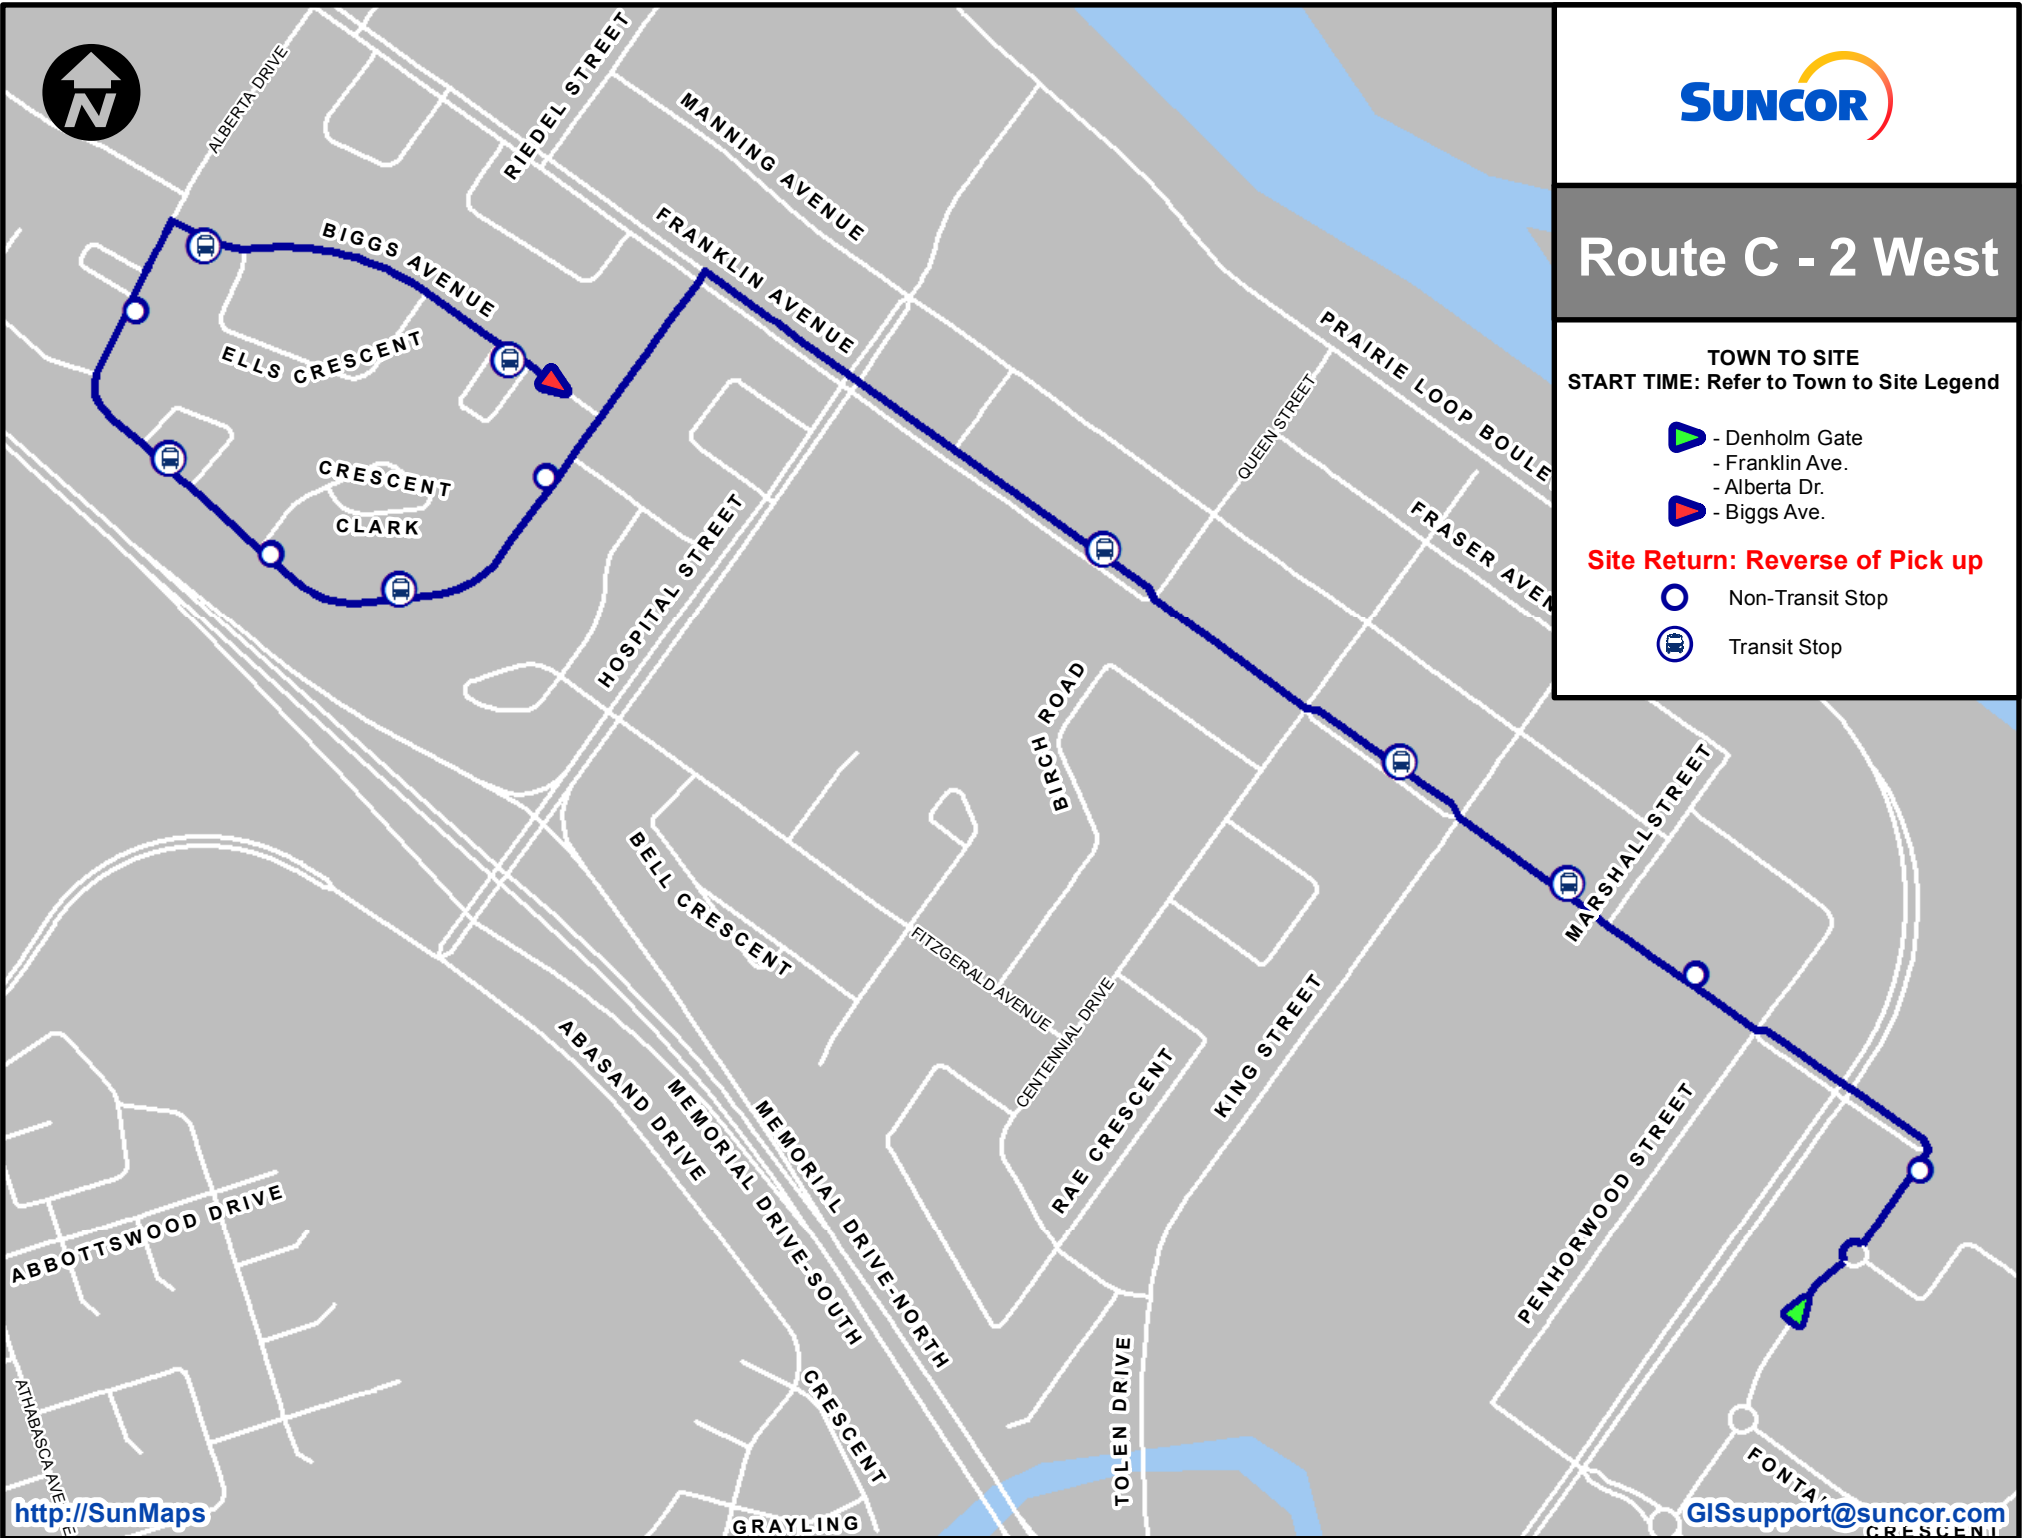

Route C

TOWN TO SITE

START TIME: Refer to Town to Site Legend

-  - Denholm Gate
- Franklin Ave.
- Alberta Dr.
- Biggs Ave.
- Franklin Ave.
- Father Mercredi St.
- Fraser Ave.
-  - Richard St.

Site Return: Reverse of Pick up

-  Non-Transit Stop
-  Transit Stop

Route C - 2 West

TOWN TO SITE
START TIME: Refer to Town to Site Legend

- Denholm Gate
- Franklin Ave.
- Alberta Dr.
- Biggs Ave.

Site Return: Reverse of Pick up

- Non-Transit Stop
- Transit Stop

Route C - 3 West

TOWN TO SITE
START TIME: Refer to Town to Site Legend

-  - Franklin Ave.
- Father Mercredi St.
- Fraser Ave.
-  - Hardin St.

Site Return: Reverse of Pick up

-  Non-Transit Stop
-  Transit Stop

Route C - 4 West

TOWN TO SITE
START TIME: Refer to Town to Site Legend

-  - Fraser Ave.
-  - Hardin St.
-  - Richard St.

Site Return: Reverse of Pick up

-  Non-Transit Stop
-  Transit Stop