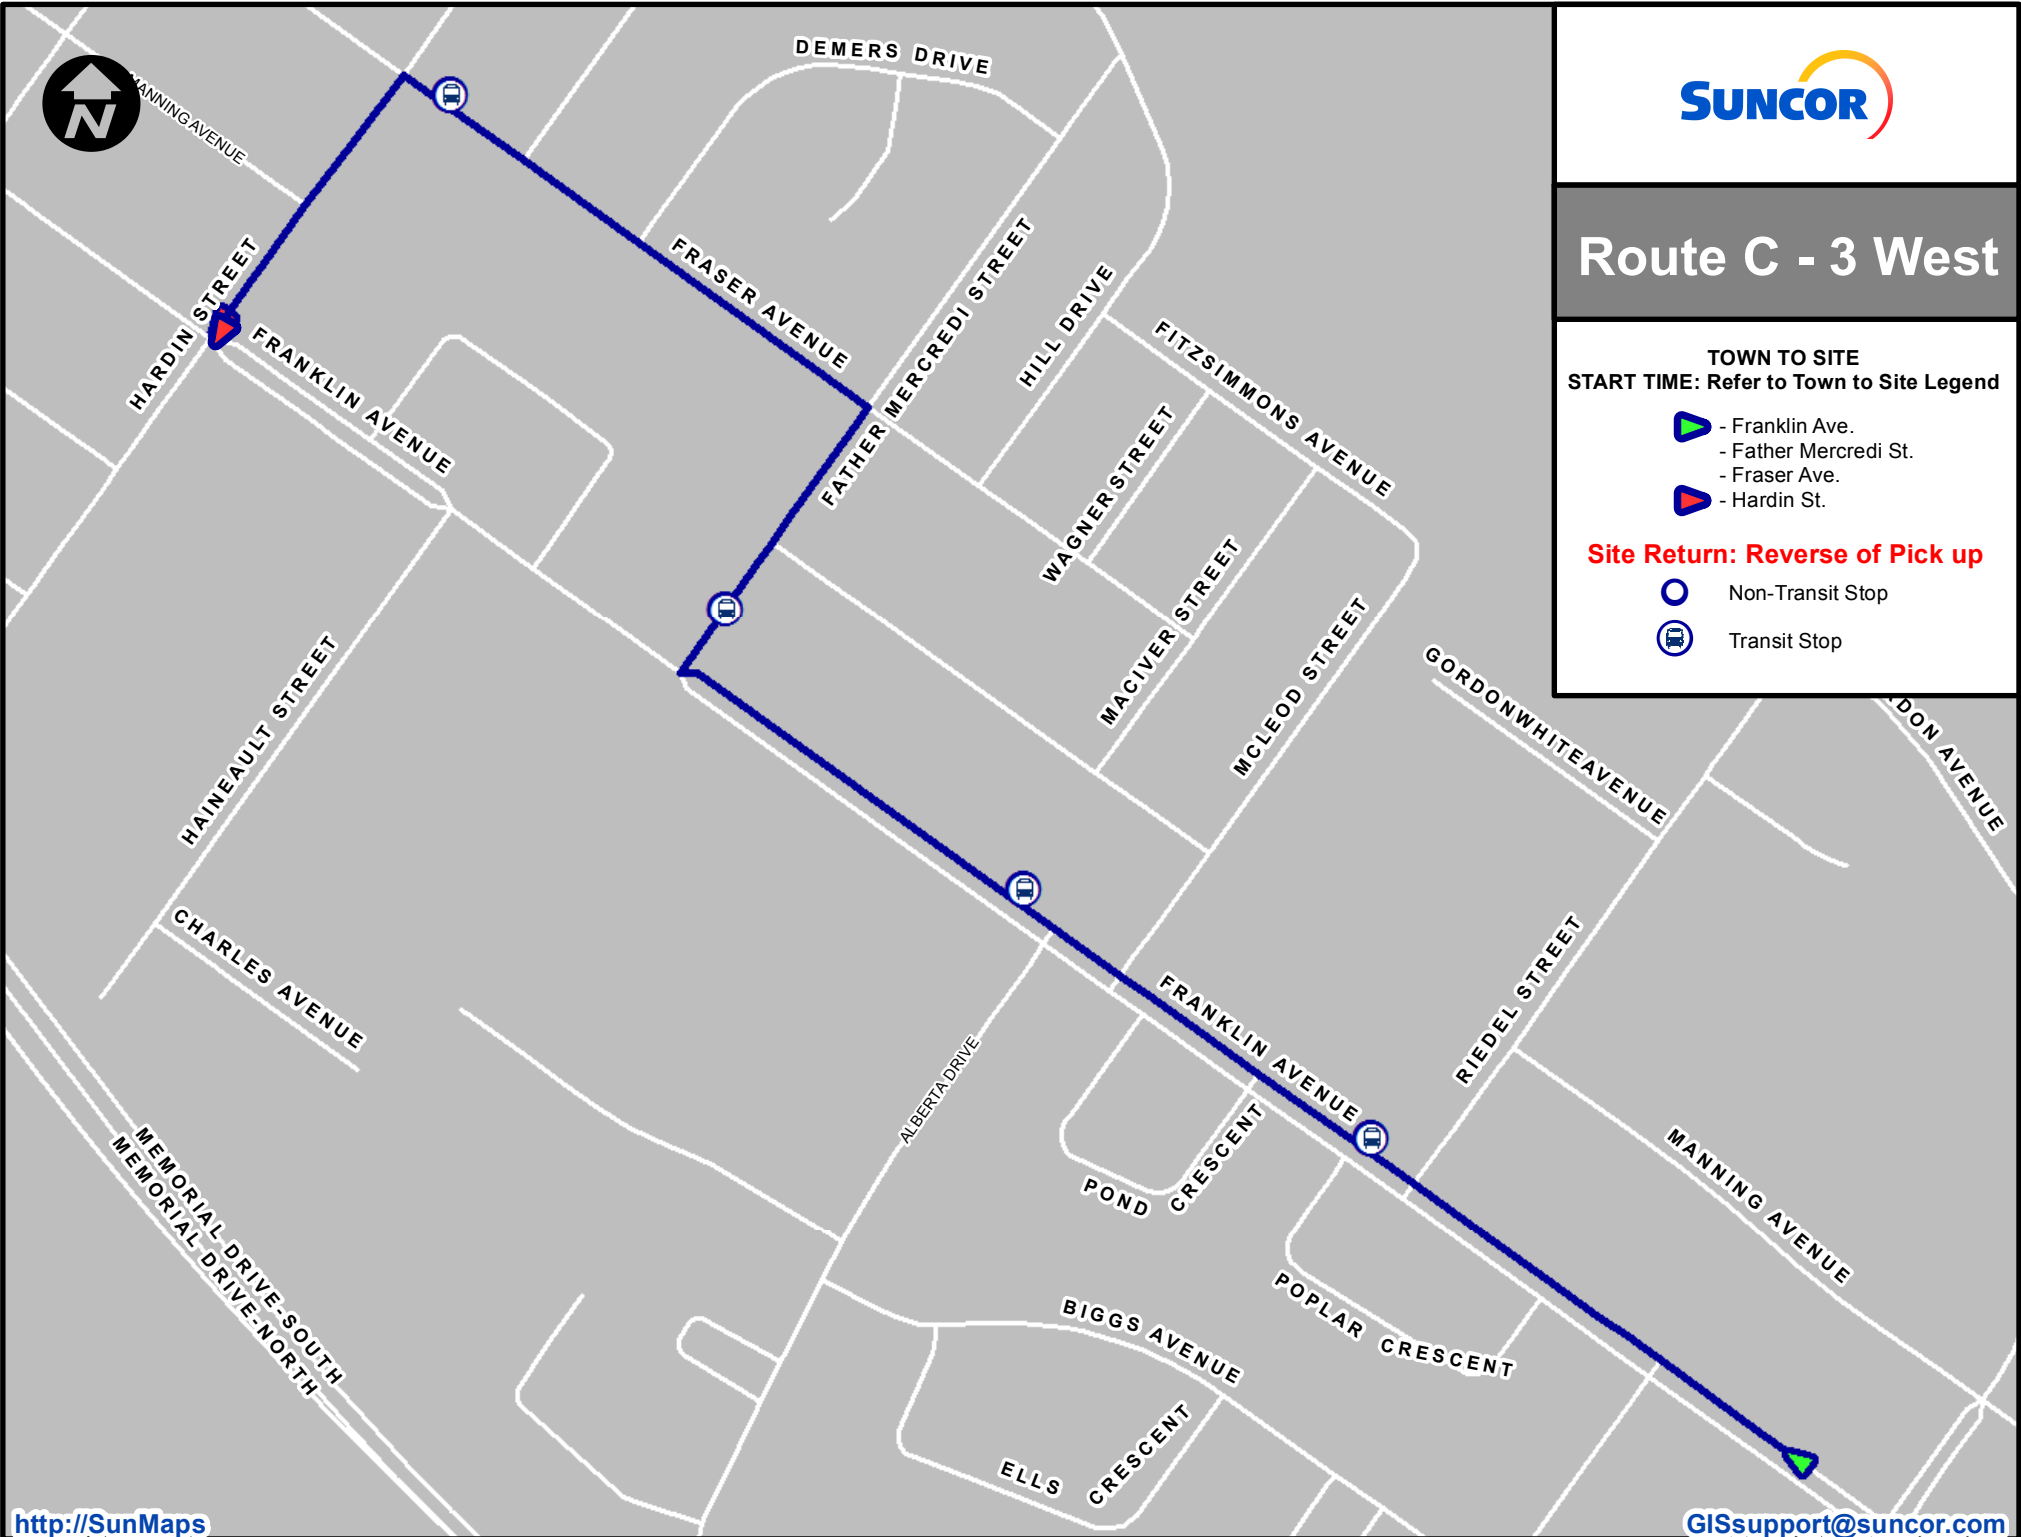

Route C

TOWN TO SITE

START TIME: Refer to Town to Site Legend

-  - Denholm Gate
- Franklin Ave.
- Alberta Dr.
- Biggs Ave.
- Franklin Ave.
- Father Mercredi St.
- Fraser Ave.
-  - Richard St.

Site Return: Reverse of Pick up

-  Non-Transit Stop
-  Transit Stop

Route C - 2 West

TOWN TO SITE
START TIME: Refer to Town to Site Legend

- Denholm Gate
- Franklin Ave.
- Alberta Dr.
- Biggs Ave.

Site Return: Reverse of Pick up

- Non-Transit Stop
- Transit Stop

Route C - 3 West

TOWN TO SITE
START TIME: Refer to Town to Site Legend

-  - Franklin Ave.
- Father Mercredi St.
- Fraser Ave.
-  - Hardin St.

Site Return: Reverse of Pick up

-  Non-Transit Stop
-  Transit Stop

Route C - 4 West

TOWN TO SITE
START TIME: Refer to Town to Site Legend

-  - Fraser Ave.
-  - Hardin St.
-  - Richard St.

Site Return: Reverse of Pick up

-  Non-Transit Stop
-  Transit Stop