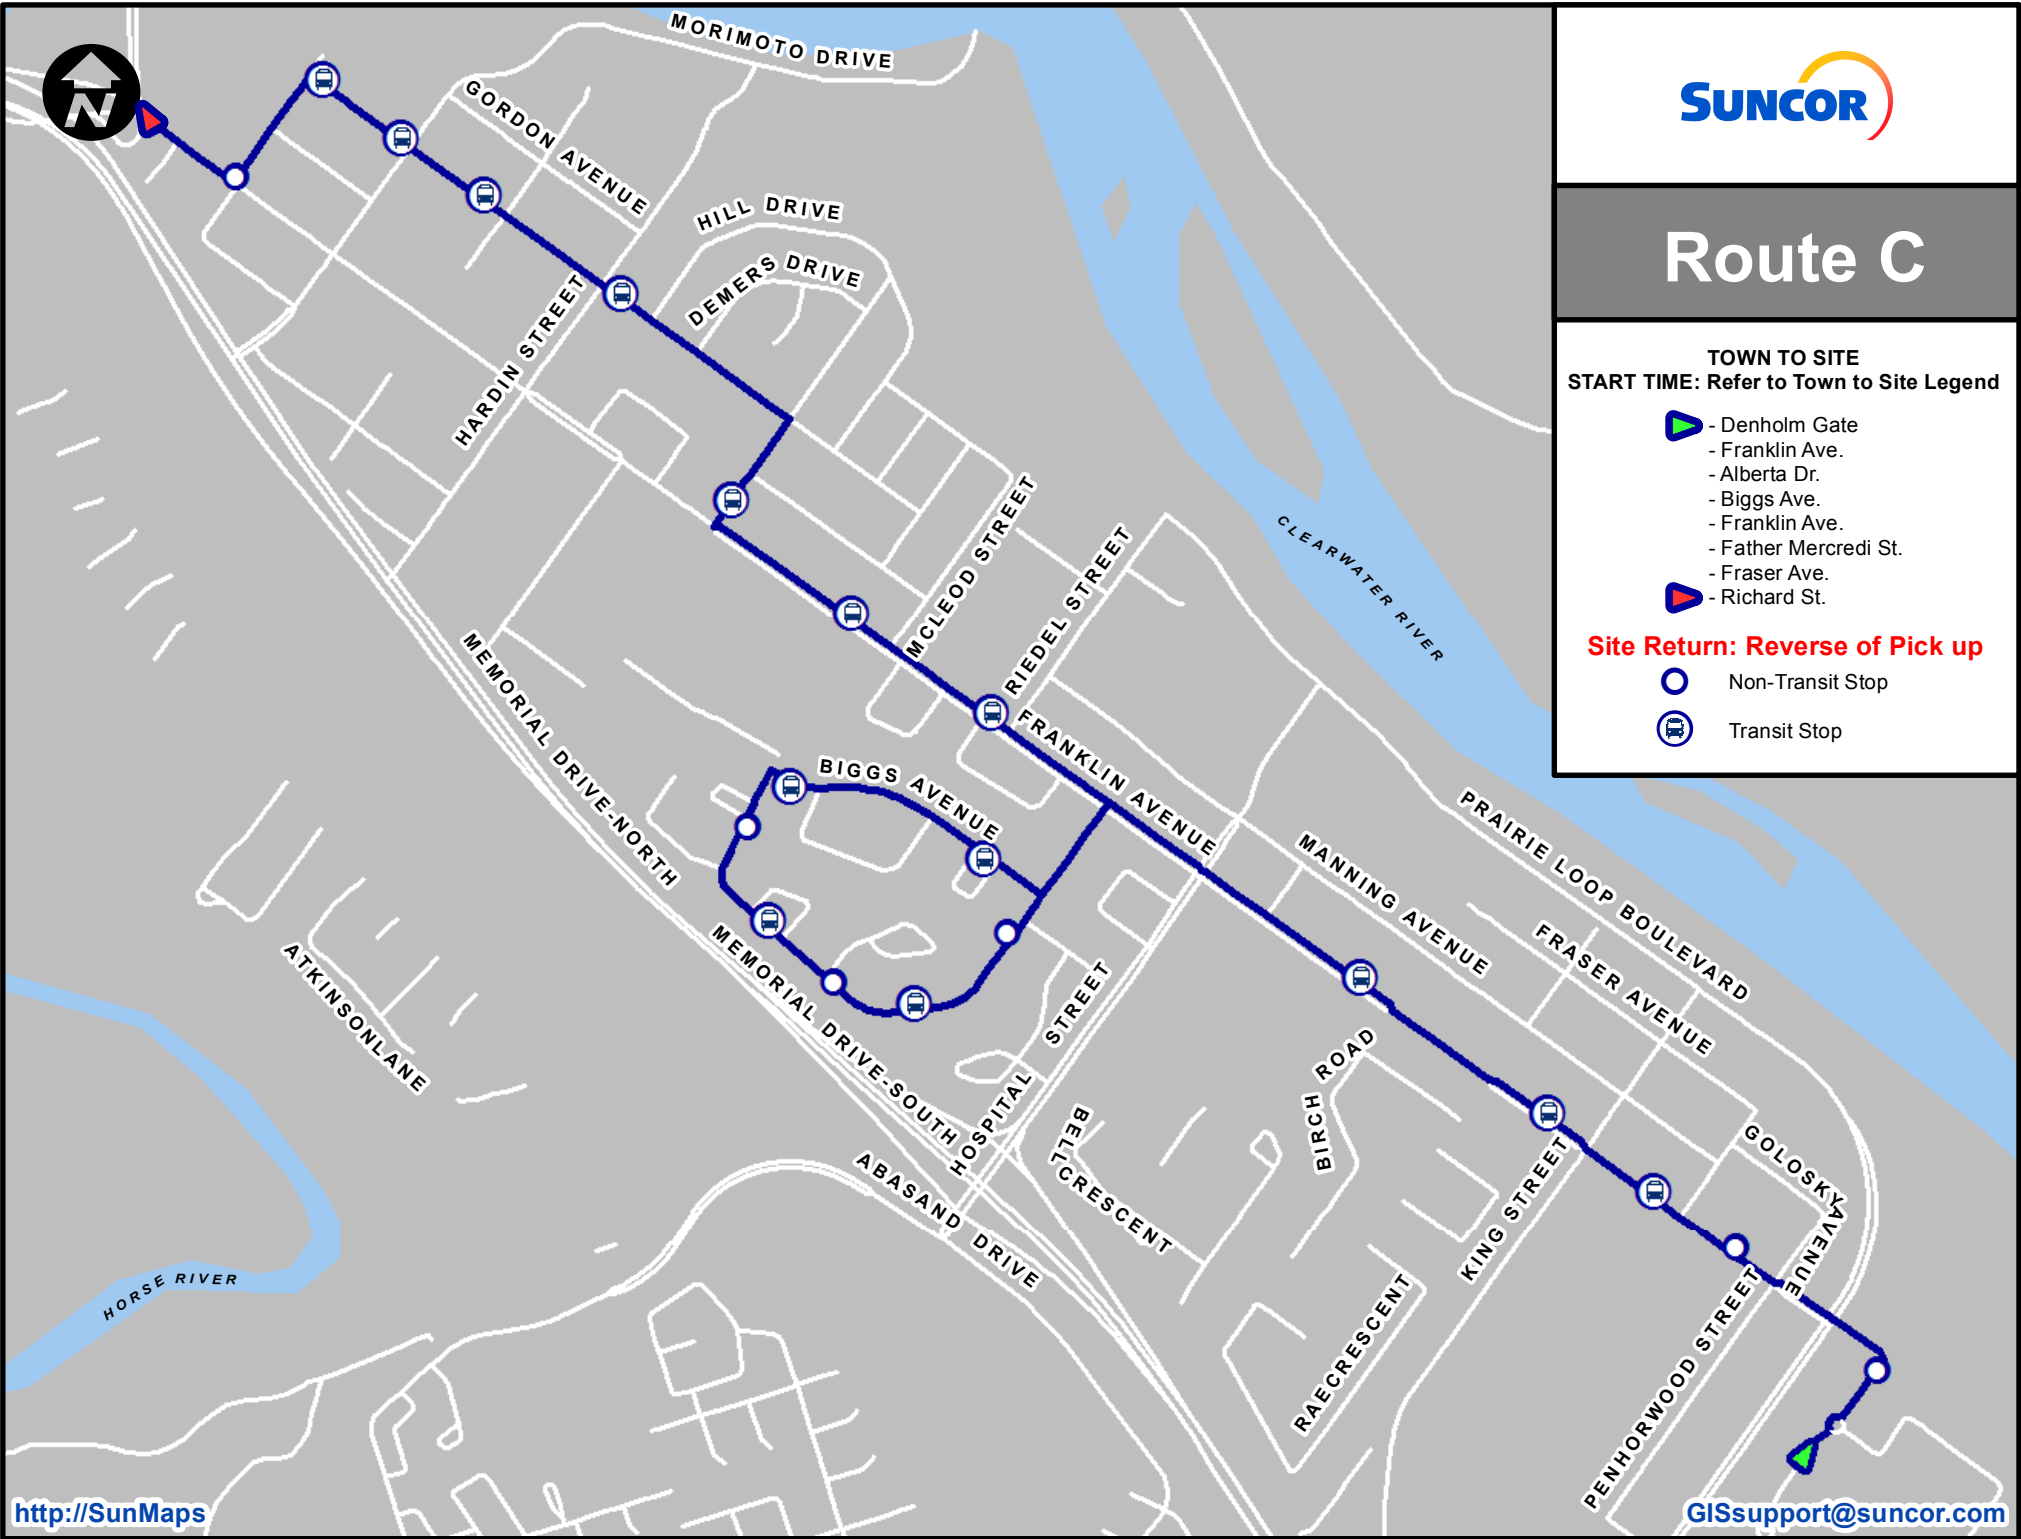

Route C

TOWN TO SITE

START TIME: Refer to Town to Site Legend

-  - Denholm Gate
- Franklin Ave.
- Alberta Dr.
- Biggs Ave.
- Franklin Ave.
- Father Mercredi St.
- Fraser Ave.
-  - Richard St.

Site Return: Reverse of Pick up

-  Non-Transit Stop
-  Transit Stop

Route C - 2 West

TOWN TO SITE
START TIME: Refer to Town to Site Legend

- Denholm Gate
- Franklin Ave.
- Alberta Dr.
- Biggs Ave.

Site Return: Reverse of Pick up

- Non-Transit Stop
- Transit Stop

Route C - 3 West

TOWN TO SITE
START TIME: Refer to Town to Site Legend

-  - Franklin Ave.
- Father Mercredi St.
- Fraser Ave.
-  - Hardin St.

Site Return: Reverse of Pick up

-  Non-Transit Stop
-  Transit Stop

Route C - 4 West

TOWN TO SITE
START TIME: Refer to Town to Site Legend

-  - Fraser Ave.
-  - Hardin St.
-  - Richard St.

Site Return: Reverse of Pick up

-  Non-Transit Stop
-  Transit Stop