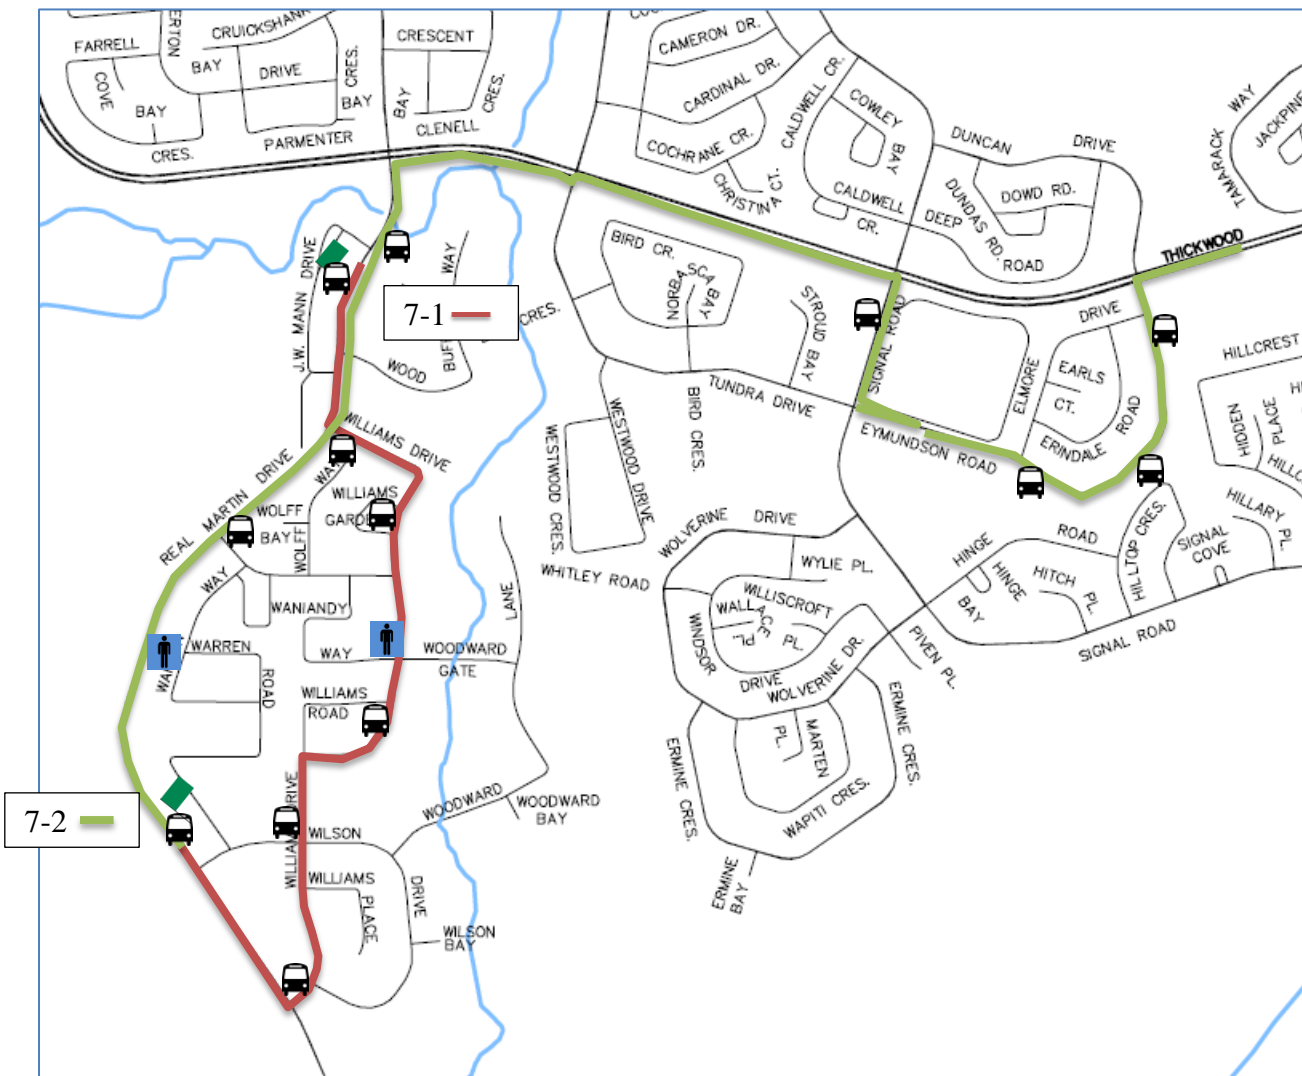

### TOWN TO SITE

**START TIME:** Refer to Town to Site Legend

- ◆ Real Martin Dr
- Williams Dr
- Real Martin Dr
- Signal Rd
- Eymundson Rd

Transit Stop

Non-Transit Stop

**SITE RETURN:** Reverse of pick up

### TOWN TO SITE

**START TIME:** Refer to Town to Site Legend

#### Route 7-1

- ◆ Real Martin Dr
- Williams Dr

#### Route 7-2

- ◆ Real Martin Dr.
- Signal Rd.
- Eymundson Rd

Transit Stop

Non-Transit Stop

**SITE RETURN:**

- Route 7 - Site to Town – Same as pick up