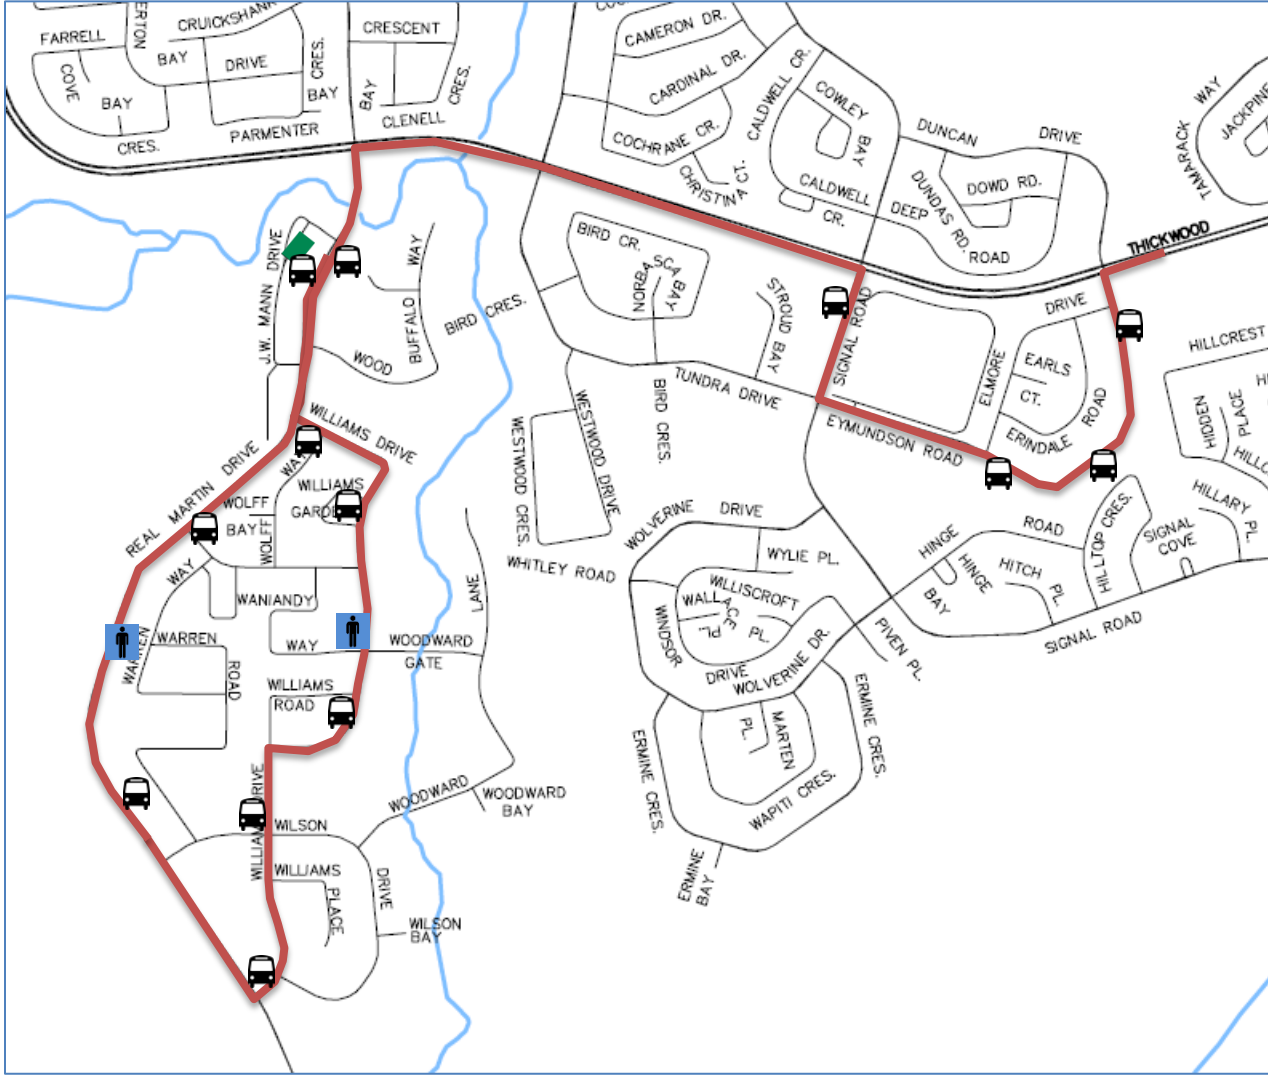

ROUTE 7

SUNCOR ROUTE 7

EAST, WEST & MINE OPS

Monday – Sunday
(7 Days a Week)
Including Wknds/PTO/Stats

TOWN TO SITE

START TIME: Refer to Town to Site Legend

- Real Martin Dr
- Williams Dr
- Real Martin Dr
- Signal Rd
- Eymundson Rd

Transit Stop

Non-Transit Stop

SITE RETURN: Reverse of pick up