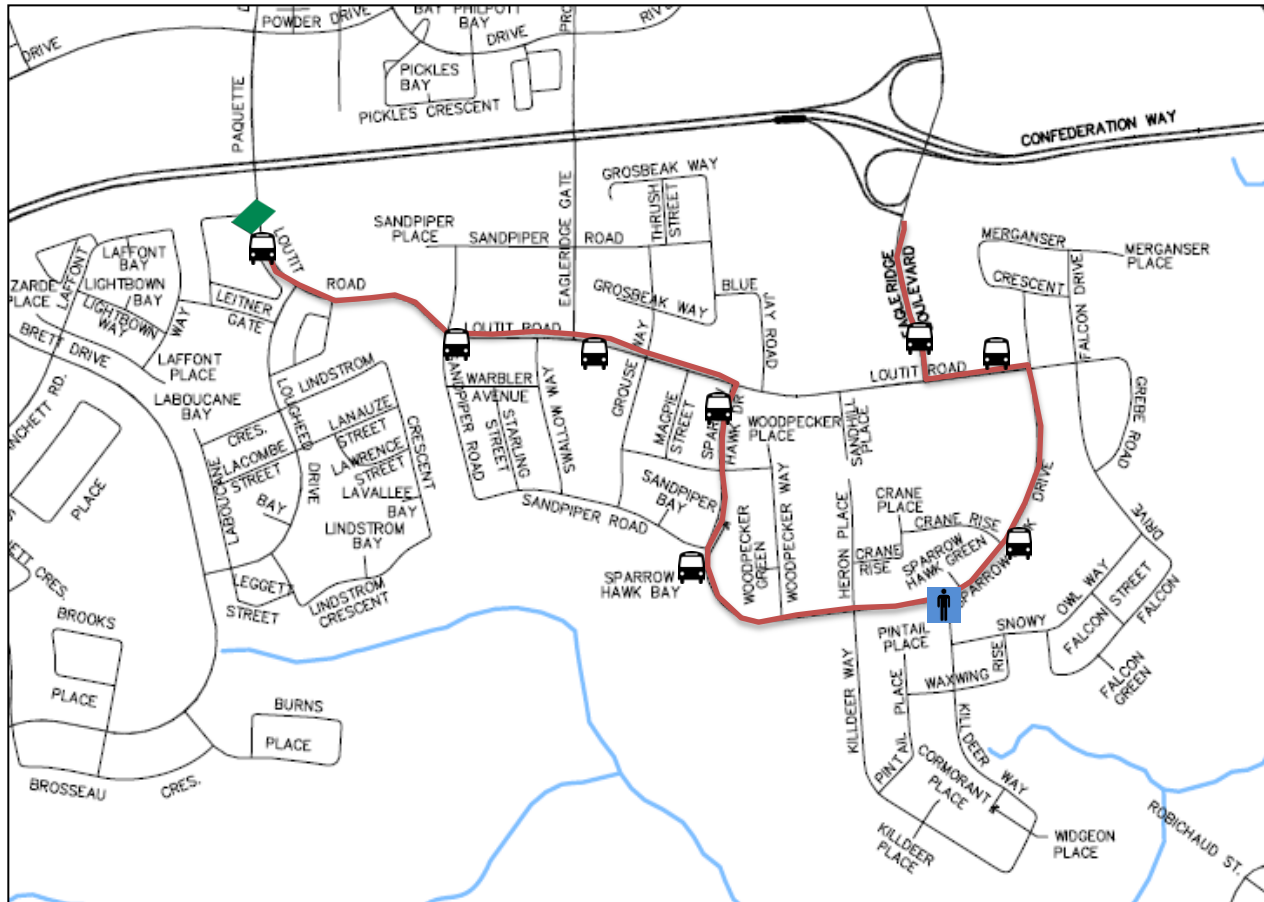

# ROUTE 17

### TOWN TO SITE

START TIME: Refer to Town to Site Legend

- ◆ Loutit Rd.
- Sparrow Hawk Dr
- Loutit Rd.
- Eagle Ridge Blvd.

🚌 Transit Stop

🚶 Non-Transit Stop

**SITE RETURN:** Reverse of pick up

#### ROUTE 17-1

- ◆ Loutit Rd.

#### ROUTE 17-2

- ◆ Loutit Rd.
- Sparrow Hawk Dr
- Loutit Rd.
- Eagle Ridge Blvd.

🚌 Transit Stop

🚶 Non-Transit Stop

**SITE RETURN:**

**Route 17 – Site to Town - Reverse of pick up**