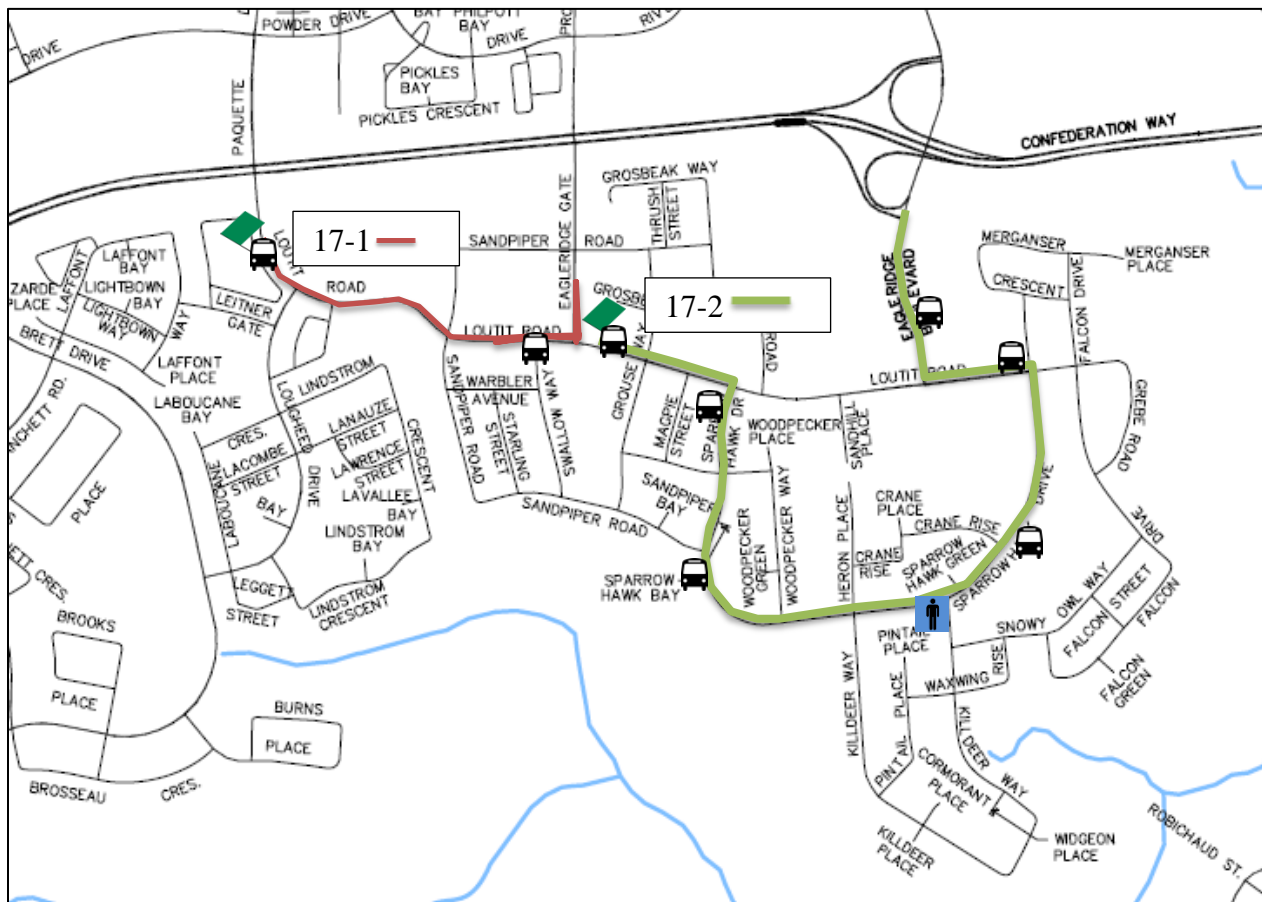

### TOWN TO SITE

START TIME: Refer to Town to Site Legend

- ◆ Loutit Rd.
- Sparrow Hawk Dr
- Loutit Rd.
- Eagle Ridge Blvd.

🚌 Transit Stop

🚶 Non-Transit Stop

**SITE RETURN:** Reverse of pick up

## SUNCOR ROUTE 17-1 & 17-2

7:45 WEST

Monday to Friday (ONLY)

#### ROUTE 17-1

- ◆ Loutit Rd.

#### ROUTE 17-2

- ◆ Loutit Rd.
- Sparrow Hawk Dr
- Loutit Rd.
- Eagle Ridge Blvd.

🚌 Transit Stop

🚶 Non-Transit Stop

**SITE RETURN:**

**Route 17 – Site to Town - Reverse of pick up**