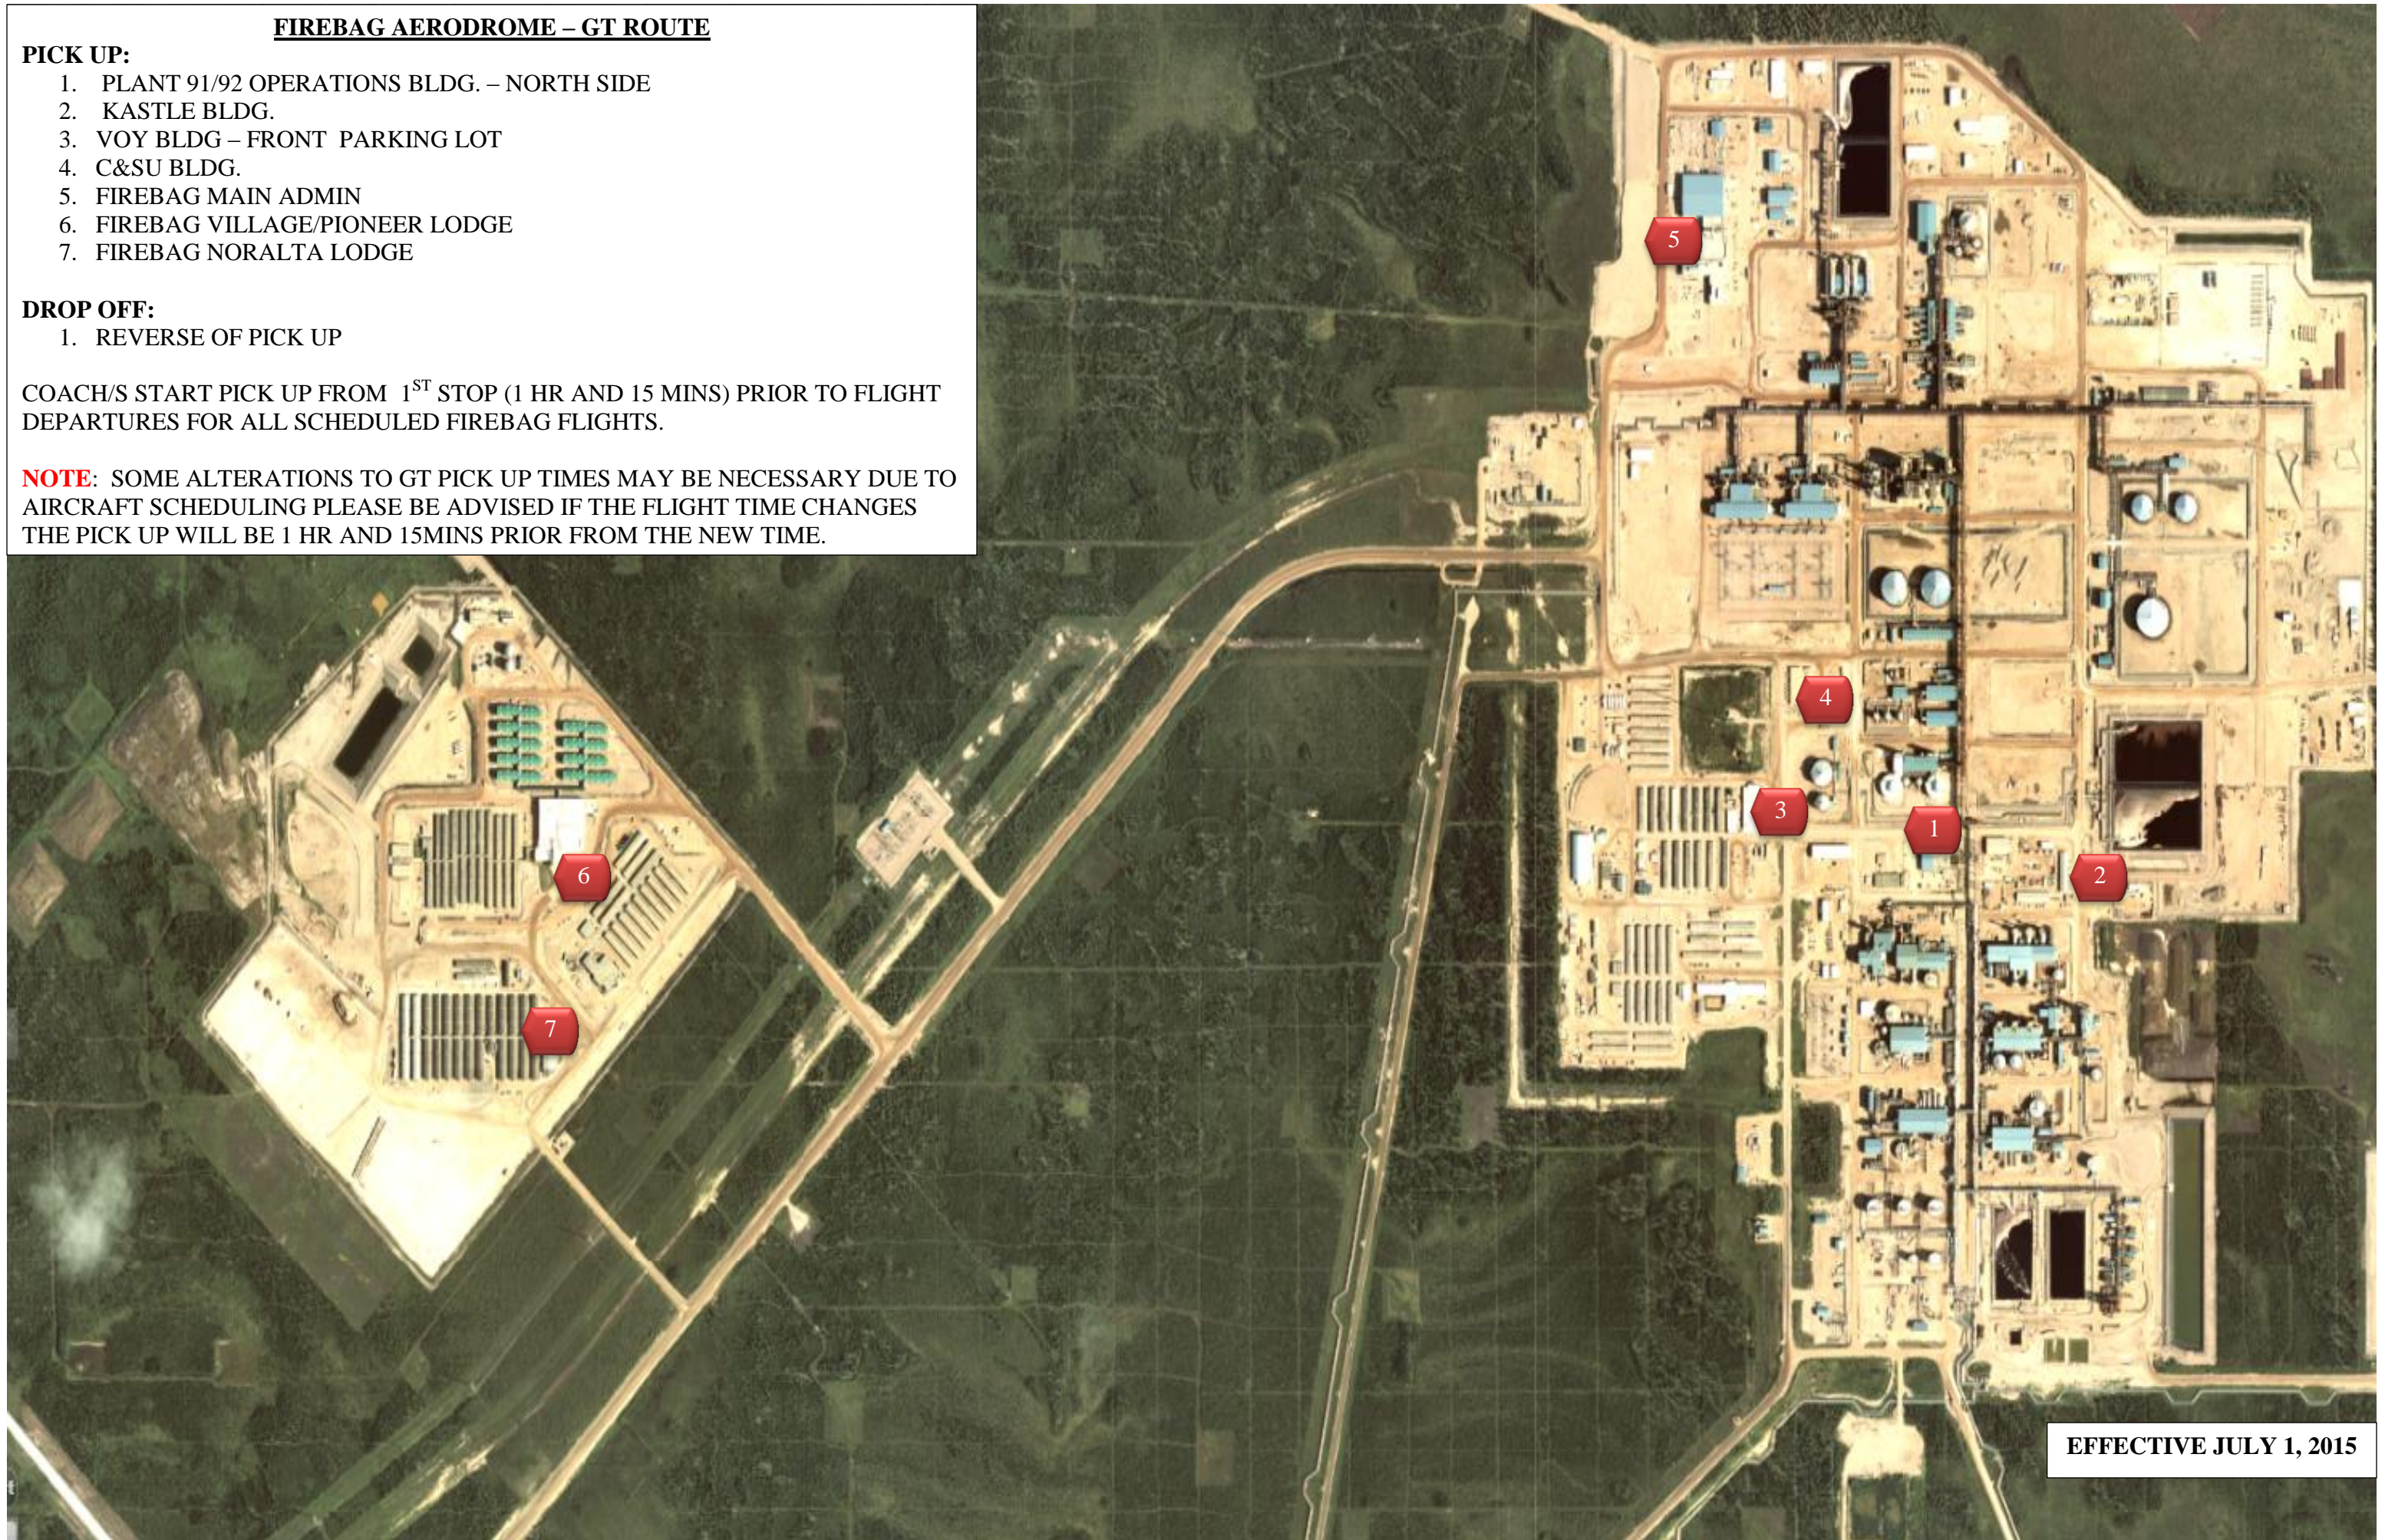

FIREBAG AERODROME – GT ROUTE

PICK UP:

1. PLANT 91/92 OPERATIONS BLDG. – NORTH SIDE
2. KASTLE BLDG.
3. VOY BLDG – FRONT PARKING LOT
4. C&SU BLDG.
5. FIREBAG MAIN ADMIN
6. FIREBAG VILLAGE/PIONEER LODGE
7. FIREBAG NORALTA LODGE

DROP OFF:

1. REVERSE OF PICK UP

COACH/S START PICK UP FROM 1ST STOP (1 HR AND 15 MINS) PRIOR TO FLIGHT DEPARTURES FOR ALL SCHEDULED FIREBAG FLIGHTS.

NOTE: SOME ALTERATIONS TO GT PICK UP TIMES MAY BE NECESSARY DUE TO AIRCRAFT SCHEDULING PLEASE BE ADVISED IF THE FLIGHT TIME CHANGES THE PICK UP WILL BE 1 HR AND 15MINS PRIOR FROM THE NEW TIME.