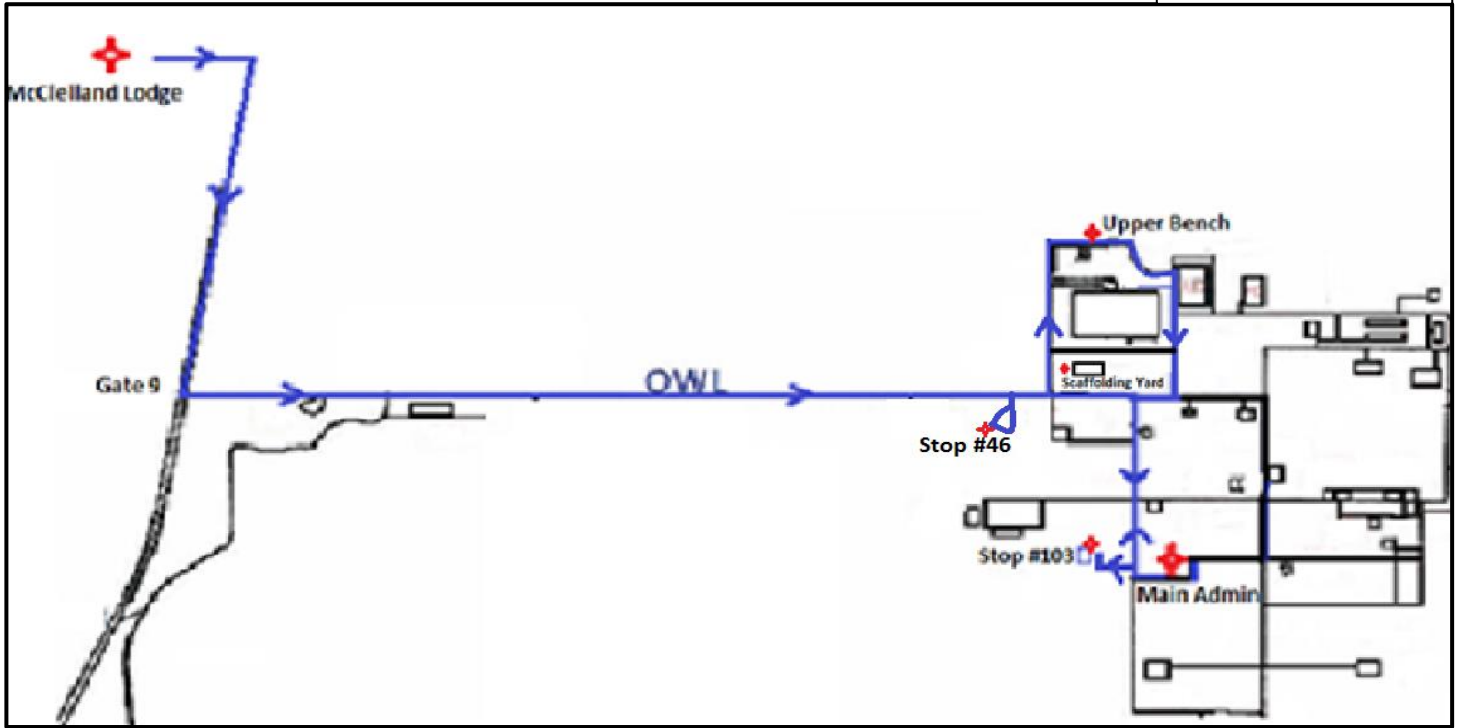

FORT HILLS OPERATIONS

OFF-PEAK – McClelland Shuttle

Effective: Dec 27th

MAIN ADMIN	UPPER BENCH	MCCLELLAND LODGE	UPPER BENCH	MAIN ADMIN
0:00	0:07	0:30	0:50	0:00

ROUTE DETAILS

McClelland – Off Peak Shuttle

STOPS:

MAIN ADMIN
 SCAFFOLDING YARD
 UPPER BENCH
 Stop #46
 MCCLELLAND LODGE
 Stop #46
 SCAFFOLDING YARD
 UPPER BENCH
 MAIN ADMIN

FREQUENCY:
 EVERY HOUR

Service From Main Admin:
 08:00 to 15:00

Ground Transportation Contact Number: 780-713-7444

On-Site Shuttle and Lost and Found Number: 780-713-7400